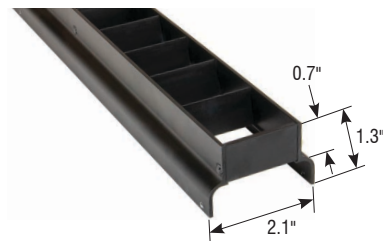

GLARE OPTIONS

LOUVER

SPECIFICATIONS

Option	Z-07-LV	Overall Height	1.3"
Louver Height	0.7"	Louver Width	2.1"