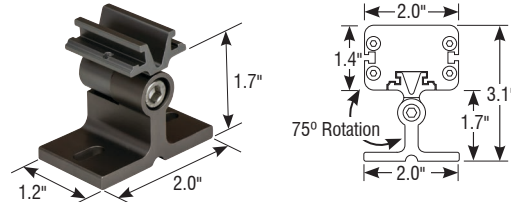

2" STAND OFF

SPECIFICATIONS

Option	Z-07-S2	Foot Width	2.0"
Stand Off Height	1.7"	Foot Length	1.2"