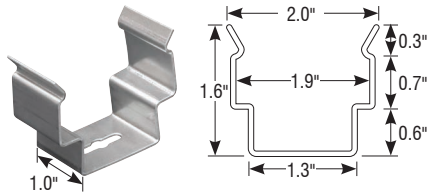

MOUNTING CLIP

SPECIFICATIONS

Option	Z-07-CP
Overall Width	2.0"
Overall Height	1.6"