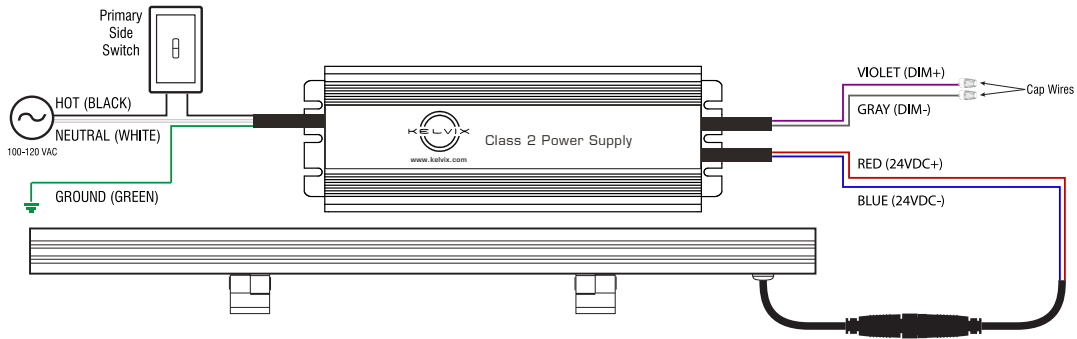

PRIMARY SIDE SWITCHING (120-277V)