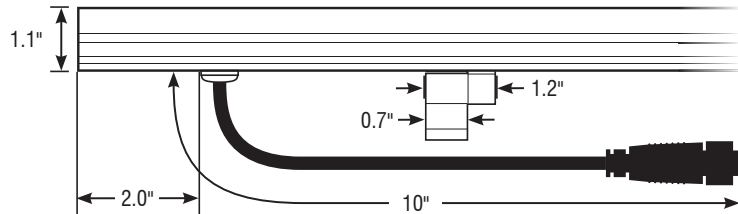

Z7—ZOLO™ 7 OPTIONS

FOR USE WITH ZOLO 7

Fixture Type: _____

Project: _____

Location: _____

POWER LEAD

REQUIRED ITEM! Connects a Zolo or group of Zolo fixtures to the power supply. Please specify length.

POWER LEAD CABLE

Connects Factory Installed Lead to Power Supply

SPECIFICATIONS

Option Z-57-FML-6	Option Z-57-FML-20
Length 6ft	Length 20ft
Option Z-57-FML-50	
Length 50ft