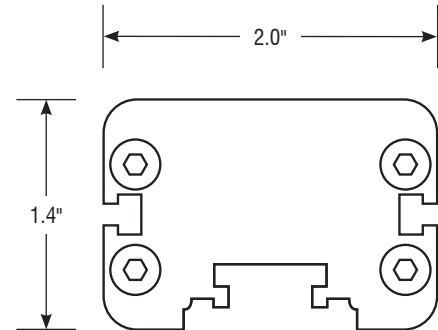

### SPECIFICATIONS

Input Voltage	24VDC / Constant Voltage
Watts per Foot	11W (Custom Wattages Available—Consult Factory)
Lumen per Watt	100 lm/W
Lumen per Foot	1100 lm/ft
Beam Spread	10° × 50°, 20° × 40°, 10°, 15°, 30°, 60°
Max Run Length	Up to 96W per Power Feed
Dimensions	2.0" (50mm) × 1.4" (34.5mm) × Variable (see below)
CRI	85 (Custom CRI Available—Consult Factory)
Dimming Options	PWM, Triac, 0–10V, DMX, Hi-Lume
Temp Range	-40°F (-40°C) to 140°F (60°C)