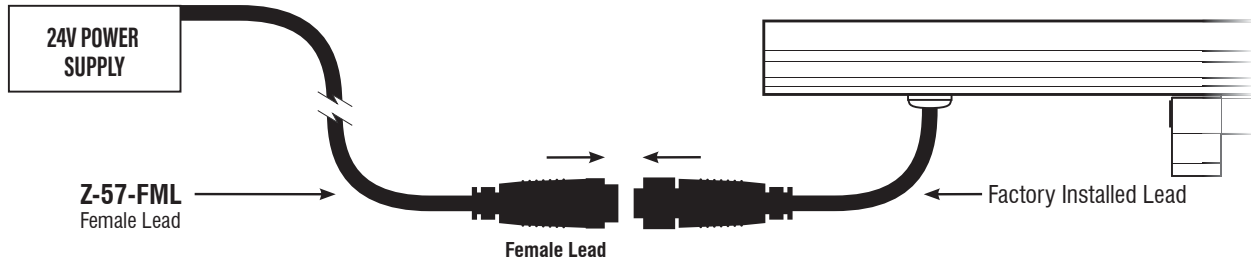

Z7—ZOLO™ 7 OPTIONS

FOR USE WITH ZOLO 7

Fixture Type: _____

Project: _____

Location: _____

POWER LEAD

REQUIRED ITEM! Connects a Zolo or group of Zolo fixtures to the power supply. Please specify length.

POWER LEAD CABLE

Connects Factory Installed Lead to Power Supply

SPECIFICATIONS

Option Z-57-FML-6	Option Z-57-FML-20
Length 6ft	Length 20ft
Option Z-57-FML-50	
Length 50ft