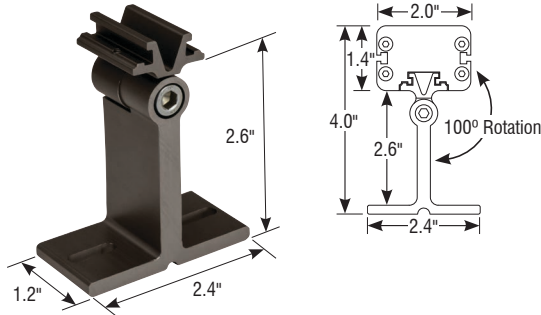

Z7—ZOLO™ 7 OPTIONS

FOR USE WITH ZOLO 7

Fixture Type: _____

Project: _____

Location: _____

MOUNTING OPTIONS

3" STAND OFF

SPECIFICATIONS

Option	Z-07-S3	Foot Width	2.4"
Stand Off Height	2.6"	Foot Length	1.2"