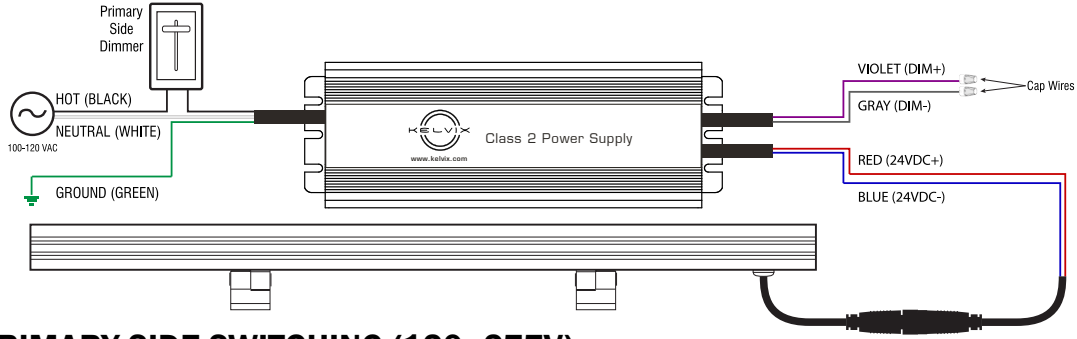

77—ZOLO™ 7 WIRING OPTIONS

INDOOR/OUTDOOR LED WASHER/GRAZER

Fixture Type: _____

Project: _____

Location: _____

PRIMARY SIDE DIMMING (120V ONLY)