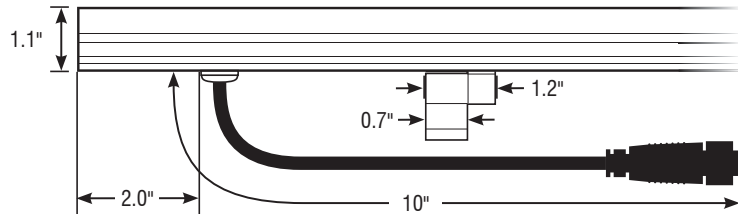

Option	Z-05-CP
Overall Width	1.6"
Overall Height	1.8"

FINISH OPTIONS

GLARE OPTIONS

LOUVER

SPECIFICATIONS

Option	Z-05-LV	Overall Height	1.6"
Louver Height	0.7"	Louver Width	1.5"

ASYMMETRIC LOUVER

SPECIFICATIONS

Option	Z-05-ALV	Overall Height	1.2"
Louver Height	0.4"	Louver Width	1.5"

Z5—ZOLO™ 5 OPTIONS

FOR USE WITH ZOLO 5

Fixture Type: _____

Project: _____

Location: _____

POWER LEAD

REQUIRED ITEM! Connects a Zolo or group of Zolo fixtures to the power supply. Please specify length.

POWER LEAD CABLE

Connects Factory Installed Lead to Power Supply

SPECIFICATIONS

Option Z-57-FML-6	Option Z-57-FML-20
Length 6ft	Length 20ft
Option Z-57-FML-50	
Length 50ft	

CONNECTOR

ZOLO INTERCONNECT CABLES

Daisy Chains Multiple Fixtures

SPECIFICATIONS

Option Z-57-FMC-1	Option Z-57-FMC-2
Length 1ft	Length 2ft
Option Z-57-FMC-6	
Length 6ft	

Z5—ZOLO™ 5 WIRING OPTIONS

SLIM INDOOR/OUTDOOR LED WASHER/GRAZER

Fixture Type: _____