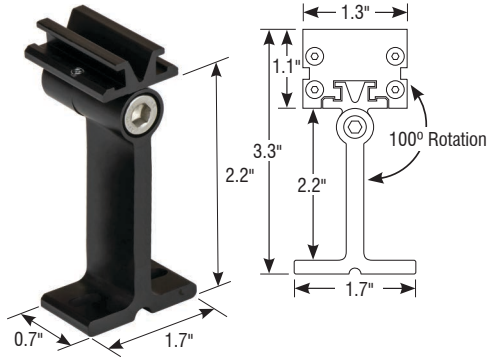

ORDERING INFORMATION

Example: Z5-2-8W-30K-2040-S2-TG-NA

Item	Length	Output	CCT	Beam Angle	Mounting	Finish	Option
Z5	2	8W	30K	2040	S2	TG	NA
Zolo-5	1—1ft 2—2ft 3—3ft 4—4ft	8W—8W/ft <i>*Custom Wattages Available</i>	30K—3000K 35K—3500K 40K—4000K <i>*Custom CCT Available</i>	2040—20°×40° 15—15° 30—30° 60—60°	S1—1" S2—2" CP—Mounting Clip	TG—Titanium Gray BK—Black WH—White	NA—None LV—Louver ALV—Asymmetric Louver

SPECIFICATIONS

Option	Z-05-S2	Foot Width	1.7"
Stand Off Height	2.2"	Foot Length	0.7"

1" STAND OFF

SPECIFICATIONS

Option	Z-05-S1	Foot Width	1.3"
Stand Off Height	1.0"	Foot Length	0.7"

MOUNTING CLIP

SPECIFICATIONS

Option	Z-05-CP
Overall Width	1.6"
Overall Height	1.8"

FINISH OPTIONS

GLARE OPTIONS

LOUVER

SPECIFICATIONS

Option	Z-05-LV	Overall Height	1.6"
Louver Height	0.7"	Louver Width	1.5"

ASYMMETRIC LOUVER

SPECIFICATIONS

Option	Z-05-ALV	Overall Height	1.2"
Louver Height	0.4"	Louver Width	1.5"

Z5—ZOLO™ 5 OPTIONS

FOR USE WITH ZOLO 5

Fixture Type: _____

Project: _____

Location: _____

POWER LEAD

REQUIRED ITEM! Connects a Zolo or group of Zolo fixtures to the power supply. Please specify length.