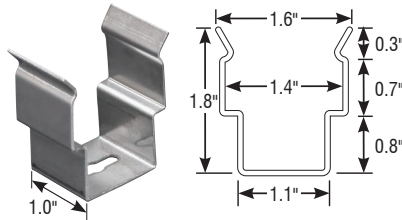

ORDERING INFORMATION

Example: Z5-2-8W-30K-2040-S2-TG-NA

Item	Length	Output	CCT	Beam Angle	Mounting	Finish	Option
Z5	2	8W	30K	2040	S2	TG	NA
Zolo-5	1—1ft 2—2ft 3—3ft 4—4ft	8W—8W/ft <i>*Custom Wattages Available</i>	30K—3000K 35K—3500K 40K—4000K <i>*Custom CCT Available</i>	2040—20°×40° 15—15° 30—30° 60—60°	S1—1" S2—2" CP—Mounting Clip	TG—Titanium Gray BK—Black WH—White	NA—None LV—Louver ALV—Asymmetric Louver

SPECIFICATIONS

Option	Z-05-S2	Foot Width	1.7"
Stand Off Height	2.2"	Foot Length	0.7"

1" STAND OFF

SPECIFICATIONS

Option	Z-05-S1	Foot Width	1.3"
Stand Off Height	1.0"	Foot Length	0.7"

MOUNTING CLIP

SPECIFICATIONS

Option	Z-05-CP
Overall Width	1.6"
Overall Height	1.8"

FINISH OPTIONS

GLARE OPTIONS

LOUVER

SPECIFICATIONS

Option	Z-05-LV	Overall Height	1.6"
Louver Height	0.7"	Louver Width	1.5"

ASYMMETRIC LOUVER

SPECIFICATIONS

Option	Z-05-ALV	Overall Height	1.2"
Louver Height	0.4"	Louver Width	1.5"

Z5—ZOLO™ 5 OPTIONS

FOR USE WITH ZOLO 5

Fixture Type: _____

Project: _____

Location: _____

POWER LEAD

REQUIRED ITEM! Connects a Zolo or group of Zolo fixtures to the power supply. Please specify length.