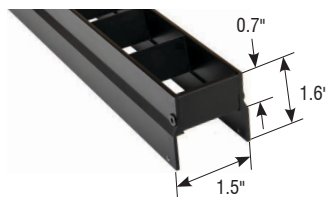

SPECIFICATIONS

Option	Z-05-S2	Foot Width	1.7"
Stand Off Height	2.2"	Foot Length	0.7"

1" STAND OFF

SPECIFICATIONS

Option	Z-05-S1	Foot Width	1.3"
Stand Off Height	1.0"	Foot Length	0.7"

MOUNTING CLIP

SPECIFICATIONS

Option	Z-05-CP
Overall Width	1.6"
Overall Height	1.8"

FINISH OPTIONS

GLARE OPTIONS

LOUVER

SPECIFICATIONS

Option	Z-05-LV	Overall Height	1.6"
Louver Height	0.7"	Louver Width	1.5"

ASYMMETRIC LOUVER

SPECIFICATIONS

Option	Z-05-ALV	Overall Height	1.2"
Louver Height	0.4"	Louver Width	1.5"

Z5—ZOLO™ 5 OPTIONS

FOR USE WITH ZOLO 5

Fixture Type: _____

Project: _____

Location: _____

POWER LEAD

REQUIRED ITEM! Connects a Zolo or group of Zolo fixtures to the power supply. Please specify length.