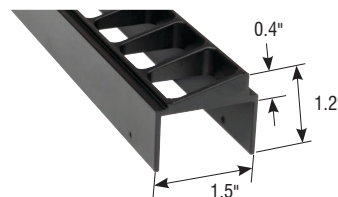

SPECIFICATIONS

Option	Z-05-S2	Foot Width	1.7"
Stand Off Height	2.2"	Foot Length	0.7"

1" STAND OFF

SPECIFICATIONS

Option	Z-05-S1	Foot Width	1.3"
Stand Off Height	1.0"	Foot Length	0.7"

MOUNTING CLIP

SPECIFICATIONS

Option	Z-05-CP
Overall Width	1.6"
Overall Height	1.8"

FINISH OPTIONS

GLARE OPTIONS

LOUVER

SPECIFICATIONS

Option	Z-05-LV	Overall Height	1.6"
Louver Height	0.7"	Louver Width	1.5"

ASYMMETRIC LOUVER

SPECIFICATIONS

Option	Z-05-ALV	Overall Height	1.2"
Louver Height	0.4"	Louver Width	1.5"

Z5—ZOLO™ 5 OPTIONS

FOR USE WITH ZOLO 5

Fixture Type: _____

Project: _____

Location: _____

POWER LEAD

REQUIRED ITEM! Connects a Zolo or group of Zolo fixtures to the power supply. Please specify length.