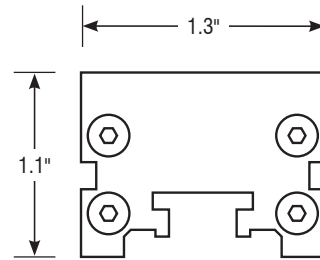

Pictured with Optional [ALV] Asymmetric Louver

SPECIFICATIONS

Input Voltage	24VDC / Constant Voltage
Watts per Foot	8W (Custom Wattages Available—Consult Factory)
Lumen per Watt	100 lm/W
Lumen per Foot	800 lm/ft
Beam Spread	20° × 40°, 15°, 30°, 60°
Max Run Length	Up to 96W per Power Feed
Dimensions	1.3" (33mm) × 1.1" (27mm) × Variable (see below)
CRI	85 (Custom CRI Available—Consult Factory)
Dimming Options	PWM, Triac, 0–10V, DMX, Hi-Lume
Temp Range	-40°F (-40°C) to 140°F (60°C)

ORDERING INFORMATION

Example: Z5-2-8W-30K-2040-S2-TG-NA

Item	Length	Output	CCT	Beam Angle	Mounting	Finish	Option
Z5	2	8W	30K	2040	S2	TG	NA
Zolo-5	1—1ft 2—2ft 3—3ft 4—4ft	8W—8W/ft <i>*Custom Wattages Available</i>	30K—3000K 35K—3500K 40K—4000K <i>*Custom CCT Available</i>	2040—20°×40° 15—15° 30—30° 60—60°	S1—1" S2—2" CP—Mounting Clip	TG—Titanium Gray BK—Black WH—White	NA—None LV—Louver ALV—Asymmetric Louver

SPECIFICATIONS

Option	Z-05-S2	Foot Width	1.7"
Stand Off Height	2.2"	Foot Length	0.7"

1" STAND OFF

SPECIFICATIONS

Option	Z-05-S1	Foot Width	1.3"
Stand Off Height	1.0"	Foot Length	0.7"

MOUNTING CLIP

SPECIFICATIONS

Option	Z-05-CP
Overall Width	1.6"
Overall Height	1.8"

FINISH OPTIONS

GLARE OPTIONS

LOUVER

SPECIFICATIONS

Option	Z-05-LV	Overall Height	1.6"
Louver Height	0.7"	Louver Width	1.5"

ASYMMETRIC LOUVER

SPECIFICATIONS