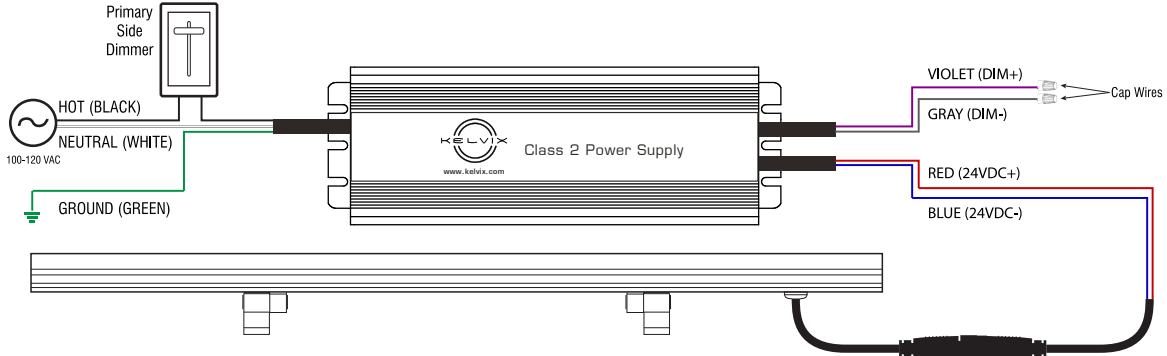

Option	Z-05-ALV	Overall Height	1.2"
Louver Height	0.4"	Louver Width	1.5"

Z5—ZOLO™ 5 OPTIONS

FOR USE WITH ZOLO 5

Fixture Type: _____

Project: _____

Location: _____

POWER LEAD

REQUIRED ITEM! Connects a Zolo or group of Zolo fixtures to the power supply. Please specify length.

POWER LEAD CABLE

Connects Factory Installed Lead to Power Supply

SPECIFICATIONS

Option Z-57-FML-6	Option Z-57-FML-20
Length 6ft	Length 20ft
Option Z-57-FML-50	
Length 50ft	

CONNECTOR

ZOLO INTERCONNECT CABLES

Daisy Chains Multiple Fixtures

SPECIFICATIONS

Option Z-57-FMC-1	Option Z-57-FMC-2
Length 1ft	Length 2ft
Option Z-57-FMC-6	
Length 6ft	

Z5—ZOLO™ 5 WIRING OPTIONS

SLIM INDOOR/OUTDOOR LED WASHER/GRAZER

Fixture Type: _____

Project: _____

Location: _____

PRIMARY SIDE DIMMING (120V ONLY)

PRIMARY SIDE SWITCHING (120-277V)

0-10V DIMMING (120-277V)