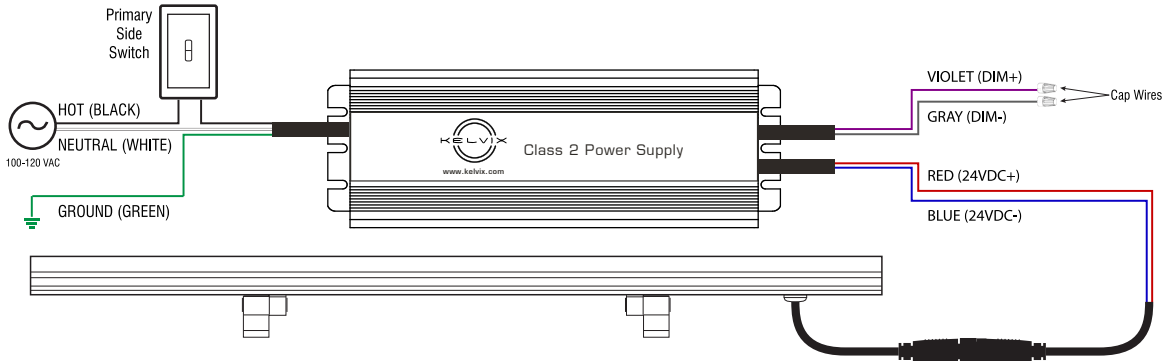

Option	Z-05-ALV	Overall Height	1.2"
Louver Height	0.4"	Louver Width	1.5"

Z5—ZOLO™ 5 OPTIONS

FOR USE WITH ZOLO 5

Fixture Type: _____

Project: _____

Location: _____

POWER LEAD

REQUIRED ITEM! Connects a Zolo or group of Zolo fixtures to the power supply. Please specify length.

POWER LEAD CABLE

Connects Factory Installed Lead to Power Supply

SPECIFICATIONS

Option Z-57-FML-6	Option Z-57-FML-20
Length 6ft	Length 20ft
Option Z-57-FML-50	
Length 50ft	

CONNECTOR

ZOLO INTERCONNECT CABLES

Daisy Chains Multiple Fixtures

SPECIFICATIONS

Option Z-57-FMC-1	Option Z-57-FMC-2
Length 1ft	Length 2ft
Option Z-57-FMC-6	
Length 6ft	

Z5—ZOLO™ 5 WIRING OPTIONS

SLIM INDOOR/OUTDOOR LED WASHER/GRAZER

Fixture Type: _____

Project: _____

Location: _____

PRIMARY SIDE DIMMING (120V ONLY)

PRIMARY SIDE SWITCHING (120-277V)

0-10V DIMMING (120-277V)