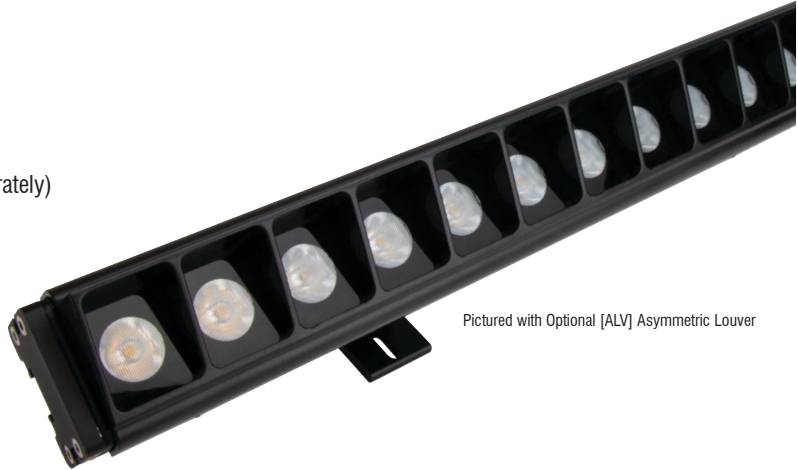

Z5—ZOLO™ 5

SLIM INDOOR/OUTDOOR LED WASHER/GRAZER

Fixture Type: _____

Project: _____

Location: _____

PRODUCT FEATURES

- High Purity Tempered Glass
- 6063 High Density Extruded Aluminum Alloy
- Available in Titanium Gray, Black or White Finish
- Remote Driver for Excellent Reliability (Sold Separately)
- CRI > 90, 3 Steps
- 24VDC
- Linkable
- IP66

Pictured with Optional [ALV] Asymmetric Louver

SPECIFICATIONS

Input Voltage	24VDC / Constant Voltage
Watts per Foot	8W (Standard Output); Custom Wattages Available
Lumen per Watt	100 lm/W
Beam Spread	20° × 40°, 15°, 30°, 60°
Max Run Length	Up to 96W per Power Feed
Dimensions	1.3" (33mm) × 1.1" (27mm) × Variable (see below)
CRI	90
Dimming Options	PWM, Triac, 0-10V, DMX, Hi-lume
Temp Range	-40°F (-40°C) to 122°F (50°C)

FINISHES

ORDERING INFORMATION

Example: Z5-2-8W-30K-2040-S2-TG-NA

Item	Length	Output	Kelvin	Beam Angle	Stand-off Length	Finish	Accessory
Z5	2	8W	30K	2040	S2	TG	NA
Zolo-5	1—1ft 2—2ft 3—3ft 4—4ft	8W—8W/ft <i>*Custom wattages available</i>	30K—3000K 35K—3500K 40K—4000K	2040—20°×40° 15—15° 30—30° 60—60°	S2—2" S4—4"	TG—Titanium Gray BK—Black WH—White	NA—None LV—Louver ALV—Asymmetric Louver GS—Solid Glare Shield

Conforms to ANSI/UL Standard 2108
Certified to CAN/CSA Standard C22.2 No. 250.0

Z5—ZOLO™ 5

SLIM INDOOR/OUTDOOR LED WASHER/GRAZER

Fixture Type: _____

Project: _____

Location: _____