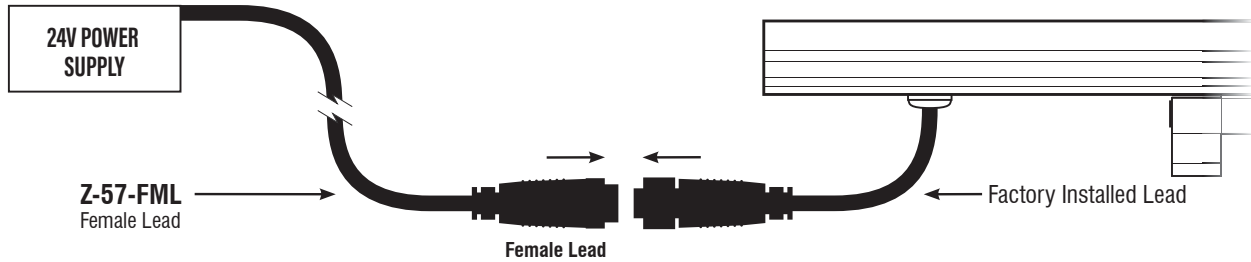

Option	Z-05-ALV	Overall Height	1.2"
Louver Height	0.4"	Louver Width	1.5"

Z5—ZOLO™ 5 OPTIONS

FOR USE WITH ZOLO 5

Fixture Type: _____

Project: _____

Location: _____

POWER LEAD

REQUIRED ITEM! Connects a Zolo or group of Zolo fixtures to the power supply. Please specify length.

POWER LEAD CABLE

Connects Factory Installed Lead to Power Supply

SPECIFICATIONS

Option Z-57-FML-6	Option Z-57-FML-20
Length 6ft	Length 20ft
Option Z-57-FML-50	
Length 50ft	

CONNECTOR

ZOLO INTERCONNECT CABLES

Daisy Chains Multiple Fixtures

SPECIFICATIONS

Option Z-57-FMC-1	Option Z-57-FMC-2
Length 1ft	Length 2ft
Option Z-57-FMC-6	
Length 6ft	

Z5—ZOLO™ 5 WIRING OPTIONS

SLIM INDOOR/OUTDOOR LED WASHER/GRAZER

Fixture Type: _____