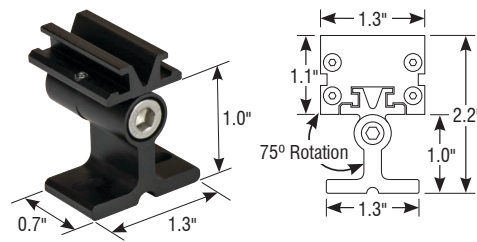

Pictured with Optional [ALV] Asymmetric Louver

SPECIFICATIONS

Input Voltage	24VDC / Constant Voltage
Watts per Foot	8W (Custom Wattages Available—Consult Factory)
Lumen per Watt	100 lm/W
Lumen per Foot	800 lm/ft
Beam Spread	20° × 40°, 15°, 30°, 60°
Max Run Length	Up to 96W per Power Feed
Dimensions	1.3" (33mm) × 1.1" (27mm) × Variable (see below)
CRI	85 (Custom CRI Available—Consult Factory)
Dimming Options	PWM, Triac, 0–10V, DMX, Hi-Lume
Temp Range	-40°F (-40°C) to 140°F (60°C)

ORDERING INFORMATION

Example: Z5-2-8W-30K-2040-S2-TG-NA

Item	Length	Output	CCT	Beam Angle	Mounting	Finish	Option
Z5	2	8W	30K	2040	S2	TG	NA
Zolo-5	1—1ft 2—2ft 3—3ft 4—4ft	8W—8W/ft <i>*Custom Wattages Available</i>	30K—3000K 35K—3500K 40K—4000K <i>*Custom CCT Available</i>	2040—20°×40° 15—15° 30—30° 60—60°	S1—1" S2—2" CP—Mounting Clip	TG—Titanium Gray BK—Black WH—White	NA—None LV—Louver ALV—Asymmetric Louver

SPECIFICATIONS

Option	Z-05-S2	Foot Width	1.7"
Stand Off Height	2.2"	Foot Length	0.7"

1" STAND OFF

SPECIFICATIONS

Option	Z-05-S1	Foot Width	1.3"
Stand Off Height	1.0"	Foot Length	0.7"

MOUNTING CLIP

SPECIFICATIONS

Option	Z-05-CP
Overall Width	1.6"
Overall Height	1.8"

FINISH OPTIONS

GLARE OPTIONS

LOUVER

SPECIFICATIONS

Option	Z-05-LV	Overall Height	1.6"
Louver Height	0.7"	Louver Width	1.5"

ASYMMETRIC LOUVER

SPECIFICATIONS