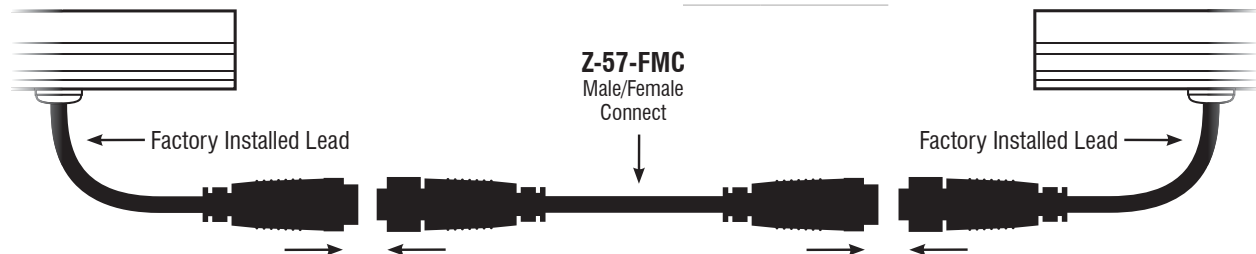

Option	Z-05-ALV	Overall Height	1.2"
Louver Height	0.4"	Louver Width	1.5"

Z5—ZOLO™ 5 OPTIONS

FOR USE WITH ZOLO 5

Fixture Type: _____

Project: _____

Location: _____

POWER LEAD

REQUIRED ITEM! Connects a Zolo or group of Zolo fixtures to the power supply. Please specify length.

POWER LEAD CABLE

Connects Factory Installed Lead to Power Supply

SPECIFICATIONS

Option Z-57-FML-6	Option Z-57-FML-20
Length 6ft	Length 20ft
Option Z-57-FML-50	
Length 50ft	

CONNECTOR

ZOLO INTERCONNECT CABLES

Daisy Chains Multiple Fixtures

SPECIFICATIONS

Option Z-57-FMC-1	Option Z-57-FMC-2
Length 1ft	Length 2ft
Option Z-57-FMC-6	
Length 6ft	

Z5—ZOLO™ 5 WIRING OPTIONS

SLIM INDOOR/OUTDOOR LED WASHER/GRAZER

Fixture Type: _____