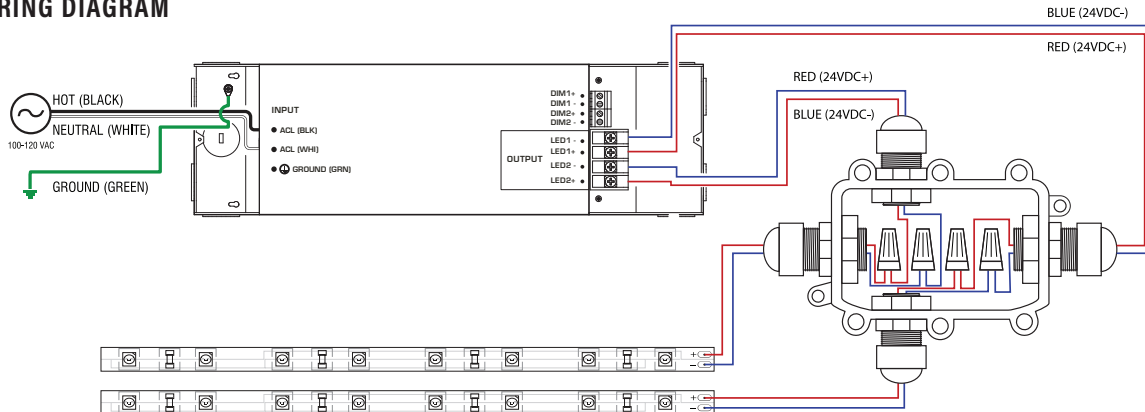

WIRING DIAGRAM

Conforms to ANSI/UL Standard 2108
Certified to CAN/CSA Standard C22.2 No. 250.0