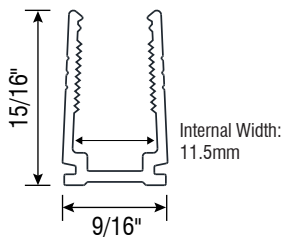

### SPECIFICATIONS

|                |                |
|----------------|----------------|
| Model          | SW-E-CH-AL-2M  |
| Material       | Aluminum       |
| Length         | 2m (78-3/4")   |
| Width          | 16.2mm (5/8")  |
| Height         | 25.6mm (1")    |
| Internal Width | 11.5mm (7/16") |

## SW-E-CLP-AL

(1.5-inch aluminum mounting clip)

### SPECIFICATIONS

|                |                 |
|----------------|-----------------|
| Model          | SW-E-CLP-AL     |
| Material       | Aluminum        |
| Length         | 38.1mm (1-1/2") |
| Width          | 16.2mm (5/8")   |
| Height         | 25.6mm (1")     |
| Internal Width | 11.5mm (7/16")  |

### SPECIFICATIONS

|                |                |
|----------------|----------------|
| Model          | SW-E-CH-PL-2M  |
| Material       | Plastic        |
| Length         | 2m (78-3/4")   |
| Width          | 14mm (9/16")   |
| Height         | 24mm (15/16")  |
| Internal Width | 11.5mm (7/16") |