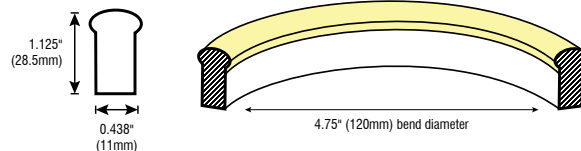

DOMED PROFILE DIMENSIONS

Conforms to ANSI/UL Standard 2108
Certified to CAN/CSA Standard C22.2 No. 250.0