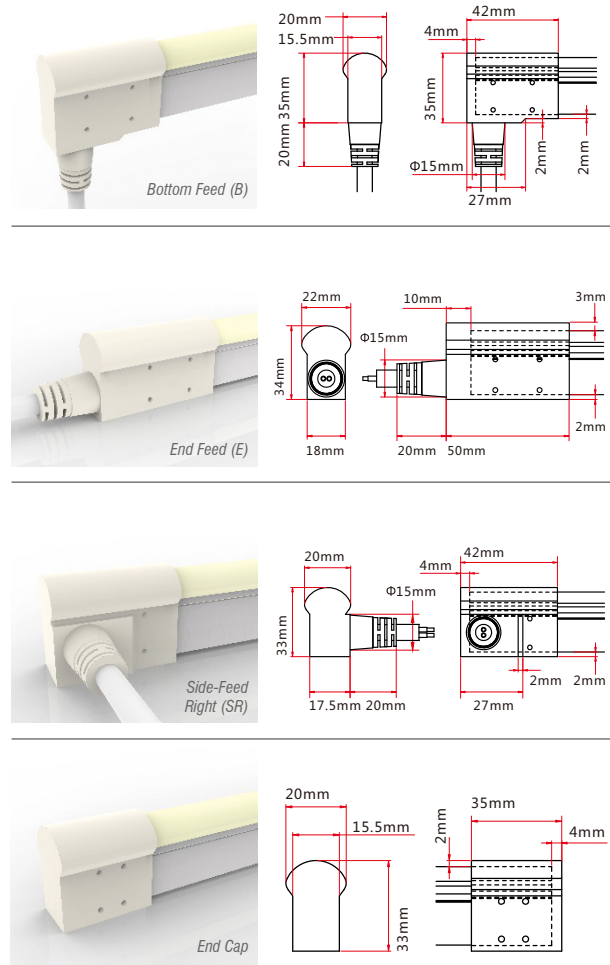

IP68 OPTIONS

ORDERING INFORMATION

Example: SW5-36-CT-SL-24-IP68

Series	Length (Unlimited)	Color	Feed Point	Feed Length	Rating
SW5					
SW5	Inches	27K - 2700K 30K - 3000K 35K - 3500K 40K - 4000K 45K - 4500K 50K - 5000K RD - Red GRN - Green BL - Blue AM - Amber RGBW - Color Changing CT - Color Tuning	B - Bottom Feed SL - Side-Feed Left SR - Side-Feed Right E - End Feed	S - Standard (118 inch) Inches - Custom length (inches).	IP67 IP68