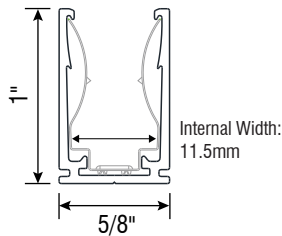

## SW-E-CH-AL-2M

(2-meter aluminum mounting channel)

### SPECIFICATIONS

|                |                |
|----------------|----------------|
| Model          | SW-E-CH-AL-2M  |
| Material       | Aluminum       |
| Length         | 2m (78-3/4")   |
| Width          | 16.2mm (5/8")  |
| Height         | 25.6mm (1")    |
| Internal Width | 11.5mm (7/16") |

### SPECIFICATIONS

|                |                 |
|----------------|-----------------|
| Model          | SW-E-CLP-AL     |
| Material       | Aluminum        |
| Length         | 38.1mm (1-1/2") |
| Width          | 16.2mm (5/8")   |
| Height         | 25.6mm (1")     |
| Internal Width | 11.5mm (7/16")  |

### SPECIFICATIONS

|                |                |
|----------------|----------------|
| Model          | SW-E-CH-PL-2M  |
| Material       | Plastic        |
| Length         | 2m (78-3/4")   |
| Width          | 14mm (9/16")   |
| Height         | 24mm (15/16")  |
| Internal Width | 11.5mm (7/16") |