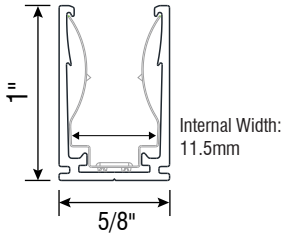

## ORDERING INFORMATION

Example: SW5-36-CT-SL-24-IP68

| Series | Length<br>(Unlimited) | Color  | Feed Point   | Feed Length  | Rating       |
|--------|-----------------------|--|--|--|--------------|
| SW5    |                       |  |  |  |              |
| SW5    | Inches                | 27K - 2700K<br>30K - 3000K<br>35K - 3500K<br>40K - 4000K<br>45K - 4500K<br>50K - 5000K<br>RD - Red<br>GRN - Green<br>BL - Blue<br>AM - Amber<br>RGBW - Color Changing<br>CT - Color Tuning | B - Bottom Feed<br>SL - Side-Feed Left<br>SR - Side-Feed Right<br>E - End Feed | S - Standard (118 inch)<br>Inches - Custom length<br>(inches). | IP67<br>IP68 |

### SPECIFICATIONS

|                |                |
|----------------|----------------|
| Model          | SW-E-CH-AL-2M  |
| Material       | Aluminum       |
| Length         | 2m (78-3/4")   |
| Width          | 16.2mm (5/8")  |
| Height         | 25.6mm (1")    |
| Internal Width | 11.5mm (7/16") |

### SPECIFICATIONS

|                |                 |
|----------------|-----------------|
| Model          | SW-E-CLP-AL     |
| Material       | Aluminum        |
| Length         | 38.1mm (1-1/2") |
| Width          | 16.2mm (5/8")   |
| Height         | 25.6mm (1")     |
| Internal Width | 11.5mm (7/16")  |

### SPECIFICATIONS

|                |                |
|----------------|----------------|
| Model          | SW-E-CH-PL-2M  |
| Material       | Plastic        |
| Length         | 2m (78-3/4")   |
| Width          | 14mm (9/16")   |
| Height         | 24mm (15/16")  |
| Internal Width | 11.5mm (7/16") |