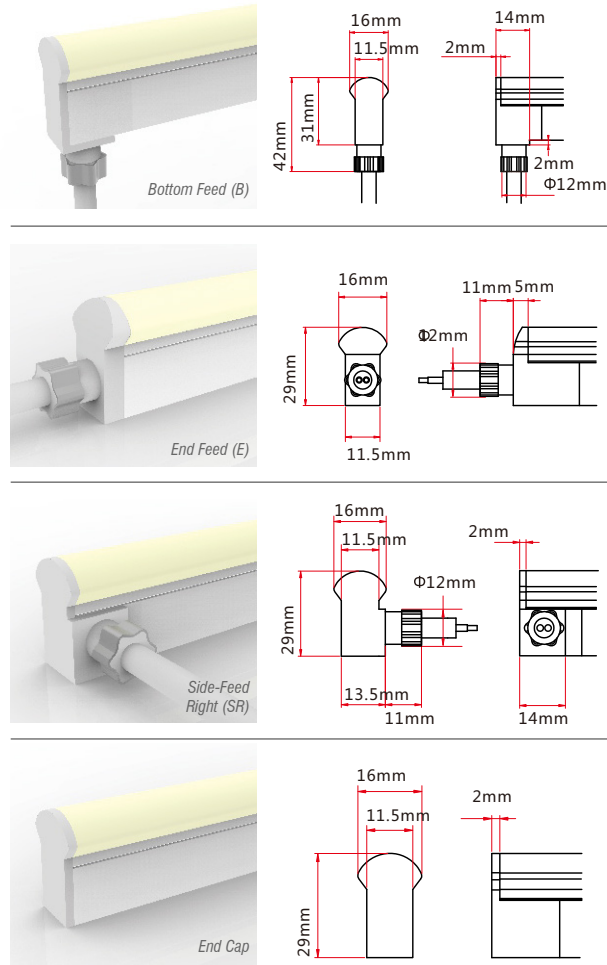

SIGNWAVE™ 5 (INDOOR/OUTDOOR)

SW5-SERIES | FLEXIBLE LIGHTING SYSTEM

IP67 OPTIONS