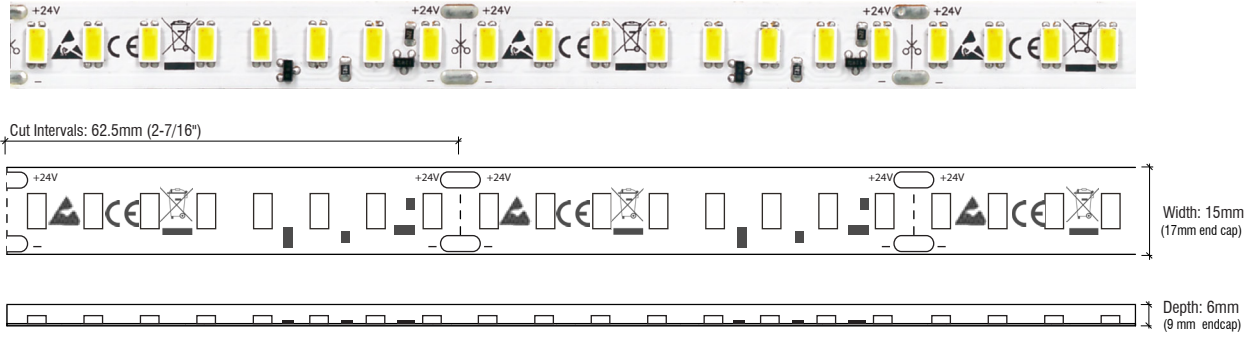

# VERTEX™ 1000 (OUTDOOR)

VT-SERIES | RUBBER COATED | LINEAR LED LIGHTING

Fixture Type: \_\_\_\_\_

Project: \_\_\_\_\_

Location: \_\_\_\_\_

MODEL:	VT27K-WR-24V	VT3K-WR-24V	VT35K-WR-24V	VT41K-WR-24V	VT5K-WR-24V
<b>Kelvin</b>	2700K	3000K	3500K	4100K	5000K
<b>Lumens</b>	966 lm/ft	1000 lm/ft	1020 lm/ft	1041 lm/ft	1065 lm/ft
<b>Rating</b>	IP67	IP67	IP67	IP67	IP67

## SPECIFICATIONS

Series	VT - Vertex™ 1000 (Outdoor)
Input Voltage	24VDC / Constant Voltage
Watts per Foot	6.7W/ft @ Maximum Run Length
Beam Spread	120°
Max Run Length	Unlimited, power every 14ft
Cut Intervals	2-7/16" (62.5mm)
End Cap Dimensions	11/16" (17mm) x 3/8" (9mm)
Tape Dimensions	9/16" (15mm) x 1/4" (6mm)
CRI	85+
Diode	5630
Dimming Options	PWM, Triac, 0-10V, DMX, Hi-lume
Temp Range	-40°F (-40°C) to 149°F (65°C)

## TOTAL WATTAGE USED AT EACH LENGTH

1ft	2ft	3ft	4ft	5ft	6ft	7ft	8ft	9ft	10ft	11ft	12ft	13ft	14ft
6.7	13.4	20.1	26.8	33.4	40.1	46.8	53.5	60.2	66.9	73.5	80.3	86.9	93.6

Conforms to ANSI/UL Standard 2108  
 Certified to CAN/CSA Standard C22.2 No. 250.0