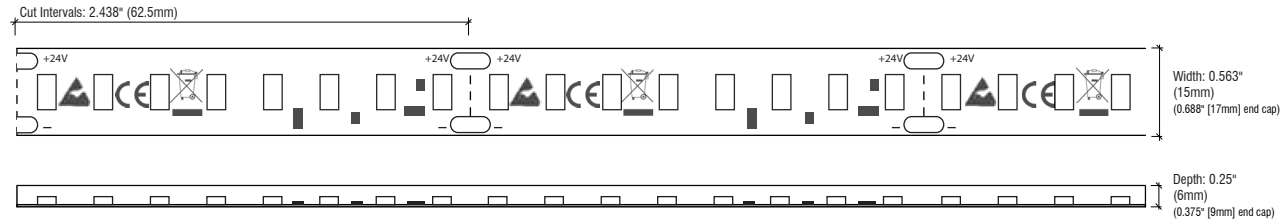

VERTEX™ 1000 (OUTDOOR)

VT-SERIES | RUBBER COATED | LINEAR LED LIGHTING

Fixture Type: _____

Project: _____

Location: _____

MODEL:	VT27K-WR-24V	VT3K-WR-24V	VT35K-WR-24V	VT41K-WR-24V	VT5K-WR-24V
Kelvin	2700K	3000K	3500K	4100K	5000K
Lumens	966 lm/ft	1000 lm/ft	1020 lm/ft	1041 lm/ft	1065 lm/ft
Rating	IP67	IP67	IP67	IP67	IP67

PRODUCT FEATURES

- 1000 lumens per foot
- Dimmable
- 50,000 hour life
- 5-year warranty
- UL-listed for indoor and outdoor use
- 3M™ Industrial adhesive backing
- For use with 24V power supplies

SPECIFICATIONS

Series	VT - Vertex™ 1000 (Outdoor)
Input Voltage	24VDC / Constant Current
Watts per Foot	6.7W/ft @ Maximum Run Length
Beam Spread	120°
Max Run Length	Unlimited, power every 14ft
Production Intervals	2.438" (62.5mm)
End Cap Dimensions	0.688" (17mm) x 0.375" (9mm)
Tape Dimensions	0.563" (15mm) x 0.25" (6mm)
CRI	85+
Diode	5630
Dimming Options	PWM, Triac, 0-10V, DMX, Hi-lume
Temp Range	-40°F (-40°C) to 149°F (65°C)