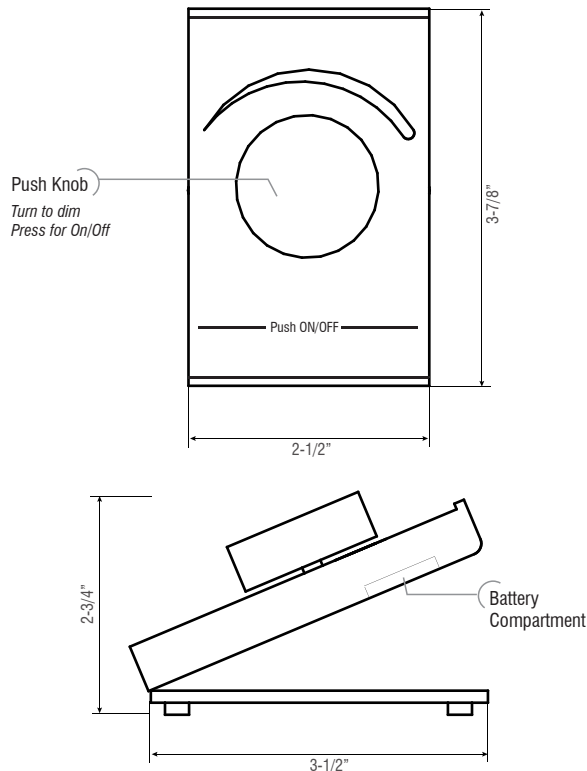

# RFC-A-SC-1Z-TT-BT-B

1-ZONE | SINGLE-COLOR | TABLETOP REMOTE CONTROL

Fixture Type: \_\_\_\_\_

Project: \_\_\_\_\_

Location: \_\_\_\_\_

## OPERATION & DIMENSIONS

## SPECIFICATIONS

Model	RFC-A-SC-1Z-TT-BT-B
Device Color	Black
Voltage	3V DC
Battery Compartment	1 x CR2025 battery (included)
RF Wireless Control	Yes
Operation Frequency	434MHz/868MHz
RF Range	Up to 50ft
Dimensions L*W*D	3-7/8" x 2-1/2" x 2-3/4"
IP Rating	IP20
Temp Range	-4°F to 122°F
Rotary Knob	Yes, 1-1/2" diameter
Dim Range	1% to 100%