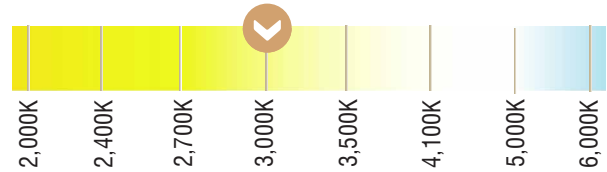

PUCK (INDOOR)

3000K | BLACK FINISH

Fixture Type: _____

Project: _____

Location: _____

PRODUCT FEATURES

- Dimmable
- 50,000 hour life
- UL-listed for indoor use
- For use with 24V power supplies

KELVIN COLOR TEMPERATURE SCALE

SPECIFICATIONS

Model	PK-BK
Color Temperature	3000 Kelvin
Input Voltage	24V DC / Constant Voltage
Beam Angle	90°
Dimensions	3-1/2" Diameter x 5/16" Depth
CRI	84
IP Rating	IP20
Diode	Epistar 5050
Diode Count	42
Lumens	300
Binning Tolerance	+/- 100 Kelvin
Average lm/W	100
Dimming Options	PWM, Triac, 0-10V, DMX, Hi-lume
Temp Range	-40°F (-40°C) to 149°F (65°C)
Finish	Black
Average Watts	3W
Lens	Acrylic