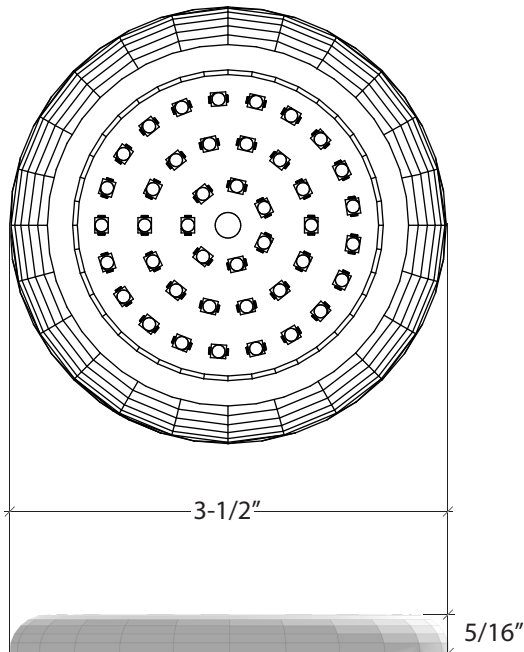

PUCK (INDOOR)

3000K | BLACK FINISH

Fixture Type: _____

Project: _____

Location: _____

PRODUCT FEATURES

- Dimmable
- 50,000 hour life
- UL-listed for indoor use
- For use with 24V power supplies

KELVIN COLOR TEMPERATURE SCALE

SPECIFICATIONS

Model	PK-BK
Color Temperature	3000 Kelvin
Input Voltage	24V DC / Constant Voltage
Beam Angle	90°
Dimensions	3-1/2" Diameter x 5/16" Depth
CRI	84
IP Rating	IP20
Diode	Epistar 5050
Diode Count	42
Lumens	300
Binning Tolerance	+/- 100 Kelvin
Average lm/W	100
Dimming Options	PWM, Triac, 0-10V, DMX, Hi-lume
Temp Range	-40°F (-40°C) to 149°F (65°C)
Finish	Black
Average Watts	3W
Lens	Acrylic