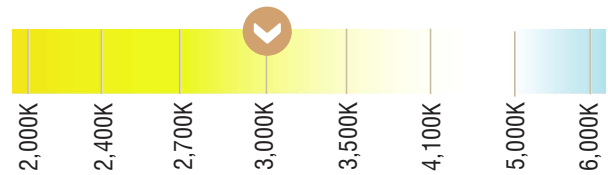

PUCK (INDOOR)

3000K | BLACK FINISH

Fixture Type: _____

Project: _____

Location: _____

PRODUCT FEATURES

- Dimmable
- 50,000 hour life
- UL-listed for indoor use
- For use with 24V power supplies

KELVIN COLOR TEMPERATURE SCALE

SPECIFICATIONS

Model	PK-BK
Color Temperature	3000 Kelvin
Input Voltage	24V DC / Constant Voltage
Beam Angle	90°
Dimensions	3.5" Diameter × 0.313" Depth
CRI	84
IP Rating	IP20
Diode	5050
Diode Count	42
Lumens	300
Binning Tolerance	+/- 100 Kelvin
Average lm/W	100
Dimming Options	PWM, Triac, 0-10V, DMX, Hi-lume
Temp Range	-40°F (-40°C) to 149°F (65°C)
Finish	Black
Average Watts	3W
Lens	Acrylic