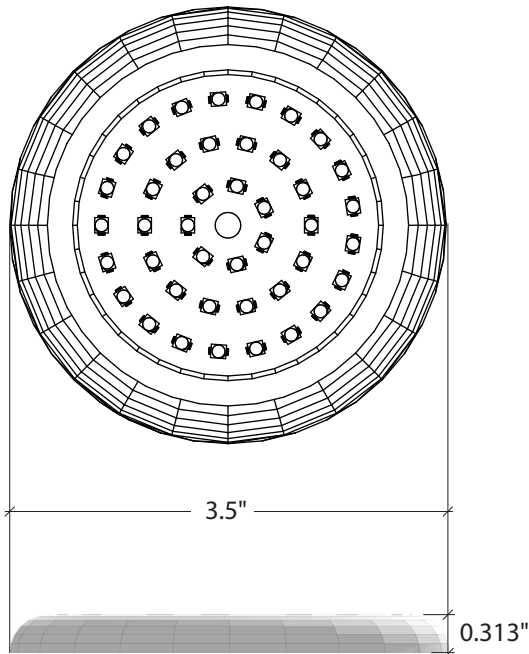

PUCK (INDOOR)

3000K | BLACK FINISH

Fixture Type: _____

Project: _____

Location: _____

PRODUCT FEATURES

- Dimmable
- 50,000 hour life
- UL-listed for indoor use
- For use with 24V power supplies

KELVIN COLOR TEMPERATURE SCALE

SPECIFICATIONS

Model	PK-BK
Color Temperature	3000 Kelvin
Input Voltage	24V DC / Constant Voltage
Beam Angle	90°
Dimensions	3.5" Diameter × 0.313" Depth
CRI	84
IP Rating	IP20
Diode	5050
Diode Count	42
Lumens	300
Binning Tolerance	+/- 100 Kelvin
Average lm/W	100
Dimming Options	PWM, Triac, 0-10V, DMX, Hi-lume
Temp Range	-40°F (-40°C) to 149°F (65°C)
Finish	Black
Average Watts	3W
Lens	Acrylic