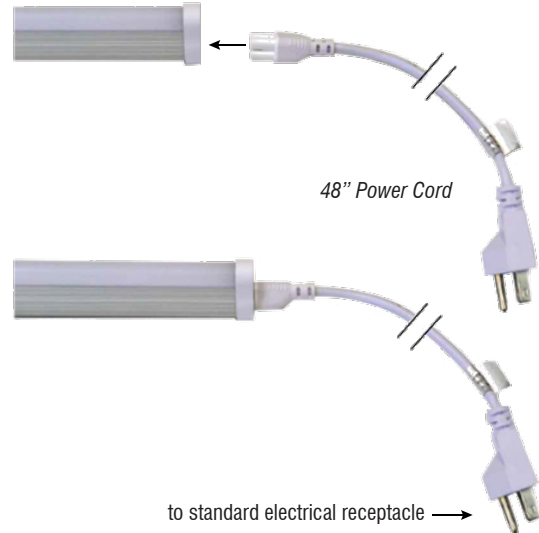

*1m (39.37") optional SKU# MLX-LNK-1M

**MOUNTING CLIPS
(included)**

**HARDWIRE POWER FEED
(included)**

8" Power Feed*

* Optional 48" power feed available
(SKU# MLX-PWR-HW)

to J-Box or code approved enclosure →

**OPTIONAL PLUG-IN POWER CORD
(SKU# MLX-PWR-PLG)**

48" Power Cord

to standard electrical receptacle →