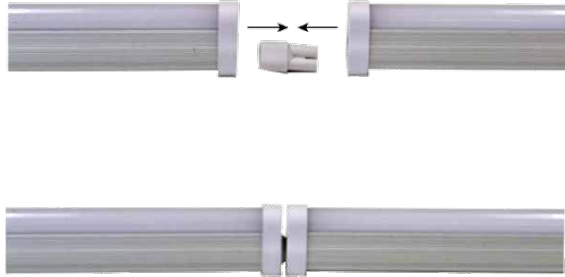

MODULIGHT™

LED ACCESSORIES

Fixture Type: _____

Project: _____

Location: _____

**STRAIGHT COUPLER
(included)**

**8" JUMP COUPLER*
(included)**

8" coupler

*1m (39.37") optional SKU# MLX-LNK-1M

**MOUNTING CLIPS
(included)**

**HARDWIRE POWER FEED
(included)**

8" Power Feed*

* Optional 48" power feed available
(SKU# MLX-PWR-HW)

to J-Box or code approved enclosure →

**OPTIONAL PLUG-IN POWER CORD
(SKU# MLX-PWR-PLG)**

48" Power Cord

to standard electrical receptacle →