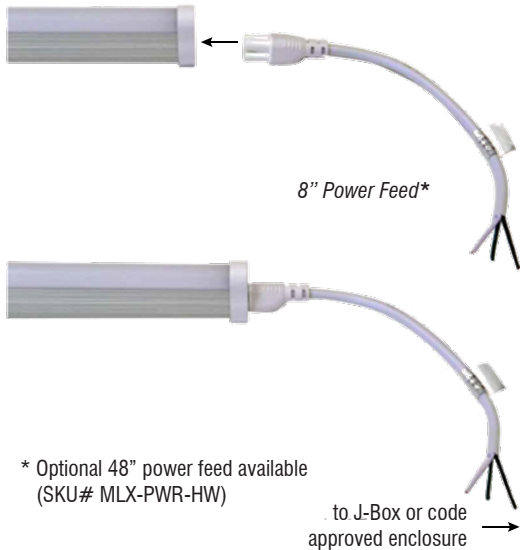

MODULIGHT™

LED ACCESSORIES

Fixture Type: _____

Project: _____

Location: _____

**STRAIGHT COUPLER
(included)**

**8" JUMP COUPLER*
(included)**

8" coupler

*1m (39.37") optional SKU# MLX-LNK-1M

**MOUNTING CLIPS
(included)**

**HARDWIRE POWER FEED
(included)**

8" Power Feed*

* Optional 48" power feed available
(SKU# MLX-PWR-HW)

to J-Box or code approved enclosure →

**OPTIONAL PLUG-IN POWER CORD
(SKU# MLX-PWR-PLG)**

48" Power Cord

to standard electrical receptacle →