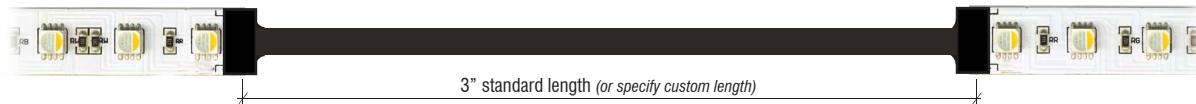

FACTORY MADE LEAD - CONNECTOR

CUSTOM-MANUFACTURED | 5-WIRE

SOLDERED CONNECTORS FOR COLOR-CHANGING LED PRODUCTS

Fixture Type: _____

Project: _____

Location: _____

FML-5C FACTORY MADE LEAD (FOR RGBW LED STRIP)

FMC-5C FACTORY MADE CONNECTOR (FOR RGBW LED STRIP)

STANDARD FEATURES

- CL2-Rated
- 20AWG

OPTIONS AVAILABLE

- Plenum-Rated
- Custom Length
- Custom Wire Gauge