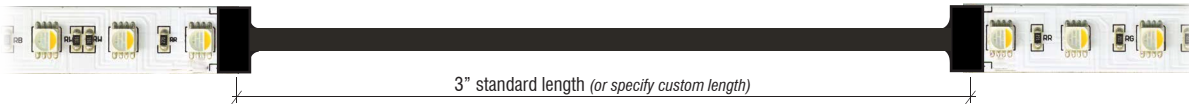

# FACTORY MADE LEAD - CONNECTOR

CUSTOM-MANUFACTURED | 4-WIRE

SOLDERED CONNECTORS FOR COLOR-CHANGING AND  
COLOR TUNING LED PRODUCTS

Fixture Type: \_\_\_\_\_

Project: \_\_\_\_\_

Location: \_\_\_\_\_

## FML-4C FACTORY MADE LEAD (FOR RGB LED STRIP)

## FMC-4C FACTORY MADE CONNECTOR (FOR RGB LED STRIP)

### STANDARD FEATURES

- CL2-Rated
- 20AWG