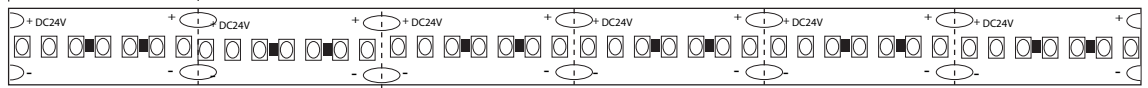

# DIRECT VIEW 700 (OUTDOOR)

DV-SERIES | RUBBER COATED | LINEAR LED LIGHTING

Fixture Type: \_\_\_\_\_

Project: \_\_\_\_\_

Location: \_\_\_\_\_

Cut Intervals: 25mm (0.98")

Width: 13.2mm  
(14.2mm end cap)

Depth: 6mm  
(9 mm endcap)

MODEL:	DV27K-WR-24V	DV3K-WR-24V	DV35K-WR-24V	DV41K-WR-24V	DV5K-WR-24V
<b>Kelvin</b>	2700K	3000K	3500K	4100K	5000K
<b>Lumens</b>	658 lm/ft	670 lm/ft	690 lm/ft	704 lm/ft	723 lm/ft
<b>Rating</b>	IP67	IP67	IP67	IP67	IP67

## SPECIFICATIONS

Series	DV - Direct View 700 (Outdoor)
Input Voltage	24V DC / Constant Voltage
Watts per Foot	5.3W/ft @ Maximum Run Length
Beam Spread	120°
Max Run Length	Unlimited, power every 15ft
Cut Intervals	.098" (25mm)
End Cap Dimensions	9/16" (14.2mm) x 3/8" (9mm)
Tape Dimensions	17/32" (13.2mm) x 1/4" (6mm)
CRI	90+
Diode	Epistar 2016
Dimming Options	PWM, Triac, 0-10V, DMX, Hi-lume
Temp Range	-40°F (-40°C) to 149°F (65°C)