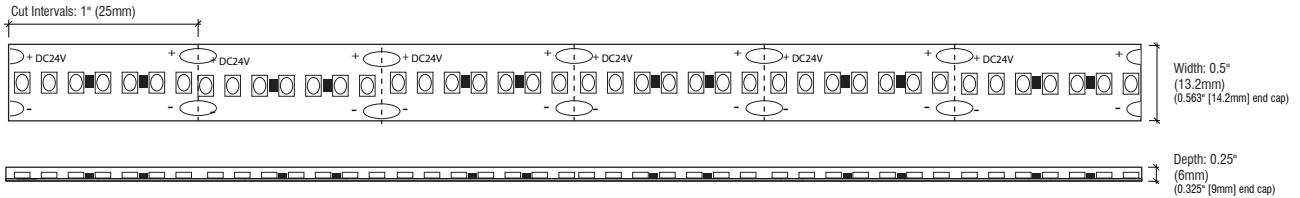

DIRECT VIEW 700 (OUTDOOR)

DV-SERIES | RUBBER COATED | LINEAR LED LIGHTING

Fixture Type: _____

Project: _____

Location: _____

MODEL:	DV27K-WR-24V	DV30K-WR-24V	DV35K-WR-24V	DV40K-WR-24V	DV50K-WR-24V
Kelvin	2700K	3000K	3500K	4000K	5000K
Lumens	658 lm/ft	670 lm/ft	690 lm/ft	704 lm/ft	723 lm/ft
Rating	IP67	IP67	IP67	IP67	IP67

SPECIFICATIONS

Series	DV - Direct View 700 (Outdoor)
Input Voltage	24V DC / Constant Voltage
Watts per Foot	5.3W/ft @ Maximum Run Length
Beam Spread	120°
Max Run Length	Unlimited, power every 15ft
Production Intervals	1" (25mm)
End Cap Dimensions	0.563" (14.2mm) x 0.325" (9mm)
Tape Dimensions	0.5" (13.2mm) x 0.25" (6mm)
CRI	90+
Diode	Epistar 2016
Dimming Options	PWM, Triac, 0-10V, DMX, Hi-lume
Temp Range	-40°F (-40°C) to 149°F (65°C)

KELVIN COLOR TEMPERATURE SCALE

TOTAL WATTAGE USED AT EACH LENGTH

1ft	2ft	3ft	4ft	5ft	6ft	7ft	8ft	9ft	10ft	11ft	12ft	13ft	14ft	15ft
7.7	15.1	22.3	29.5	35.8	41.9	47.2	52.4	57.8	62.7	66.1	70	73.3	76.7	80.1