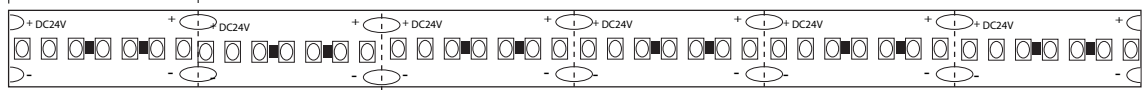

DIRECT VIEW 700 (OUTDOOR)

DV-SERIES | RUBBER COATED | LINEAR LED LIGHTING

Fixture Type: _____

Project: _____

Location: _____

Cut Intervals: 25mm (0.98")

Width: 13.2mm
(14.2mm end cap)

Depth: 6mm
(9 mm endcap)

MODEL:	DV27K-WR-24V	DV3K-WR-24V	DV35K-WR-24V	DV41K-WR-24V	DV5K-WR-24V
Kelvin	2700K	3000K	3500K	4100K	5000K
Lumens	658 lm/ft	670 lm/ft	690 lm/ft	704 lm/ft	723 lm/ft
Rating	IP67	IP67	IP67	IP67	IP67

PRODUCT FEATURES

SPECIFICATIONS

Series	DV - Direct View 700 (Outdoor)
Input Voltage	24V DC / Constant Voltage
Watts per Foot	5.3W/ft @ Maximum Run Length
Beam Spread	120°
Max Run Length	Unlimited, power every 15ft
Cut Intervals	.098" (25mm)
End Cap Dimensions	9/16" (14.2mm) x 3/8" (9mm)
Tape Dimensions	17/32" (13.2mm) x 1/4" (6mm)
CRI	90+
Diode	Epistar 2016
Dimming Options	PWM, Triac, 0-10V, DMX, Hi-lume
Temp Range	-40°F (-40°C) to 149°F (65°C)