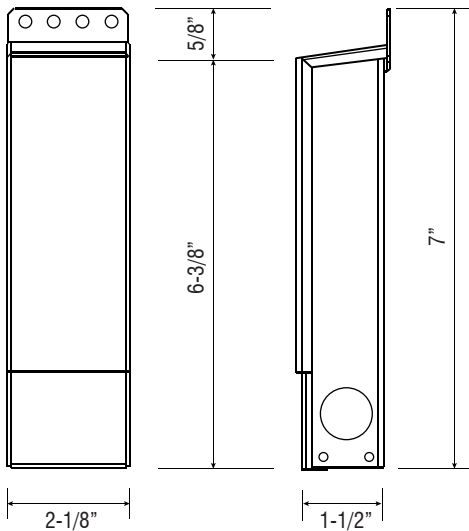

# 60HD-24V-277

60 WATT - 24 VOLT | 277 VOLT INPUT

CLASS 2 POWER SUPPLY

Fixture Type: \_\_\_\_\_

Project: \_\_\_\_\_

Location: \_\_\_\_\_

### PRODUCT FEATURES

- Hardwire magnetic power supply
- Primary side dimmable
- Overload and short circuit protection with auto-reset
- Internal wiring compartment
- Rated for indoor and outdoor use
- NEMA 3R back powder coated steel enclosure
- ETL listed
- Class 2

### DIMENSIONS

### SPECIFICATIONS

Model	60HD-24V-277
Input Voltage	277V AC
Output Voltage	24V DC / Constant Voltage
Max. Wattage	60W
Temp Range	-20°F ~ 140°F
Dimensions W*H*D	2-1/8" x 7" x 1-1/2"
Classification	Class 2
Enclosure	NEMA 3R