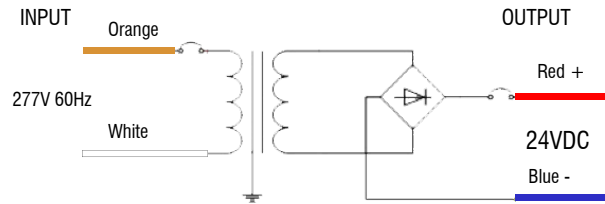

60HD-24V-277

60 WATT - 24 VOLT | 277 VOLT INPUT

CLASS 2 POWER SUPPLY

Fixture Type: _____

Project: _____

Location: _____

PRODUCT FEATURES

- Hardwire magnetic power supply
- Primary side dimmable
- Overload and short circuit protection with auto-reset
- Internal wiring compartment
- Rated for indoor and outdoor use
- NEMA 3R back powder coated steel enclosure
- ETL listed
- Class 2

WIRING

DIMENSIONS

SPECIFICATIONS

Model	60HD-24V-277
Input Voltage	277V AC
Output Voltage	24V DC / Constant Voltage
Max. Wattage	60W
Temp Range	-20°F ~ 140°F
Dimensions W*H*D	2-1/8" x 7" x 1-1/2"
Classification	Class 2
Enclosure	NEMA 3R