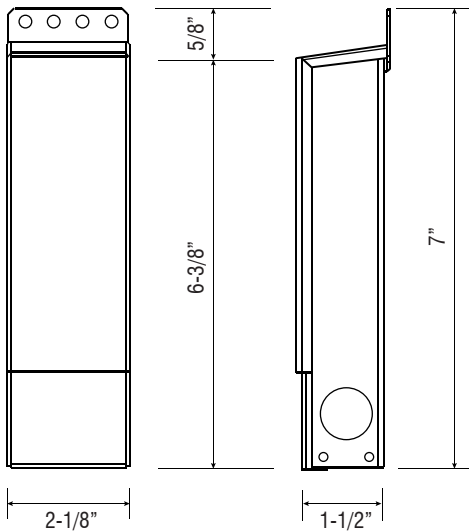

35HD-24V

35 WATT - 24 VOLT | CLASS 2 POWER SUPPLY

Fixture Type: _____

Project: _____

Location: _____

PRODUCT FEATURES

- Hardwire magnetic power supply
- Primary side dimmable
- Overload and short circuit protection with auto-reset
- Internal wiring compartment
- Rated for indoor and outdoor use
- Nema 3R black powder coated steel enclosure
- ETL listed

WIRING

DIMENSIONS

SPECIFICATIONS

Model	35HD-24V
Input Voltage	120V AC
Output Voltage	24V DC / Constant Voltage
Max. Wattage	35W
Temp Range	-20°F ~ 140°F
Dimensions W*H*D	2-1/8" x 7" x 1-1/2"
Classification	Class 2
Enclosure	NEMA 3R