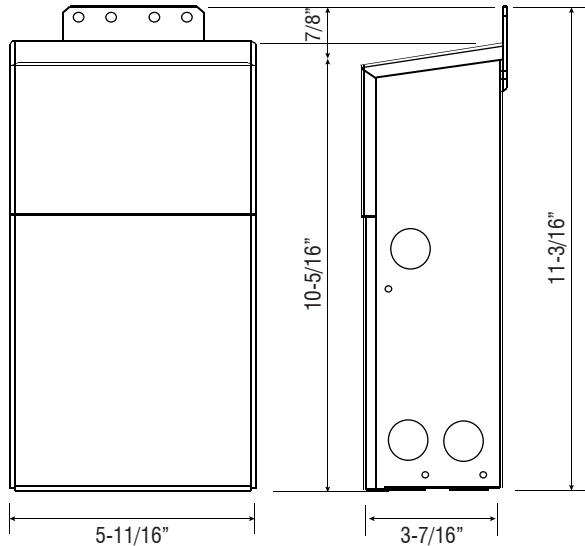

200HD-C2-2-24V-277

2 X 96 WATT - 24 VOLT | 277 VOLT INPUT

CLASS 2 POWER SUPPLY

Fixture Type: _____

Project: _____

Location: _____

PRODUCT FEATURES

- Hardwire magnetic power supply
- Primary side dimmable
- Primary and secondary side thermal manual reset breakers
- Internal wiring compartment
- Rated for indoor and outdoor use
- NEMA 3R black powder coated steel enclosure
- ETL listed
- Class 2

WIRING

DIMENSIONS

SPECIFICATIONS

Model	200HD-C2-2-24V-277
Input Voltage	277V AC
Output Voltage	24V DC / Constant Voltage
Max. Wattage	2 X 96W
Temp Range	-20°F ~ 140°F
Dimensions W*H*D	5-11/16" x 11-3/16" x 3-7/16"
Classification	Class 2
Enclosure	NEMA 3R