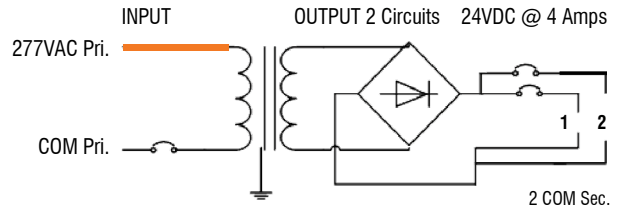

200HD-C2-2-24V-277

2 X 96 WATT - 24 VOLT | 277 VOLT INPUT

CLASS 2 POWER SUPPLY

Fixture Type: _____

Project: _____

Location: _____

PRODUCT FEATURES

- Hardwire magnetic power supply
- Primary side dimmable
- Primary and secondary side thermal manual reset breakers
- Internal wiring compartment
- Rated for indoor and outdoor use
- NEMA 3R black powder coated steel enclosure
- ETL listed
- Class 2

WIRING

DIMENSIONS

SPECIFICATIONS

Model	200HD-C2-2-24V-277
Input Voltage	277V AC
Output Voltage	24V DC / Constant Voltage
Max. Wattage	2 X 96W
Temp Range	-20°F ~ 140°F
Dimensions W*H*D	5-11/16" x 11-3/16" x 3-7/16"
Classification	Class 2
Enclosure	NEMA 3R