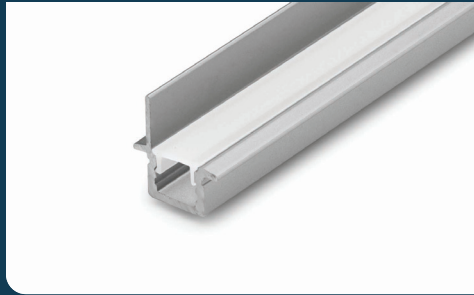

FIXTURE TYPE _____

PROJECT NAME _____

LOCATION _____

CH-0401

THIN LINE

I Description

Add Linear Lighting to the Tightest of Spaces With Our Thin Line Tape and Channel
Store in Temperature-Controlled Environment

I Features

- Available In 78.74" (2m) Sections
- Extruded Aluminum Construction
- Anodized Matte Finish
- Consult Factory for Custom Lengths
- Available in Various Finish Colors

I Dimensions

Length	78.74" (2m)
Width (External)	0.47" (12mm)
Width (Internal)	0.23" (6mm)
Height	0.51" (13mm)