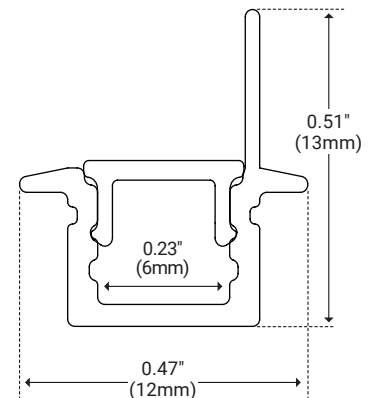

FIXTURE TYPE _____

PROJECT NAME _____

LOCATION _____

CH-0401

THIN LINE

I Description

Add Linear Lighting to the Tightest of Spaces With Our Thin Line Tape and Channel
Store in Temperature-Controlled Environment

I Features

- Available In 78.74" (2m) Sections
- Extruded Aluminum Construction
- Anodized Matte Finish
- Consult Factory for Custom Lengths
- Available in Various Finish Colors

I Dimensions

Length	78.74" (2m)
Width (External)	0.47" (12mm)
Width (Internal)	0.23" (6mm)
Height	0.51" (13mm)

I Ordering Code Builder

Example: CH0401-2-WH-EC

I Lens

White Lens

Unit Number	CH-LNS-AI-WH-2M	Ordering Code WH
Dimension	L 78.74" (2m) W 0.26" (6.6mm)	H 0.12" (3.1mm)
Light transmission	70%	

Black Lens

Unit Number	CH-LNS-AI-BK-2M	Ordering Code BK
Dimension	L 78.74" (2m) W 0.26" (6.6mm)	H 0.12" (3.1mm)
Light transmission	30%	

I End Cap

End Cap Pair

Unit Number	CH-EC-0401	Ordering Code EC
Dimension	L 0.23" (6mm) W 0.47" (11.9mm)	H 0.25" (6.5mm)