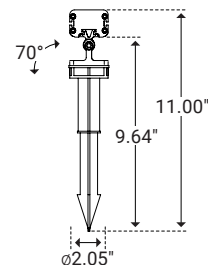

Example: Z7-1-11W-27-1050-S2-TG-NA

* Customizable—Consult Factory

Dimensions

Length	12.32" (313mm), 23.81" (605mm), 35.43" (900mm), 46.85" (1190mm)
Width	1.97" (50.0mm)
Height	1.35" (34.4mm)

Mounting

2" Stand Off

Mounting Clip

Unit Number	Z-07-CP
Ordering Code	CP
Length	0.98" (25.0mm)
Width	1.35" (34.3mm)
Stand Off Height	0.67" (17.0mm)

Ground Stake

Unit Number	Z-07-GS
Ordering Code	GS
Diameter	ø2.05" (52.1mm)
Stand Off Height	9.64" (244.8mm)
Rotation	70°

I Mounting

L Bracket

Unit Number	Z-07-L3
Ordering Code	L3
Foot Length	1.18" (30.0mm)
Foot Width	2.36" (60.0mm)
Stand Off Height	2.67" (67.9mm)

I Options

Louver

Unit Number	Z-07-LV
Ordering Code	LV
Louver Width	2.14" (54.3mm)
Louver Height	0.79" (20.0mm)
Overall Height	1.34" (33.0mm)

Asymmetric Louver

Unit Number	Z-07-ALV
Ordering Code	ALV
Louver Width	2.14" (54.3mm)
Louver Height	0.79" (20.0mm)
Overall Height	1.34" (34.0mm)

I Power & Connectors Options

Power Lead

Unit Number	Length
Z-57-FML-6	6ft
Z-57-FML-20	20ft
Z-57-FML-50	50ft