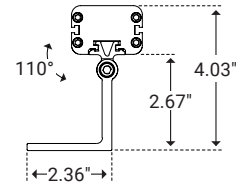

Unit Number	Z-07-S2
Ordering Code	S2
Length	1.18" (30.0mm)
Width	2.36" (60.0mm)
Stand Off Height	1.87" (47.4mm)
Rotation	90°

3" Stand Off

Unit Number	Z-07-S3
Ordering Code	S3
Length	1.18" (30.0mm)
Width	2.36" (60.0mm)
Stand Off Height	2.63" (66.9mm)
Rotation	105°

Mounting Clip

Unit Number	Z-07-CP
Ordering Code	CP
Length	0.98" (25.0mm)
Width	1.35" (34.3mm)
Stand Off Height	0.67" (17.0mm)

Ground Stake

Unit Number	Z-07-GS
Ordering Code	GS
Diameter	ø2.05" (52.1mm)
Stand Off Height	9.64" (244.8mm)
Rotation	70°

I Mounting

L Bracket

Unit Number	Z-07-L3
Ordering Code	L3
Foot Length	1.18" (30.0mm)
Foot Width	2.36" (60.0mm)
Stand Off Height	2.67" (67.9mm)

I Options

Louver

Unit Number	Z-07-LV
Ordering Code	LV
Louver Width	2.14" (54.3mm)
Louver Height	0.79" (20.0mm)
Overall Height	1.34" (33.0mm)

Asymmetric Louver

Unit Number	Z-07-ALV
Ordering Code	ALV
Louver Width	2.14" (54.3mm)
Louver Height	0.79" (20.0mm)
Overall Height	1.34" (34.0mm)

I Power & Connectors Options

Power Lead

Unit Number	Length
Z-57-FML-6	6ft
Z-57-FML-20	20ft
Z-57-FML-50	50ft