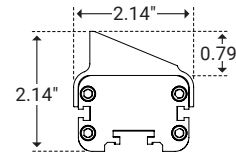

Example: Z7-1-11W-27-1050-S2-TG-NA

* Customizable—Consult Factory

Dimensions

Length	12.32" (313mm), 23.81" (605mm), 35.43" (900mm), 46.85" (1190mm)
Width	1.97" (50.0mm)
Height	1.35" (34.4mm)

Mounting

2" Stand Off

Mounting Clip

Unit Number	Z-07-CP
Ordering Code	CP
Length	0.98" (25.0mm)
Width	1.35" (34.3mm)
Stand Off Height	0.67" (17.0mm)

Ground Stake

Unit Number	Z-07-GS
Ordering Code	GS
Diameter	ø2.05" (52.1mm)
Stand Off Height	9.64" (244.8mm)
Rotation	70°

I Mounting

L Bracket

Unit Number	Z-07-L3
Ordering Code	L3
Foot Length	1.18" (30.0mm)
Foot Width	2.36" (60.0mm)
Stand Off Height	2.67" (67.9mm)

I Options

Louver

Unit Number	Z-07-LV
Ordering Code	LV
Louver Width	2.14" (54.3mm)
Louver Height	0.79" (20.0mm)
Overall Height	1.34" (33.0mm)

Asymmetric Louver

Unit Number	Z-07-ALV
Ordering Code	ALV
Louver Width	2.14" (54.3mm)
Louver Height	0.79" (20.0mm)
Overall Height	1.34" (34.0mm)

I Power & Connectors Options

Power Lead

Unit Number	Length
Z-57-FML-6	6ft
Z-57-FML-20	20ft
Z-57-FML-50	50ft