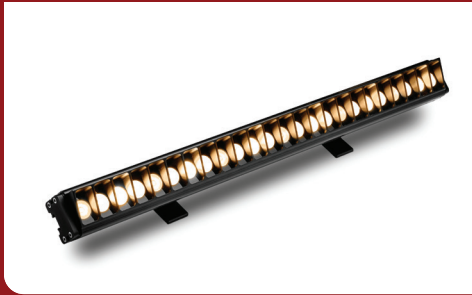

FIXTURE TYPE _____

PROJECT NAME _____

LOCATION _____

Zolo™ 7

INDOOR/OUTDOOR LED
WASHER/GRAZER

I Description

Zolo 7 is our brightest outdoor rated washer/grazer. While remaining slim, Zolo 7 offers 1100 lumens a foot! With multiple beam angles, kelvin temperatures, colors, and accessories Zolo 7 can light any project.

I Features

- High Purity Tempered Glass
- Extruded Aluminum Alloy Housing
- Available in Titanium Gray, Black, or White Finish
- Multi-Volt 24VDC Remote Driver (Sold Separately)
- Daisy Chain Multiple Fixtures
- IP66 Outdoor Rated
- Louver Options Available

I Product Code Builder

Item	Length	Power*	Temp/Color*
Z7		11W	
Z7—Zolo 7	1—12.32" (313mm) 2—23.81" (605mm) 3—35.43" (900mm) 4—46.85" (1190mm)	11W—11W/ft	27—2700K 30—3000K 35—3500K 40—4000K
Beam Angle	Mounting	Finish*	Option
1050—10°×50° 2540—25°×40° 15—15° 30—30°	S2—2" Stand Off S3—3" Stand Off CP—Mounting Clip GS—Ground Stake L3—L Bracket	TG—Titanium Gray BK—Black WH—White	NA—None LV—Louver ALV—Asymmetric Louver

Example: Z7-1-11W-27-1050-S2-TG-NA

* Customizable—Consult Factory

Dimensions

Length	12.32" (313mm), 23.81" (605mm), 35.43" (900mm), 46.85" (1190mm)
Width	1.97" (50.0mm)
Height	1.35" (34.4mm)

Mounting

2" Stand Off