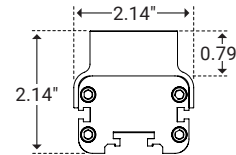

Example: Z7-1-11W-27-1050-S2-TG-NA

* Customizable—Consult Factory

Dimensions

Length	12.32" (313mm), 23.81" (605mm), 35.43" (900mm), 46.85" (1190mm)
Width	1.97" (50.0mm)
Height	1.35" (34.4mm)

Mounting

2" Stand Off

Mounting Clip

Unit Number	Z-07-CP
Ordering Code	CP
Length	0.98" (25.0mm)
Width	1.35" (34.3mm)
Stand Off Height	0.67" (17.0mm)

Ground Stake

Unit Number	Z-07-GS
Ordering Code	GS
Diameter	ø2.05" (52.1mm)
Stand Off Height	9.64" (244.8mm)
Rotation	70°

I Mounting

L Bracket

Unit Number	Z-07-L3
Ordering Code	L3
Foot Length	1.18" (30.0mm)
Foot Width	2.36" (60.0mm)
Stand Off Height	2.67" (67.9mm)

I Options

Louver

Unit Number	Z-07-LV
Ordering Code	LV
Louver Width	2.14" (54.3mm)
Louver Height	0.79" (20.0mm)
Overall Height	1.34" (33.0mm)

Asymmetric Louver

Unit Number	Z-07-ALV
Ordering Code	ALV
Louver Width	2.14" (54.3mm)
Louver Height	0.79" (20.0mm)
Overall Height	1.34" (34.0mm)

I Power & Connectors Options

Power Lead

Unit Number	Length
Z-57-FML-6	6ft
Z-57-FML-20	20ft
Z-57-FML-50	50ft