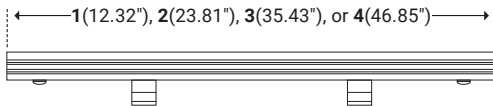

I Specifications

Input Voltage	24V DC/Constant Voltage
Watts per Foot	11W/ft*
Lumen per Watt	100 lm/W
Lumen per Foot	1100 lm/ft
Beam Spread	10°×50°, 25°×40°, 15°, 30°
Max Run Length	8 ft
CRI	85*
Operating Temp.	-40°F (-40°C) to 140°F (60°C)
Storage Temp.	-22°F (-30°C) to 140°F (60°C)
Dimming Options	Non-dimmable (Consult Factory for dimmable fixtures)

I Product Code Builder

Item	Length	Power*	Temp/Color*
Z7		11W	
Z7—Zolo 7	1—12.32" (313mm) 2—23.81" (605mm) 3—35.43" (900mm) 4—46.85" (1190mm)	11W—11W/ft	27—2700K 30—3000K 35—3500K 40—4000K
Beam Angle	Mounting	Finish*	Option
1050—10°×50° 2540—25°×40° 15—15° 30—30°	S2—2" Stand Off S3—3" Stand Off CP—Mounting Clip GS—Ground Stake L3—L Bracket	TG—Titanium Gray BK—Black WH—White	NA—None LV—Louver ALV—Asymmetric Louver

Example: Z7-1-11W-27-1050-S2-TG-NA

* Customizable—Consult Factory

Dimensions

Length	12.32" (313mm), 23.81" (605mm), 35.43" (900mm), 46.85" (1190mm)
Width	1.97" (50.0mm)
Height	1.35" (34.4mm)

Mounting

2" Stand Off

Unit Number	Z-07-S2
Ordering Code	S2
Length	1.18" (30.0mm)
Width	2.36" (60.0mm)
Stand Off Height	1.87" (47.4mm)
Rotation	90°

3" Stand Off

Unit Number	Z-07-S3
Ordering Code	S3
Length	1.18" (30.0mm)
Width	2.36" (60.0mm)
Stand Off Height	2.63" (66.9mm)
Rotation	105°