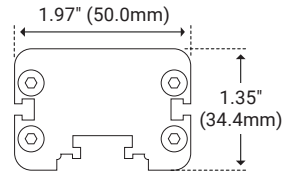

I Product Code Builder

Item	Length	Power*	Temp/Color*
Z7		11W	
Z7—Zolo 7	1—12.32" (313mm) 2—23.81" (605mm) 3—35.43" (900mm) 4—46.85" (1190mm)	11W—11W/ft	27—2700K 30—3000K 35—3500K 40—4000K
Beam Angle	Mounting	Finish*	Option
1050—10°×50° 2540—25°×40° 15—15° 30—30°	S2—2" Stand Off S3—3" Stand Off CP—Mounting Clip GS—Ground Stake L3—L Bracket	TG—Titanium Gray BK—Black WH—White	NA—None LV—Louver ALV—Asymmetric Louver

Example: Z7-1-11W-27-1050-S2-TG-NA

* Customizable—Consult Factory

Dimensions

Length	12.32" (313mm), 23.81" (605mm), 35.43" (900mm), 46.85" (1190mm)
Width	1.97" (50.0mm)
Height	1.35" (34.4mm)

Mounting

2" Stand Off

Unit Number	Z-07-S2
Ordering Code	S2
Length	1.18" (30.0mm)
Width	2.36" (60.0mm)
Stand Off Height	1.87" (47.4mm)
Rotation	90°

3" Stand Off

Unit Number	Z-07-S3
Ordering Code	S3
Length	1.18" (30.0mm)
Width	2.36" (60.0mm)
Stand Off Height	2.63" (66.9mm)
Rotation	105°

Asymmetric Louver

Unit Number	Z-07-ALV
Ordering Code	ALV
Louver Width	2.14" (54.3mm)
Louver Height	0.79" (20.0mm)
Overall Height	1.34" (34.0mm)

I Power & Connectors Options

Power Lead

Unit Number	Length
Z-57-FML-6	6ft
Z-57-FML-20	20ft
Z-57-FML-50	50ft