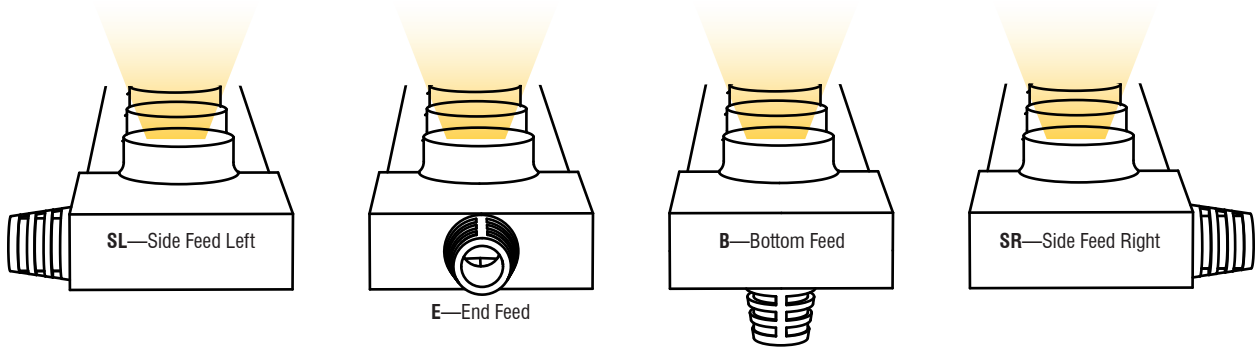

### SPECIFICATIONS

Series	FX—Floptix
Input Voltage	24 VDC
Watts per Foot	6.1W/ft
Beam Angle	20°, 30°, 40° 50°, and 20° × 40°
Max Run Length	16 ft per Power Feed
Cut Intervals	6.575" (167mm)
Bend Diameter	7" (180mm)
Tape Dimensions	0.875" (23mm) × 0.438" (11mm)
CRI	90+
Dimming Options	PWM, Triac, 0–10V, DMX, Hi-lume
Temp Range	-22°F (-40°C) to 122°F (45°C)

### ORDERING INFORMATION

Example: FX-24K-650-E-20-5FT-5.75IN

Item	CCT	Output	Feed Point	Beam Angle	Feet	Inches
<b>FX</b>		<b>650</b>			<b>_FT</b>	<b>_IN</b>
FX—Floptix	24K—2400K 27K—2700K 30K—3000K 35K—3500K 40K—4000K 50K—5000K	650—650 lm/ft	SL—Side Feed Left SR—Side Feed Right E—End Feed B—Bottom Feed	20—20° 30—30° 40—40° 50—50° 2040—20° × 40°	<b>Length</b> — Enter number of feet, followed by any remaining inches. (i.e. 5FT-5.75IN) <i>Max run length is 16ft per Power Feed.</i>	

Conforms to ANSI/UL Standard 2108  
 Certified to CAN/CSA Standard C22.2 No. 250.0

**FLOPTIX™**  
FLEXIBLE OPTICS

**FEED POINT GUIDE**

**MOUNTING CLIPS (10 PER PACK)**

**SPECIFICATIONS**

Model	FX-CM-CLP
Material	Stainless Steel
Length	0.59" (15mm)
Width	1.052" (26.72mm)
Height	0.452" (11.47mm)
Internal Width	0.997" (25.33mm)