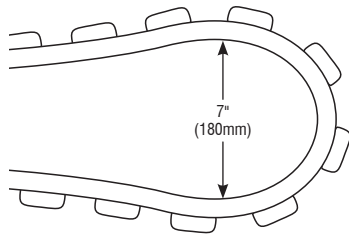

### SPECIFICATIONS

Series	FX—Floptix
Input Voltage	24 VDC
Watts per Foot	6.1W/ft
Beam Angle	20°, 30°, 40° 50°, and 20° × 40°
Max Run Length	16 ft per Power Feed
Cut Intervals	6.575" (167mm)
Bend Diameter	7" (180mm)
Tape Dimensions	0.875" (23mm) × 0.438" (11mm)
CRI	90+
Dimming Options	PWM, Triac, 0–10V, DMX, Hi-lume
Temp Range	-22°F (-40°C) to 122°F (45°C)

### ORDERING INFORMATION

Example: FX-24K-650-E-20-5FT-5.75IN

Item	CCT	Output	Feed Point	Beam Angle	Feet	Inches
<b>FX</b>		<b>650</b>			<b>_FT</b>	<b>_IN</b>
FX—Floptix	24K—2400K 27K—2700K 30K—3000K 35K—3500K 40K—4000K 50K—5000K	650—650 lm/ft	SL—Side Feed Left SR—Side Feed Right E—End Feed B—Bottom Feed	20—20° 30—30° 40—40° 50—50° 2040—20° × 40°	<b>Length</b> — Enter number of feet, followed by any remaining inches. (i.e. 5FT-5.75IN) <i>Max run length is 16ft per Power Feed.</i>	

Conforms to ANSI/UL Standard 2108  
 Certified to CAN/CSA Standard C22.2 No. 250.0

**FLOPTIX™**  
FLEXIBLE OPTICS

**FEED POINT GUIDE**

**MOUNTING CLIPS (10 PER PACK)**

**SPECIFICATIONS**

Model	FX-CM-CLP
Material	Stainless Steel
Length	0.59" (15mm)
Width	1.052" (26.72mm)
Height	0.452" (11.47mm)
Internal Width	0.997" (25.33mm)

**ALUMINUM CHANNEL**

**SPECIFICATIONS**

Model	FX-CM-CH
Material	Aluminum
Length	39.37" (1m)
Width	1.181" (30mm)
Height	0.421" (10.7mm)
Internal Width	1.083" (27.5mm)