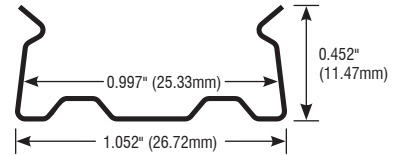

### SPECIFICATIONS

Series	FX—Floptix
Input Voltage	24 VDC
Watts per Foot	6.1W/ft
Beam Angle	20°, 30°, 40° 50°, and 20° × 40°
Max Run Length	16 ft per Power Feed
Cut Intervals	6.575" (167mm)
Bend Diameter	7" (180mm)
Tape Dimensions	0.875" (23mm) × 0.438" (11mm)
CRI	90+
Dimming Options	PWM, Triac, 0–10V, DMX, Hi-lume
Temp Range	-22°F (-40°C) to 122°F (45°C)

### ORDERING INFORMATION

Example: FX-24K-650-E-20-5FT-5.75IN

Item	CCT	Output	Feed Point	Beam Angle	Feet	Inches
<b>FX</b>		<b>650</b>			<b>_FT</b>	<b>_IN</b>
FX—Floptix	24K—2400K 27K—2700K 30K—3000K 35K—3500K 40K—4000K 50K—5000K	650—650 lm/ft	SL—Side Feed Left SR—Side Feed Right E—End Feed B—Bottom Feed	20—20° 30—30° 40—40° 50—50° 2040—20° × 40°	<b>Length</b> — Enter number of feet, followed by any remaining inches. (i.e. 5FT-5.75IN) <i>Max run length is 16ft per Power Feed.</i>	

Conforms to ANSI/UL Standard 2108  
 Certified to CAN/CSA Standard C22.2 No. 250.0

**FLOPTIX™**  
FLEXIBLE OPTICS

**FEED POINT GUIDE**

**MOUNTING CLIPS (10 PER PACK)**

**SPECIFICATIONS**

Model	FX-CM-CLP
Material	Stainless Steel
Length	0.59" (15mm)
Width	1.052" (26.72mm)
Height	0.452" (11.47mm)
Internal Width	0.997" (25.33mm)

**ALUMINUM CHANNEL**

**SPECIFICATIONS**

Model	FX-CM-CH
Material	Aluminum
Length	39.37" (1m)
Width	1.181" (30mm)
Height	0.421" (10.7mm)
Internal Width	1.083" (27.5mm)