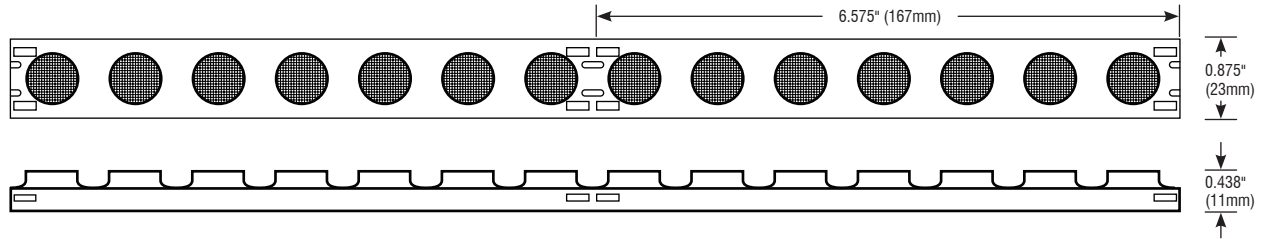

FLOPTIX™

FLEXIBLE OPTICS

Fixture Type: _____

Project: _____

Location: _____

MODEL	FX-24K-650	FX-27K-650	FX-30K-650	FX-35K-650	FX-40K-650	FX-50K-650
KELVIN	2400K	2700K	3000K	3500K	4000K	5000K
LUMENS	572 lm/ft	610 lm/ft	632 lm/ft	638 lm/ft	646 lm/ft	656 lm/ft

PRODUCT FEATURES

- Factory Built to Length
- Multiple Beam Options
- Flexible
- IP67