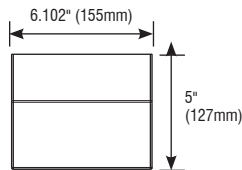

## PVX-R-6D

Lumen	39 lm
Watts	1.3W
Light Source Dimensions	5.905" × 3.385" (150mm × 86mm)

## PVX-R-12D

Lumen	180 lm
Watts	6W
Light Source Dimensions	11.811" × 3.385" (300mm × 86mm)

## PVX-R-3D HOUSING

Housing Part #	PVX-R-HSE-3D-S-SS
Housing Dimensions	3.345" × 5" (85mm × 127mm)

## PVX-R-6D HOUSING

Housing Part #	PVX-R-HSE-6D-S-SS
Housing Dimensions	6.102" × 5" (155mm × 127mm)