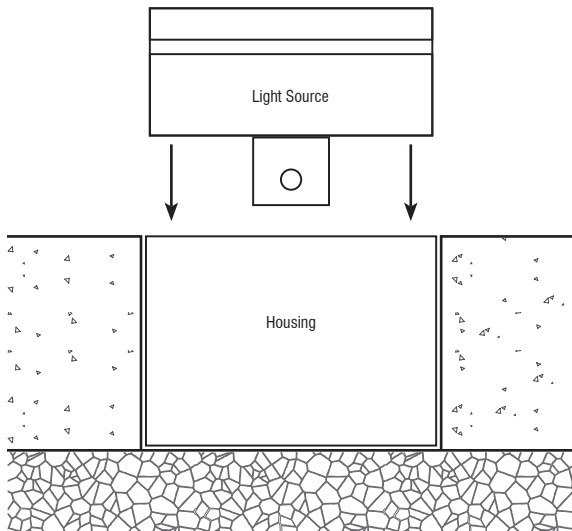

SPECIFICATIONS

Input Voltage	24VDC/Constant Voltage
Electrical Safety Classification	UL 2108 Non-Class 2
Beam Angle	120°
CRI	80
Temp Range	-13°F (-25°C) to 122°F (50°C)
IP Rating	IP67
Impact Rating	IK10
Drive-Over Rating	10,000 lbs