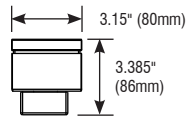

## PVX-R-6D

Lumen	39 lm
Watts	1.3W
Light Source Dimensions	5.905" × 3.385" (150mm × 86mm)