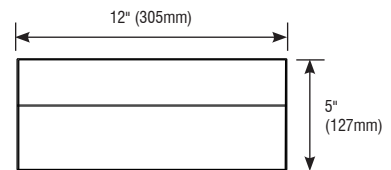

PVX-R-12D HOUSING

Housing Part #	PVX-R-HSE-12D-S-SS
Housing Dimensions	12" × 5" (305mm × 127mm)

HOUSING ORDERING INFORMATION Example: PVX-R-HSE-3D-S-SS

Item	Shape	Component	Diameter*	Depth	Material
PVX	R	HSE			SS
PVX—PAVEX	R—Round	HSE—Housing	3D—3" Diameter 6D—6" Diameter 12D—12" Diameter <i>*Custom Sizes Available, Consult Factory</i>	S—Standard 5" C—Custom	SS—Stainless Steel