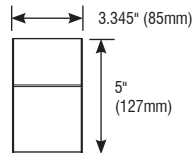

PVX-R-3D HOUSING

Housing Part #	PVX-R-HSE-3D-S-SS
Housing Dimensions	3.345" × 5" (85mm × 127mm)