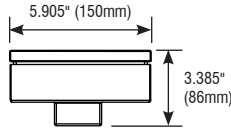

## PVX-R-3D

Lumen	39 lm
Watts	1.3W
Light Source Dimensions	3.15" × 3.385" (80mm × 86mm)

## PVX-R-6D

Lumen	39 lm
Watts	1.3W
Light Source Dimensions	5.905" × 3.385" (150mm × 86mm)

## PVX-R-12D

Lumen	180 lm
Watts	6W
Light Source Dimensions	11.811" × 3.385" (300mm × 86mm)