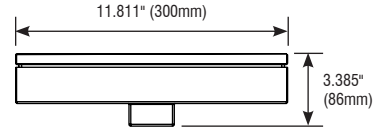

PVX-R-12D

Lumen	180 lm
Watts	6W
Light Source Dimensions	11.811" × 3.385" (300mm × 86mm)

LIGHT SOURCE ORDERING INFORMATION Example: PVX-R-3D-27K-ST-P-SS-24V

Item*	Shape	Dimensions*	CCT*	Control	Install	Body	Voltage
PVX	R			ST	P	SS	24V
PVX—PAVEX <i>*Housing Required</i>	R—Round	3D—3" Diameter 6D—6" Diameter 12D—12" Diameter <i>*Custom Sizes Available, Consult Factory</i>	27K—2700K 30K—3000K 35K—3500K 40K—4000K RD—Red GR—Green BL—Blue <i>*Custom CCT Available</i>	ST—On/Off	P—Paver	SS—Stainless Steel	24V