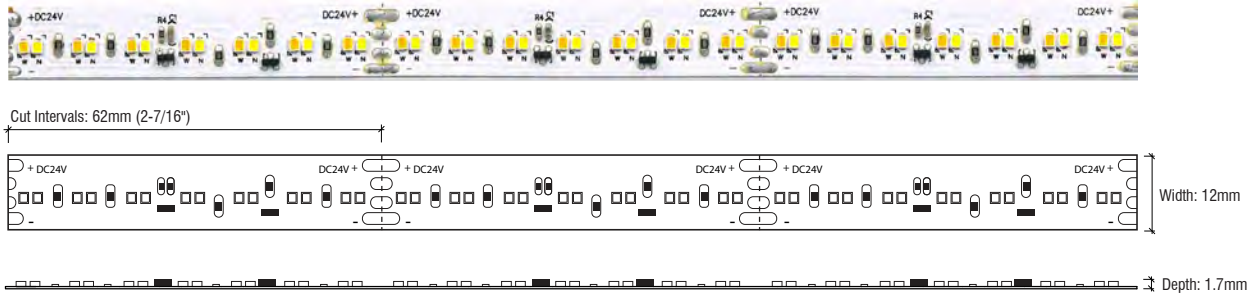

DIM TO WARM (INDOOR)

DW-SERIES | LINEAR LED LIGHTING

Fixture Type: _____

Project: _____

Location: _____

PRODUCT FEATURES

- 90+ CRI
- Dimmable
- 50,000 hour life
- 5-year warranty
- UL-listed for indoor
- 3M™ industrial adhesive backing
- For use with 24V power supplies

SPECIFICATIONS

Model	DW1830-24V (Indoor)
Input Voltage	24V DC / Constant Voltage
Watts per Foot	3.6W/ft @ Maximum Run Length
Kelvin Range	1800K–3000K
Lumens	307 lm/ft
Beam Spread	120°
Max Run Length	Unlimited, power every 20ft
Cut Intervals	2-7/16" (62mm)
Dimensions	1/2" (12mm) x 1/16" (1.2mm)
CRI	90+
Diode	Epistar 2016
Dimming Options	PWM, Triac, 0-10V, DMX, Hi-lume
Temp Range	-40°F (-40°C) to 149°F (65°C)

DIMMING CURVE

TOTAL WATTAGE USED AT EACH LENGTH

1ft	2ft	3ft	4ft	5ft	6ft	7ft	8ft	9ft	10ft	11ft	12ft	13ft	14ft	15ft	16ft	17ft	18ft	19ft	20ft
4.2	8.5	12.7	16.8	21	25.4	29.2	32.9	36.9	40.5	44.2	48	51.4	54.6	57.7	60.7	64.3	67	70.4	71.8