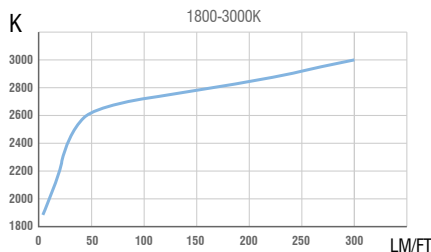

DIMMING CURVE

TOTAL WATTAGE USED AT EACH LENGTH

1ft	2ft	3ft	4ft	5ft	6ft	7ft	8ft	9ft	10ft	11ft	12ft	13ft	14ft	15ft	16ft	17ft	18ft	19ft	20ft
4.2	8.5	12.7	16.8	21	25.4	29.2	32.9	36.9	40.5	44.2	48	51.4	54.6	57.7	60.7	64.3	67	70.4	71.8

Conforms to ANSI/UL Standard 2108
Certified to CAN/CSA Standard C22.2 No. 250.0