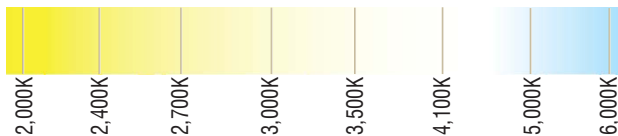

RGB COLOR SPECTRUM

KELVIN COLOR TEMPERATURE SCALE

Conforms to ANSI/UL Standard 2108
Certified to CAN/CSA Standard C22.2 No. 250.0