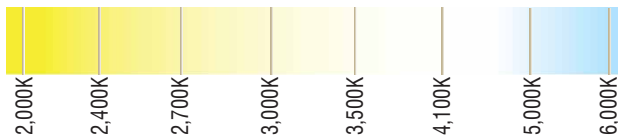

RGB COLOR SPECTRUM

KELVIN COLOR TEMPERATURE SCALE

Conforms to ANSI/UL Standard 2108
Certified to CAN/CSA Standard C22.2 No. 250.0