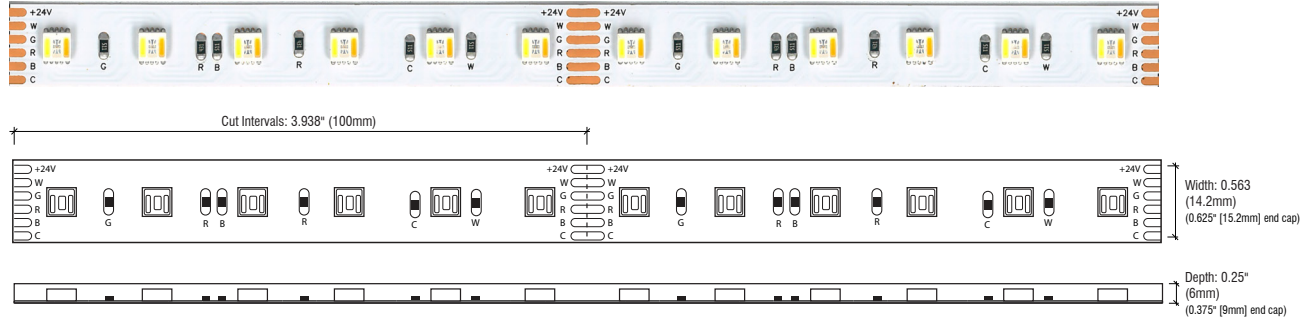

## PRODUCT FEATURES

- Ability to mix Kelvin temperatures
- 90+ CRI
- Dimmable
- 50,000 hour life
- 5-year warranty
- UL-listed for indoor and outdoor use
- 3M™ industrial adhesive backing
- For use with electronic power supplies

## SPECIFICATIONS

|                      |                                |
|----------------------|--------------------------------|
| Model                | RGBWA-WR-24V (Outdoor)         |
| Input Voltage        | 24V DC / Constant Voltage      |
| Beam Spread          | 120°                           |
| Max Run Length       | Unlimited, power every 25ft    |
| Production Intervals | 3.938" (100mm)                 |
| End Cap Dimensions   | 0.625" (15.2mm) × 0.375" (9mm) |
| Tape Dimensions      | 0.563" (14.2mm) × 0.25" (6mm)  |
| Average Watts        | 4 W/ft                         |
| Lumens               | 340 max. lm/ft                 |
| CRI                  | 3000K = 90+                    |
| Diode                | Epistar 5050                   |
| Dimming Options      | RF, WiFi, DMX                  |
| Temp Range           | -40°F (-40°C) to 149°F (65°C)  |
| Rating               | IP67                           |