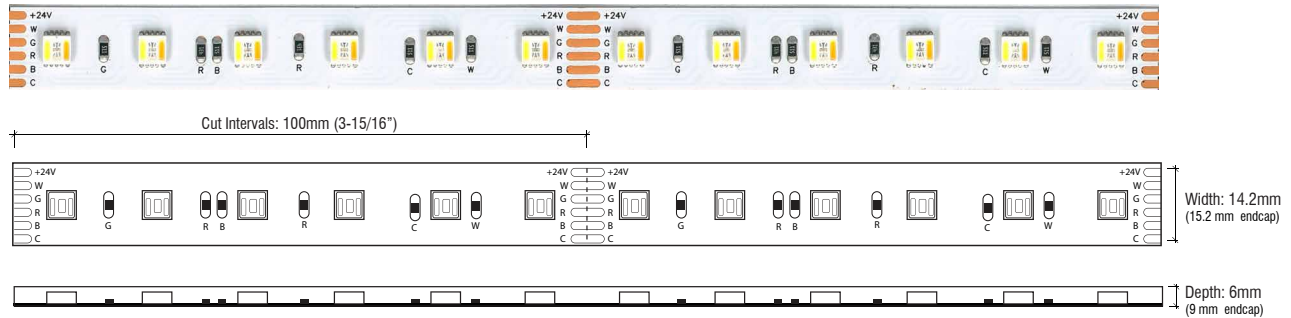

COLOR CHANGING + TUNING (OUTDOOR)

RGBWA-SERIES | COLOR TUNING | RUBBER COATED
LINEAR LED LIGHTING

Fixture Type: _____

Project: _____

Location: _____

PRODUCT FEATURES

- Ability to mix Kelvin temperatures
- 90+ CRI
- Dimmable
- 50,000 hour life
- 5-year warranty
- UL-listed for indoor and outdoor use
- 3M™ industrial adhesive backing
- For use with electronic power supplies

SPECIFICATIONS

Model	RGBWA-WR-24V (Outdoor)
Input Voltage	24V DC / Constant Voltage
Beam Spread	120°
Max Run Length	Unlimited, power every 25ft
Cut Intervals	3-15/16" (100mm)
End Cap Dimensions	19/32" (15.2mm) x 3/8" (9mm)
Tape Dimensions	9/16" (14.2mm) x 1/4" (6mm)
Average Watts	4 W/ft
Lumens	340 max. lm/ft
CRI	3000K = 90+
Diode	Epistar 5050
Dimming Options	RF, WiFi, DMX
Temp Range	-40°F (-40°C) to 149°F (65°C)
Rating	IP67