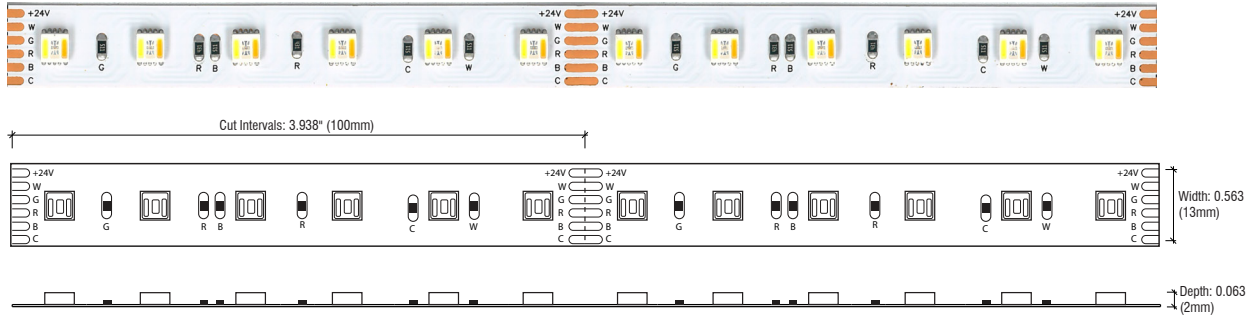

# COLOR CHANGING + TUNING (INDOOR)

RGBWA-SERIES | COLOR TUNING | LINEAR LED LIGHTING

Fixture Type: \_\_\_\_\_

Project: \_\_\_\_\_

Location: \_\_\_\_\_

## PRODUCT FEATURES

- Ability to mix Kelvin temperatures
- 90+ CRI
- Dimmable
- 50,000 hour life
- 5-year warranty
- UL-listed for indoor use
- 3M™ industrial adhesive backing
- For use with electronic power supplies

## SPECIFICATIONS

Model	RGBWA-24V (Indoor)
Input Voltage	24V DC / Constant Voltage
Beam Spread	120°
Max Run Length	Unlimited, power every 25ft
Cut Intervals	3.938" (100mm)
Dimensions	0.563" (13mm) × 0.063" (2mm)
Average Watts	4 W/ft
Lumens	340 max. lm/ft
CRI	3000K = 90+
Diode	Epistar 5050
Dimming Options	RF, WiFi, DMX
Temp Range	-40°F (-40°C) to 149°F (65°C)