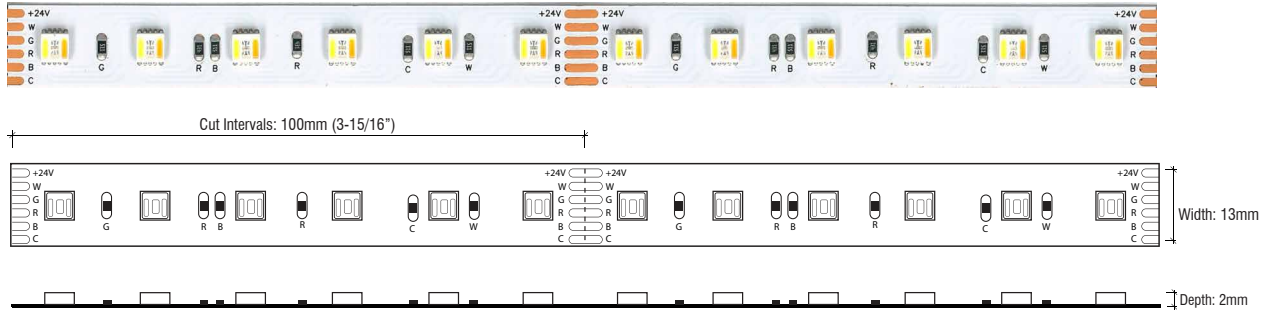

COLOR CHANGING + TUNING (INDOOR)

RGBWA-SERIES | COLOR TUNING | LINEAR LED LIGHTING

Fixture Type: _____

Project: _____

Location: _____

PRODUCT FEATURES

- Ability to mix Kelvin temperatures
- 90+ CRI
- Dimmable
- 50,000 hour life
- 5-year warranty
- UL-listed for indoor use
- 3M™ industrial adhesive backing
- For use with electronic power supplies

SPECIFICATIONS

Model	RGBWA-24V (Indoor)
Input Voltage	24V DC / Constant Voltage
Beam Spread	120°
Max Run Length	Unlimited, power every 25ft
Cut Intervals	3-15/16" (100mm)
Dimensions	9/16" (13mm) x 1/16" (2mm)
Average Watts	4 W/ft
Lumens	340 max. lm/ft
CRI	3000K = 90+
Diode	Epistar 5050
Dimming Options	RF, WiFi, DMX
Temp Range	-40°F (-40°C) to 149°F (65°C)