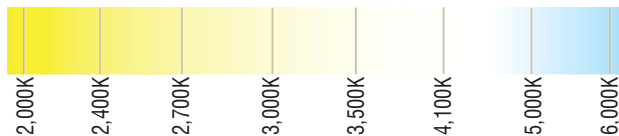

RGB COLOR SPECTRUM

KELVIN COLOR TEMPERATURE SCALE

Conforms to ANSI/UL Standard 2108
Certified to CAN/CSA Standard C22.2 No. 250.0