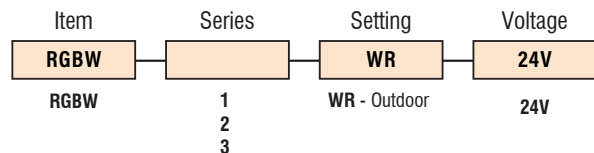

RGB COLOR SPECTRUM

ORDERING INFORMATION

Series	Max Run	Watts	Lumens
1	12.5 ft	7.7W	425 lm/ft
2	25 ft	3.8W	340 lm/ft
3	50 ft	1.9W	250 lm/ft

Example: **RGBW-3-WR-24V**