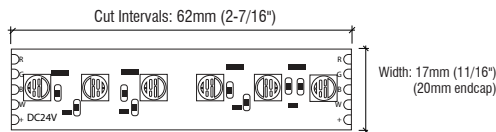

RGBW COLOR CHANGING (OUTDOOR)

CONSTANT CURRENT | RUBBER COATED

LINEAR LED LIGHTING

Fixture Type: _____

Project: _____

Location: _____

RGBW-1

RGBW-2 & RGBW-3

PRODUCT FEATURES

- 90+ CRI
- Dimmable
- 50,000 hour life
- 5-year warranty
- UL-listed for indoor and outdoor use
- 3M™ industrial adhesive backing
- Constant Current
- For use with electronic power supplies

SPECIFICATIONS

Input Voltage	24V DC / Constant Voltage
Beam Spread	120°
Max Run Length	Unlimited, power feed every 96W
Cut Intervals (RGBW-1)	2-7/16" (62mm)
Cut Intervals (RGBW-2 & 3)	3-15/16" (100mm)
Lumens	425 max. lm/ft
CRI	3000K = 90+
Diode	5050
Dimming Options	RF, WiFi, DMX
Temp Range	-40°F (-40°C) to 149°F (65°C)
Rating	IP67

RGB COLOR SPECTRUM

ORDERING INFORMATION

Series	Max Run	Watts	Lumens
1	12.5 ft	7.7W	425 lm/ft
2	25 ft	3.8W	340 lm/ft
3	50 ft	1.9W	250 lm/ft

Example: **RGBW-3-WR-24V**

Conforms to ANSI/UL Standard 2108
Certified to CAN/CSA Standard C22.2 No. 250.0