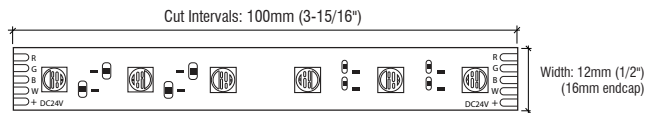

RGBW-2 & RGBW-3