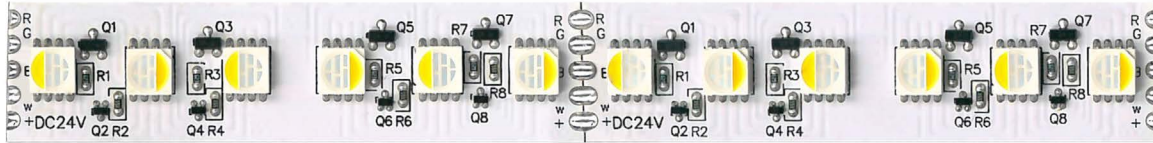

# RGBW COLOR CHANGING (OUTDOOR)

CONSTANT CURRENT | RUBBER COATED

LINEAR LED LIGHTING

Fixture Type: \_\_\_\_\_

Project: \_\_\_\_\_

Location: \_\_\_\_\_

## SPECIFICATIONS

Input Voltage	24V DC / Constant Voltage
Beam Spread	120°
Max Run Length	Unlimited, power feed every 96W
Cut Intervals (RGBW-1)	2-7/16" (62mm)
Cut Intervals (RGBW-2 & 3)	3-15/16" (100mm)
Lumens	425 max. lm/ft
CRI	3000K = 90+
Diode	5050
Dimming Options	RF, WiFi, DMX
Temp Range	-40°F (-40°C) to 149°F (65°C)
Rating	IP67

## ORDERING INFORMATION

Series	Max Run	Watts	Lumens
1	12.5 ft	7.7W	425 lm/ft
2	25 ft	3.8W	340 lm/ft
3	50 ft	1.9W	250 lm/ft

Example: **RGBW-3-WR-24V**

Conforms to ANSI/UL Standard 2108  
Certified to CAN/CSA Standard C22.2 No. 250.0