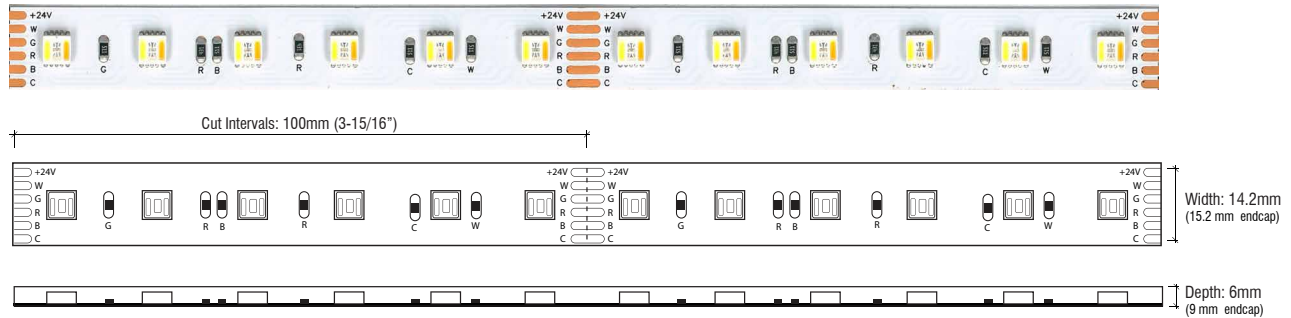

COLOR CHANGING + TUNING (OUTDOOR)

RGBCT-SERIES | COLOR CHANGING | RUBBER COATED
LINEAR LED LIGHTING

Fixture Type: _____

Project: _____

Location: _____

PRODUCT FEATURES

- Ability to mix Kelvin temperatures
- 90+ CRI
- Dimmable
- 50,000 hour life
- 5-year warranty
- UL-listed for indoor and outdoor use
- 3M™ industrial adhesive backing
- For use with electronic power supplies

SPECIFICATIONS

Model	RGBCT-WR-24V (Outdoor)
Input Voltage	24V DC / Constant Voltage
Beam Spread	120°
Max Run Length	Unlimited, power every 25ft
Cut Intervals	3-15/16" (100mm)
End Cap Dimensions	19/32" (15.2mm) x 3/8" (9mm)
Tape Dimensions	9/16" (14.2mm) x 1/4" (6mm)
Average Watts	4 W/ft
Lumens	340 max. lm/ft
CRI	3000K = 90+
Diode	Epistar 5050
Dimming Options	RF, WiFi, DMX
Temp Range	-40°F (-40°C) to 149°F (65°C)
Rating	IP67