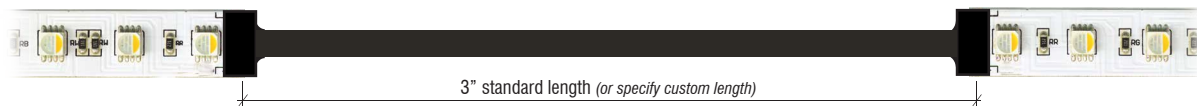

FACTORY MADE LEAD - CONNECTOR

CUSTOM-MANUFACTURED | 6-WIRE | SOLDERED CONNECTORS
FOR COLOR-CHANGING & COLOR TUNING LED PRODUCTS

Fixture Type: _____

Project: _____

Location: _____

FML-6C FACTORY MADE LEAD (FOR RGBW LED STRIP)

FMC-6C FACTORY MADE CONNECTOR (FOR RGBW LED STRIP)

STANDARD FEATURES

- CL2-Rated
- 20AWG

OPTIONS AVAILABLE

- Plenum-Rated
- Custom Length
- Custom Wire Gauge