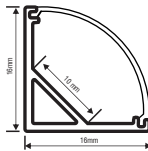

MELISSA 006

LINEAR EASY-SPEC™

KELVIN COLOR TEMPERATURE SCALE

Fixture Type: _____

Project: _____

Location: _____

FEATURES

- Optional seamless lensing up to 100ft
- 100 to 1000 lumens per foot
- Field replaceable light source
- 50,000 hour lamp life
- Dimmable to 1%
- Anodized finish

SPECIFICATIONS

Input Voltage	24V DC / Constant Voltage
CRI	90+
Diode	Epistar
Dimming Options	PWM, Triac, 0-10V
Temp Range	-40°F to 149°F
Channel Height	16mm (5/8")
Channel Width	16mm (5/8")

PART NUMBER BUILDER

Example:

006-I-36-PL-35K-WH-CP-SV-ULV

Model	Setting	Length (Unlimited)¹	Output	CCT	Lens	Mounting	Finish	Power Supply
006	I					CP	SV	ULV
006	I - Indoor	Inches	PJ - 100+lm/ft PL - 200+lm/ft PH - 300+lm/ft PQ - 500+lm/ft NRGBW - Color Changing <i>(Only available in 3K)</i>	24K - 2400 Kelvin 27K - 2700 Kelvin 3K - 3000 Kelvin 35K - 3500 Kelvin 41K - 4100 Kelvin 5K - 5000 Kelvin	NA - None WH - White	CP - Mounting Clips	SV - Silver <i>(Custom Finishes Available)</i>	ULV - Universal Power Supply²

¹Light Source is installed in field allowing for seamless lensing and unlimited run lengths

²120V = Forward Phase Dimming | 120/277 = 0-10V Dimming

For use with c us Light Source

Certified to CAN/CSA Standard C22.2 No. 250.0