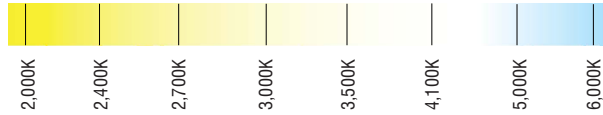

# MELISSA 006

LINEAR EASY-SPEC™

White Lens (WH) Mounting Clips (PC)

### KELVIN COLOR TEMPERATURE SCALE

Fixture Type: \_\_\_\_\_

Project: \_\_\_\_\_

Location: \_\_\_\_\_