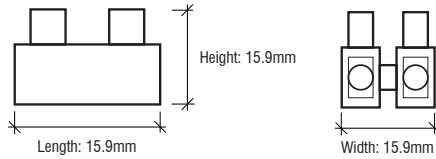

### SPECIFICATIONS

|          |               |
|----------|---------------|
| Model    | TB1           |
| Material | Nylon         |
| Length   | 15.9mm (5/8") |
| Width    | 15.9mm (5/8") |
| Height   | 15.9mm (5/8") |

### SPECIFICATIONS

|          |                   |
|----------|-------------------|
| Model    | SJB1S-TB1         |
| Material | Nylon             |
| Rating   | 10 Amp, 250 Volt  |
| Length   | 42.6mm (1-11/16") |
| Width    | 19mm (3/4")       |
| Height   | 12mm (7/16")      |
| Finish   | White Matte       |