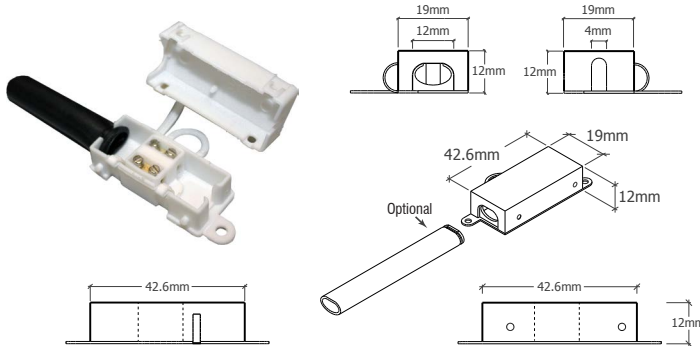

## TB1 TERMINAL BLOCK CONNECTOR

Connects fixtures with separation.

### SPECIFICATIONS

|          |               |
|----------|---------------|
| Model    | TB1           |
| Material | Nylon         |
| Length   | 15.9mm (5/8") |
| Width    | 15.9mm (5/8") |
| Height   | 15.9mm (5/8") |

## SJB1S-TB1 TERMINAL BLOCK CONNECTOR

Connects fixtures with separation inside a clean enclosure.

### SPECIFICATIONS

|          |                   |
|----------|-------------------|
| Model    | SJB1S-TB1         |
| Material | Nylon             |
| Rating   | 10 Amp, 250 Volt  |
| Length   | 42.6mm (1-11/16") |
| Width    | 19mm (3/4")       |
| Height   | 12mm (7/16")      |
| Finish   | White Matte       |