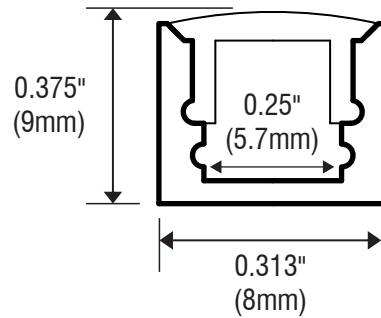

SPECIFICATIONS

Model	CH-073
Length	78.74" (2m)
External Width	0.313" (8mm)
Internal Width	0.25" (5.7mm)
Height	0.375" (9mm)

Aluminum Profile

White Lens (WH)

Mounting Clip (CP)

End Caps (EC)

Applications

ORDERING INFORMATION