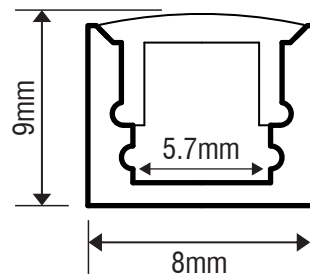

SPECIFICATIONS

Model	CH-073
Length	2 meters
External Width	8mm (5/16")
Internal Width	5.7mm (1/4")
Height	9mm (3/8")

Aluminum Profile

White Lens (WH)

Mounting Clip (CP)

End Caps (EC)

Applications

ORDERING INFORMATION