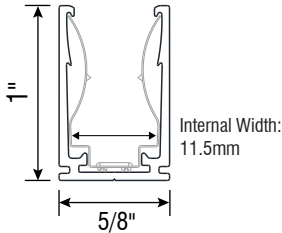

SIGNWAVE™ E-ACCESSORIES

FOR SIGNWAVE™ 1, 2, 5, 7 SERIES LIGHTING SYSTEM

Fixture Type: _____

Project: _____

Location: _____

SW-E-CH-AL-2M

(2-meter aluminum mounting channel)

SPECIFICATIONS

Model	SW-E-CH-AL-2M
Material	Aluminum
Length	2m (78-3/4")
Width	16.2mm (5/8")
Height	25.6mm (1")
Internal Width	11.5mm (7/16")

SW-E-CLP-AL

(1.5-inch aluminum mounting clip)

SPECIFICATIONS

Model	SW-E-CLP-AL
Material	Aluminum
Length	38.1mm (1-1/2")
Width	16.2mm (5/8")
Height	25.6mm (1")
Internal Width	11.5mm (7/16")

SW-E-CH-PL-2M

(2-meter plastic mounting clip)

SPECIFICATIONS

Model	SW-E-CH-PL-2M
Material	Plastic
Length	2m (78-3/4")
Width	14mm (9/16")
Height	24mm (15/16")
Internal Width	11.5mm (7/16")