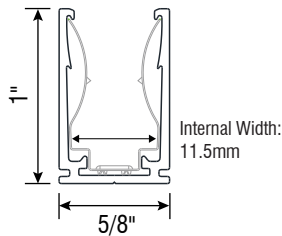

SIGNWAVE™ E-ACCESSORIES

FOR SIGNWAVE™ 1, 2, 5, 7 SERIES LIGHTING SYSTEM

Fixture Type: _____

Project: _____

Location: _____

SW-E-CH-AL-2M

(2-meter aluminum mounting channel)

SPECIFICATIONS

Model	SW-E-CH-AL-2M
Material	Aluminum
Length	2m (78-3/4")
Width	16.2mm (5/8")
Height	25.6mm (1")
Internal Width	11.5mm (7/16")

SW-E-CLP-AL

(1.5-inch aluminum mounting clip)

SPECIFICATIONS

Model	SW-E-CLP-AL
Material	Aluminum
Length	38.1mm (1-1/2")
Width	16.2mm (5/8")
Height	25.6mm (1")
Internal Width	11.5mm (7/16")

SW-E-CH-PL-2M

(2-meter plastic mounting clip)

SPECIFICATIONS

Model	SW-E-CH-PL-2M
Material	Plastic
Length	2m (78-3/4")
Width	14mm (9/16")
Height	24mm (15/16")
Internal Width	11.5mm (7/16")