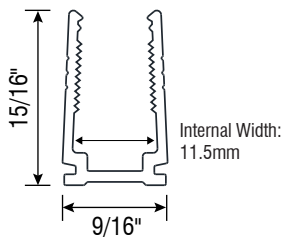

SIGNWAVE™ E-ACCESSORIES

FOR SIGNWAVE™ 1, 2, 5, 7 SERIES LIGHTING SYSTEM

Fixture Type: _____

Project: _____

Location: _____

SW-E-CH-AL-2M

(2-meter aluminum mounting channel)

SPECIFICATIONS

Model	SW-E-CH-AL-2M
Material	Aluminum
Length	2m (78-3/4")
Width	16.2mm (5/8")
Height	25.6mm (1")
Internal Width	11.5mm (7/16")

SW-E-CLP-AL

(1.5-inch aluminum mounting clip)

SPECIFICATIONS

Model	SW-E-CLP-AL
Material	Aluminum
Length	38.1mm (1-1/2")
Width	16.2mm (5/8")
Height	25.6mm (1")
Internal Width	11.5mm (7/16")

SW-E-CH-PL-2M

(2-meter plastic mounting clip)

SPECIFICATIONS

Model	SW-E-CH-PL-2M
Material	Plastic
Length	2m (78-3/4")
Width	14mm (9/16")
Height	24mm (15/16")
Internal Width	11.5mm (7/16")