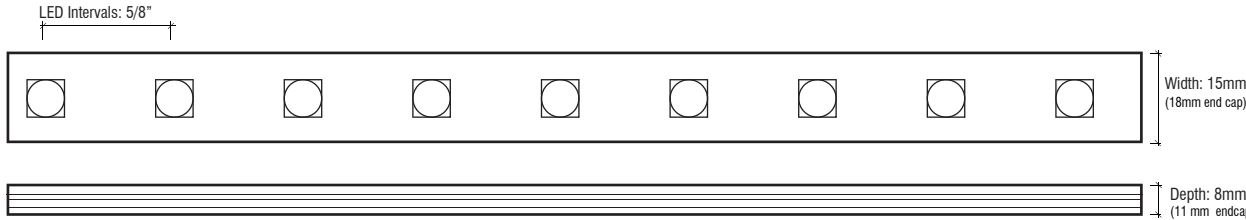

XERO™ (INDOOR/OUTDOOR)

LINE VOLTAGE | LINEAR LED LIGHTING | 3000K

Fixture Type: _____

Project: _____

Location: _____

PRODUCT FEATURES

- ETL-Listed for indoor and outdoor use
- 120V Input
- 172 lumens per foot
- Dimmable
- 50,000 hour life
- IP65 Rating

KELVIN COLOR TEMPERATURE SCALE

SPECIFICATIONS

Model	X3K-WH (Indoor./Outdoor)
Input Voltage	120V AC
Watts/ft	2.5
Beam Spread	120°
Max Run Length	140ft
Cut Intervals	18" (45.72cm)
End Cap Dimensions	11/16" (18mm) x 7/16" (11mm)
Tape Dimensions	9/16" (15mm) x 5/16" (8mm)
CRI	80
Diode	Epistar 5050
Dimming Options	Triac
Temp Range	-40°F (-40°C) to 149°F (65°C)

REQUIRED COMPONENT*

X-FML-PLUG
(58-inch plug-in power feed)

OPTIONAL ACCESSORIES

X-CH-AL-1M
(1-meter aluminum mounting channel)

X-CLIP
(Economic plastic mounting clip)

* Power feed required. Please purchase a plug-in power feed when placing order.