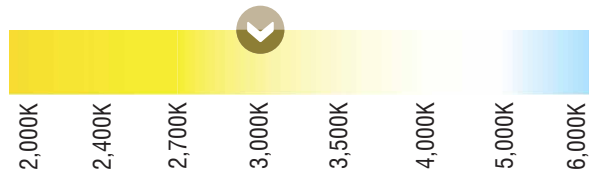

XERO™ (INDOOR/OUTDOOR)

LINE VOLTAGE | LINEAR LED LIGHTING | 3000K

Fixture Type: _____

Project: _____

Location: _____

PRODUCT FEATURES

- ETL-Listed for indoor and outdoor use
- 120V Input
- 172 lumens per foot
- Dimmable
- 50,000 hour life
- IP65 Rating

KELVIN COLOR TEMPERATURE SCALE

SPECIFICATIONS

Model	X3K-WH (Indoor./Outdoor)
Input Voltage	120V AC
Watts/ft	2.5
Beam Spread	120°
Max Run Length	140ft
Cut Intervals	18" (45.72cm)
End Cap Dimensions	11/16" (18mm) x 7/16" (11mm)
Tape Dimensions	9/16" (15mm) x 5/16" (8mm)
CRI	80
Diode	Epistar 5050
Dimming Options	Triac
Temp Range	-40°F (-40°C) to 149°F (65°C)