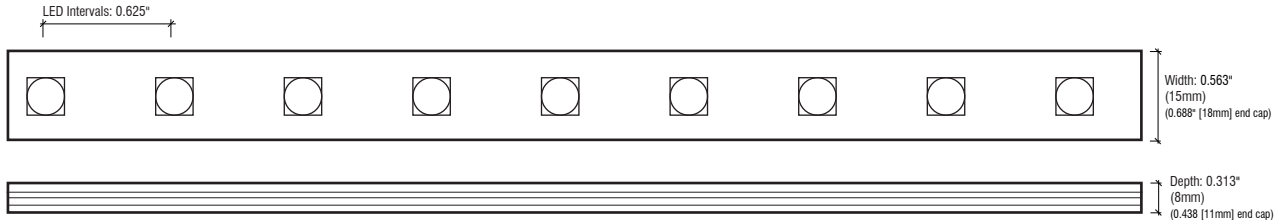

XERO™ (INDOOR/OUTDOOR)

LINE VOLTAGE | LINEAR LED LIGHTING | 3000K

Fixture Type: _____

Project: _____

Location: _____

PRODUCT FEATURES

- ETL-Listed for indoor and outdoor use
- 120V Input
- 172 lumens per foot
- Dimmable
- 50,000 hour life
- IP65 Rating

KELVIN COLOR TEMPERATURE SCALE

SPECIFICATIONS

Model	X30K-WH (Indoor./Outdoor)
Input Voltage	120V AC
Watts/ft	2.5
Beam Spread	120°
Max Run Length	140ft
Production Intervals	18" (45.72cm)
End Cap Dimensions	0.688" (18mm) × 0.438" (11mm)
Tape Dimensions	0.563" (15mm) × 0.313" (8mm)
CRI	80
Diode	5050
Dimming Options	Triac
Temp Range	-40°F (-40°C) to 149°F (65°C)

REQUIRED COMPONENT*

X-FML-PLUG
(58-inch plug-in power feed)

OPTIONAL ACCESSORIES

X-CH-AL-1M
(1-meter aluminum mounting channel)

X-CLIP
(Economic plastic mounting clip)

* Power feed required. Please purchase a plug-in power feed when placing order.