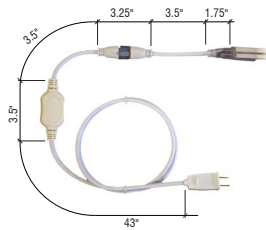

XERO™ (INDOOR/OUTDOOR)

LINE VOLTAGE | LINEAR LED LIGHTING | 3000K

Fixture Type: _____

Project: _____

Location: _____

PRODUCT FEATURES

- ETL-Listed for indoor and outdoor use
- 120V Input
- 172 lumens per foot
- Dimmable
- 50,000 hour life
- IP65 Rating

KELVIN COLOR TEMPERATURE SCALE

SPECIFICATIONS

Model	X30K-WH (Indoor./Outdoor)
Input Voltage	120V AC
Watts/ft	2.5
Beam Spread	120°
Max Run Length	140ft
Production Intervals	18" (45.72cm)
End Cap Dimensions	0.688" (18mm) × 0.438" (11mm)
Tape Dimensions	0.563" (15mm) × 0.313" (8mm)
CRI	80
Diode	5050
Dimming Options	Triac
Temp Range	-40°F (-40°C) to 149°F (65°C)

REQUIRED COMPONENT*

X-FML-PLUG
(58-inch plug-in power feed)

OPTIONAL ACCESSORIES

X-CH-AL-1M
(1-meter aluminum mounting channel)

X-CLIP
(Economic plastic mounting clip)

* Power feed required. Please purchase a plug-in power feed when placing order.