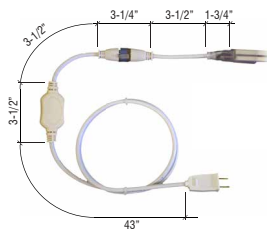

XERO™ (INDOOR/OUTDOOR)

LINE VOLTAGE | LINEAR LED LIGHTING | 3000K

Fixture Type: _____

Project: _____

Location: _____

PRODUCT FEATURES

- ETL-Listed for indoor and outdoor use
- 120V Input
- 172 lumens per foot
- Dimmable
- 50,000 hour life
- IP65 Rating

KELVIN COLOR TEMPERATURE SCALE

SPECIFICATIONS

Model	X3K-WH (Indoor./Outdoor)
Input Voltage	120V AC
Watts/ft	2.5
Beam Spread	120°
Max Run Length	140ft
Cut Intervals	18" (45.72cm)
End Cap Dimensions	11/16" (18mm) x 7/16" (11mm)
Tape Dimensions	9/16" (15mm) x 5/16" (8mm)
CRI	80
Diode	Epistar 5050
Dimming Options	Triac
Temp Range	-40°F (-40°C) to 149°F (65°C)

REQUIRED COMPONENT*

X-FML-PLUG
(58-inch plug-in power feed)

OPTIONAL ACCESSORIES

X-CH-AL-1M
(1-meter aluminum mounting channel)

X-CLIP
(Economic plastic mounting clip)

* Power feed required. Please purchase a plug-in power feed when placing order.