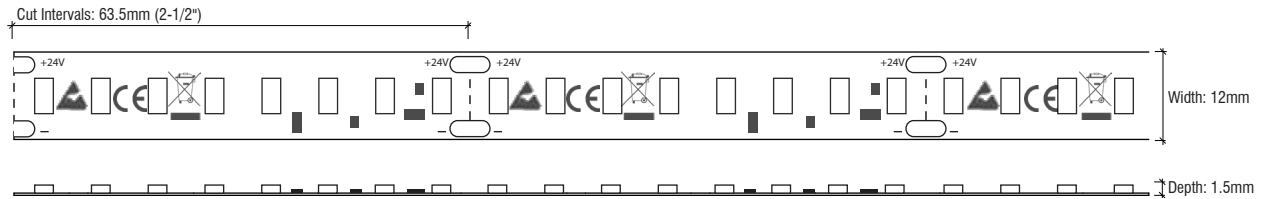

VERTEX™ 1000 (INDOOR)

VT-SERIES | LINEAR LED LIGHTING

Fixture Type: _____

Project: _____

Location: _____

MODEL:	VT27K-24V	VT3K-24V	VT35K-24V	VT41K-24V	VT5K-24V
Kelvin	2700K	3000K	3500K	4100K	5000K
Lumens	966 lm/ft	1000 lm/ft	1020 lm/ft	1041 lm/ft	1065 lm/ft

PRODUCT FEATURES

- 1000 lumens per foot
- Dimmable
- 50,000 hour life
- 5-year warranty
- UL-listed for indoor use
- 3M™ Industrial adhesive backing
- For use with 24V power supplies

SPECIFICATIONS

Series	VT - Vertex™ 1000 (Indoor)
Input Voltage	24V DC / Constant Voltage
Watts per Foot	6.7W/ft @ Maximum Run Length
Beam Spread	120°
Max Run Length	Unlimited, power every 14ft
Cut Intervals	2-1/2" (63.5mm)
Dimensions	1/2" (12mm) x 1/6" (1.5mm)
CRI	85+
Diode	Samsung 5630
Dimming Options	PWM, Triac, 0-10V, DMX, Hi-lume
Temp Range	-40°F (-40°C) to 149°F (65°C)