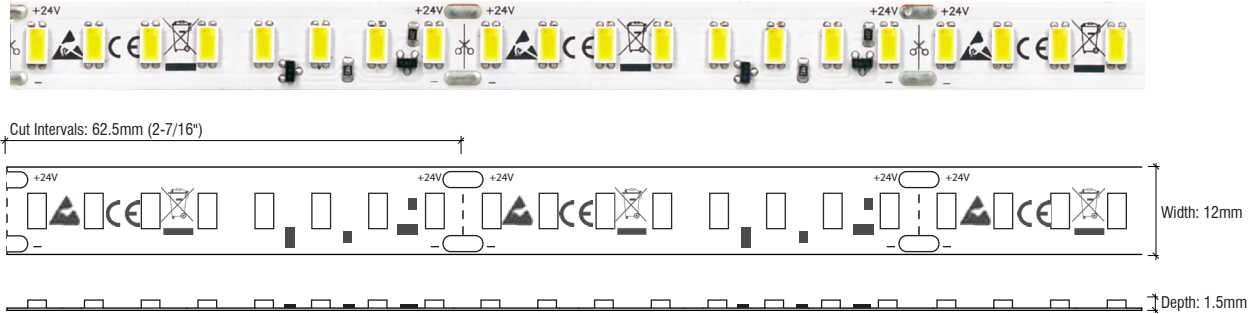

VERTEX™ 1000 (INDOOR)

VT-SERIES | LINEAR LED LIGHTING

Fixture Type: _____

Project: _____

Location: _____

MODEL:	VT27K-24V	VT3K-24V	VT35K-24V	VT41K-24V	VT5K-24V
Kelvin	2700K	3000K	3500K	4100K	5000K
Lumens	966 lm/ft	1000 lm/ft	1020 lm/ft	1041 lm/ft	1065 lm/ft

PRODUCT FEATURES

- 1000 lumens per foot
- Dimmable
- 50,000 hour life
- 5-year warranty
- UL-listed for indoor use
- 3M™ Industrial adhesive backing
- For use with 24V power supplies

SPECIFICATIONS

Series	VT - Vertex™ 1000 (Indoor)
Input Voltage	24VDC / Constant Voltage
Watts per Foot	6.7W/ft @ Maximum Run Length
Beam Spread	120°
Max Run Length	Unlimited, power every 14ft
Cut Intervals	2-7/16" (62.5mm)
Dimensions	1/2" (12mm) x 1/6" (1.5mm)
CRI	85+
Diode	5630
Dimming Options	PWM, Triac, 0-10V, DMX, Hi-lume
Temp Range	-40°F (-40°C) to 149°F (65°C)

KELVIN COLOR TEMPERATURE SCALE

TOTAL WATTAGE USED AT EACH LENGTH

1ft	2ft	3ft	4ft	5ft	6ft	7ft	8ft	9ft	10ft	11ft	12ft	13ft	14ft
6.7	13.4	20.1	26.8	33.4	40.1	46.8	53.5	60.2	66.9	73.5	80.3	86.9	93.6

Conforms to ANSI/UL Standard 2108
 Certified to CAN/CSA Standard C22.2 No. 250.0