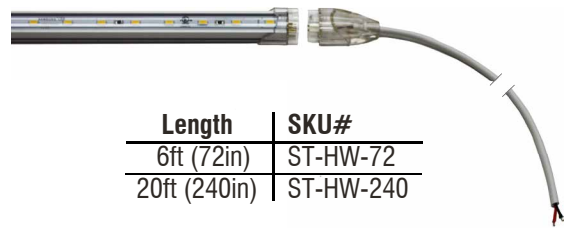

STIX™ ACCESSORIES

Fixture Type: _____

Project: _____

Location: _____

JUMP COUPLER (not included)

Length	SKU#	12in	ST-JC-12
2in	ST-JC-2	24in	ST-JC-24
6in	ST-JC-6	48in	ST-JC-48

**Custom Lengths Available*

HARDWIRE POWER FEED (not included)

Length	SKU#
6ft (72in)	ST-HW-72
20ft (240in)	ST-HW-240

**Custom Lengths Available*

MOUNTING CLIPS (included)

SKU#
ST-MC