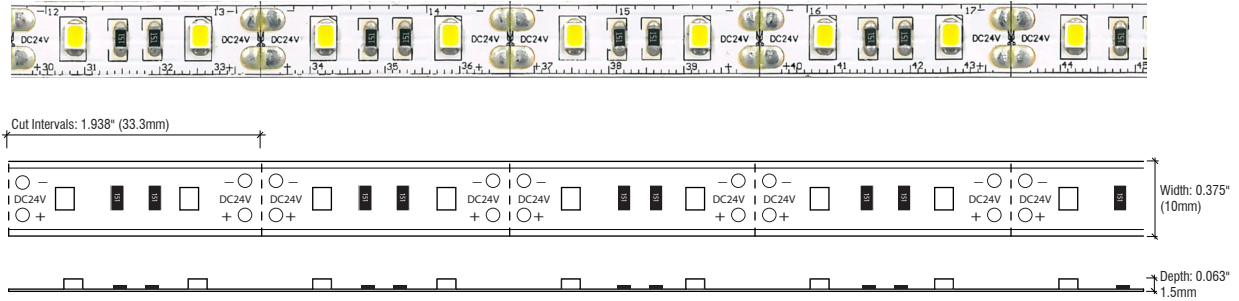

# SUNSET STRIP (INDOOR)

SS-SERIES | LINEAR LED

Fixture Type: \_\_\_\_\_

Project: \_\_\_\_\_

Location: \_\_\_\_\_

## SPECIFICATIONS

Model	SS18K-24V (Indoor)
Input Voltage	24V DC / Constant Voltage
Watts per Foot	3.2W/ft @ Maximum Run Length
Beam Spread	120°
Max Run Length	Unlimited, power every 30ft
Cut Intervals	1.938" (33.3mm)
Dimensions	0.375" (10mm) × 0.063" (1.5mm)
Lumens	210 lm/ft
CRI	1800K = 90+
Diode	2835
Dimming Options	PWM, Triac, 0-10V, DMX, Hi-lume
Temp Range	-40°F (-40°C) to 149°F (65°C)

## TOTAL WATTAGE USED AT EACH LENGTH

1ft	2ft	3ft	4ft	5ft	6ft	7ft	8ft	9ft	10ft	11ft	12ft	13ft	14ft	15ft
4.2	8.5	12.7	16.8	21	25.4	29.2	32.9	36.9	40.5	44.2	48	51.4	54.6	57.7
16ft	17ft	18ft	19ft	20ft	21ft	22ft	23ft	24ft	25ft	26ft	27ft	28ft	29ft	30ft
60.7	64.3	67	70.4	71.8	75.2	77.7	80	83	85.1	86.6	88.7	91.2	93.7	94.6