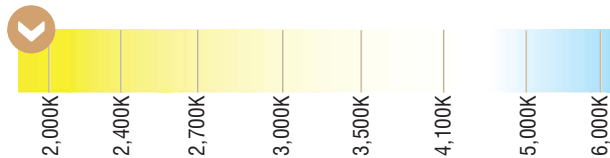

## SPECIFICATIONS

Model	SS18K-24V (Indoor)
Input Voltage	24V DC / Constant Voltage
Watts per Foot	3.2W/ft @ Maximum Run Length
Beam Spread	120°
Max Run Length	Unlimited, power every 30ft
Cut Intervals	1.938" (33.3mm)
Dimensions	0.375" (10mm) × 0.063" (1.5mm)
Lumens	210 lm/ft
CRI	1800K = 90+
Diode	2835
Dimming Options	PWM, Triac, 0-10V, DMX, Hi-lume
Temp Range	-40°F (-40°C) to 149°F (65°C)

## KELVIN COLOR TEMPERATURE SCALE