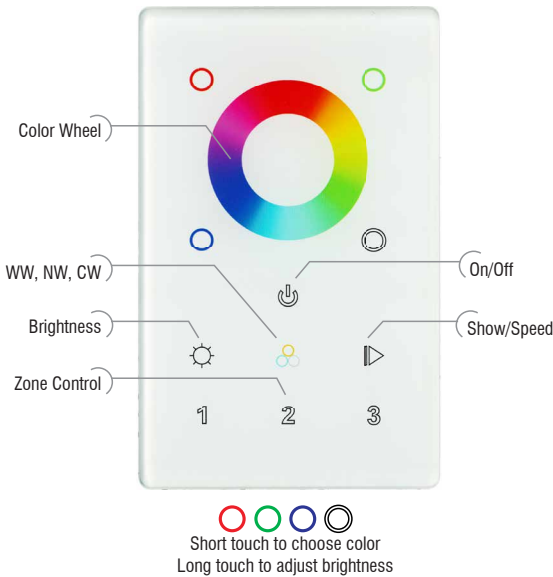

RFC-A-RGBW-3Z-IW-W

3-ZONE | RGBW | IN-WALL CONTROL STATION

Fixture Type: _____

Project: _____

Location: _____

PRODUCT FEATURES

- Controls up to three zones
- Compatible with standard 1-gang electrical box
- Compatible with RFR-A series receivers
- Individual control of R, G, B, & W channels
- Can control multiple RF receivers
- Sensitive glass touch panel
- Ten preset modes

WIRING DIAGRAM

SPECIFICATIONS

Model	RFC-A-RGBW-3Z-IW-W
Device Color	White
Voltage	12-24V DC
RF Wireless Control	Yes
Operation Frequency	434MHz/868MHz
RF Range	Up to 50ft
Dimensions L*W*D	4-3/4" x 2-15/16" x 1-1/8"
IP Rating	IP20
Temp Range	-4°F to 122°F
Color Touch Wheel	Yes
Dim Range	1% to 100%