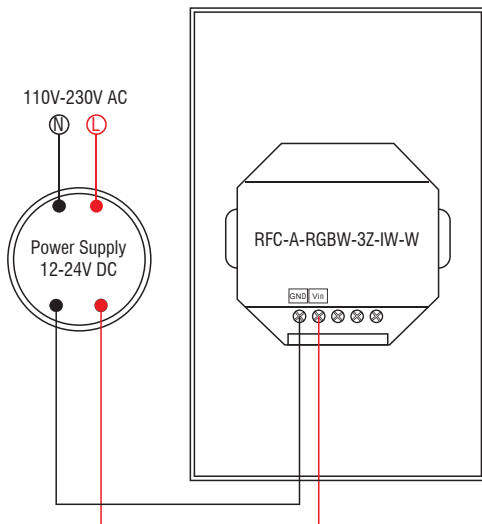

RFC-A-RGBW-3Z-IW-W

3-ZONE | RGBW | IN-WALL CONTROL STATION

Fixture Type: _____

Project: _____

Location: _____

PRODUCT FEATURES

- Controls up to three zones
- Compatible with standard 1-gang electrical box
- Compatible with RFR-A series receivers
- Individual control of R, G, B, & W channels
- Can control multiple RF receivers
- Sensitive glass touch panel
- Ten preset modes

WIRING DIAGRAM

SPECIFICATIONS

Model	RFC-A-RGBW-3Z-IW-W
Device Color	White
Voltage	12-24V DC
RF Wireless Control	Yes
Operation Frequency	434MHz/868MHz
RF Range	Up to 50ft
Dimensions L*W*D	4-3/4" x 2-15/16" x 1-1/8"
IP Rating	IP20
Temp Range	-4°F to 122°F
Color Touch Wheel	Yes
Dim Range	1% to 100%