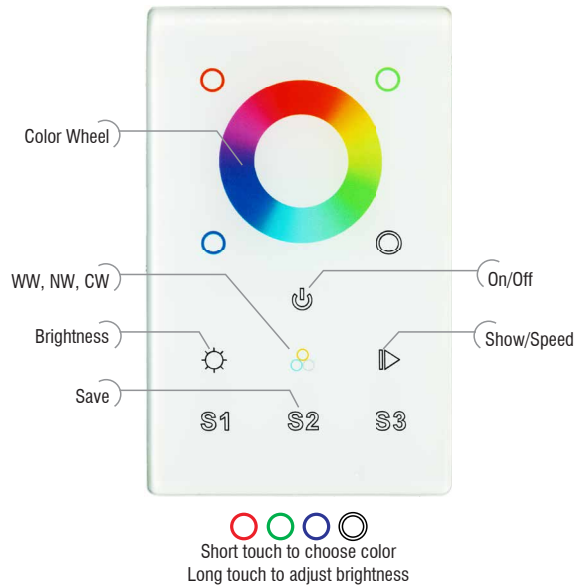

RFC-A-RGBW-3S-IW-W

3-SCENE | RGBW | IN-WALL CONTROL STATION

Fixture Type: _____

Project: _____

Location: _____

PRODUCT FEATURES

- Controls one zone and saves up to three scenes
- Compatible with standard 1-gang electrical box
- Compatible with RFR-A series receivers
- Individual control of R, G, B, & W channels
- Can control multiple RF receivers
- Sensitive glass touch panel
- Ten preset modes

WIRING DIAGRAM

SPECIFICATIONS

Model	RFC-A-RGBW-3S-IW-W
Device Color	White
Voltage	12-24V DC
RF Wireless Control	Yes
Operation Frequency	434MHz/868MHz
RF Range	Up to 50ft
Dimensions L*W*D	4-3/4" x 2-15/16" x 1-1/8"
IP Rating	IP20
Temp Range	-4°F to 122°F
Color Touch Wheel	Yes
Dim Range	1% to 100%