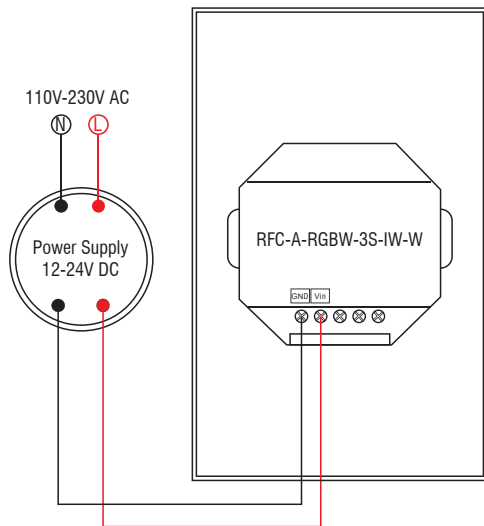

RFC-A-RGBW-3S-IW-W

3-SCENE | RGBW | IN-WALL CONTROL STATION

Fixture Type: _____

Project: _____

Location: _____

PRODUCT FEATURES

- Controls one zone and saves up to three scenes
- Compatible with standard 1-gang electrical box
- Compatible with RFR-A series receivers
- Individual control of R, G, B, & W channels
- Can control multiple RF receivers
- Sensitive glass touch panel
- Ten preset modes

WIRING DIAGRAM

SPECIFICATIONS

Model	RFC-A-RGBW-3S-IW-W
Device Color	White
Voltage	12-24V DC
RF Wireless Control	Yes
Operation Frequency	434MHz/868MHz
RF Range	Up to 50ft
Dimensions L*W*D	4-3/4" x 2-15/16" x 1-1/8"
IP Rating	IP20
Temp Range	-4°F to 122°F
Color Touch Wheel	Yes
Dim Range	1% to 100%