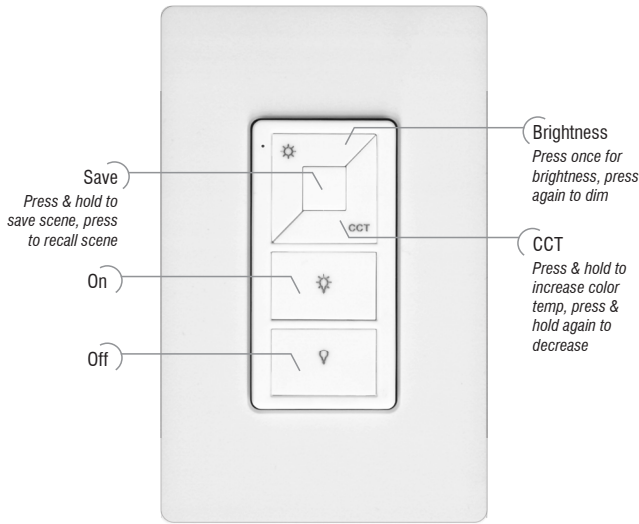

RFC-A-CCT-1ZD-IW-BT-W

1-ZONE | CCT | IN-WALL CONTROL STATION

Fixture Type: _____

Project: _____

Location: _____

PRODUCT FEATURES

- Dimming and color tuning via push button controls
- Removable, magnet-mount controller
- Compatible with 1-gang electrical box
- Compatible with RFR-A series receivers
- Can control multiple RF receivers
- Battery operated (*included*)

DIMENSIONS

SPECIFICATIONS

Model	RFC-A-CCT-1ZD-IW-BT-W
Device Color	White
Voltage	3V DC
Battery Compartment	1 x CR2032 battery (included)
RF Wireless Control	Yes
Operation Frequency	434MHz/868MHz
RF Range	Up to 50ft
Dimensions L*W*D	2-5/8" x 1-1/4" x 3/8"
IP Rating	IP20
Temp Range	-4°F to 122°F
Push Buttons	Yes
Dim Range	1% to 100%

INSTALLATION