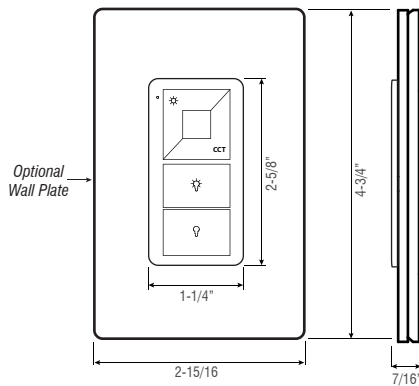

RFC-A-CCT-1ZD-IW-BT-W

1-ZONE | CCT | IN-WALL CONTROL STATION

Fixture Type: _____

Project: _____

Location: _____

PRODUCT FEATURES

- Dimming and color tuning via push button controls
- Removable, magnet-mount controller
- Compatible with 1-gang electrical box
- Compatible with RFR-A series receivers
- Can control multiple RF receivers
- Battery operated (*included*)

DIMENSIONS

SPECIFICATIONS

Model	RFC-A-CCT-1ZD-IW-BT-W
Device Color	White
Voltage	3V DC
Battery Compartment	1 x CR2032 battery (included)
RF Wireless Control	Yes
Operation Frequency	434MHz/868MHz
RF Range	Up to 50ft
Dimensions L*W*D	2-5/8" x 1-1/4" x 3/8"
IP Rating	IP20
Temp Range	-4°F to 122°F
Push Buttons	Yes
Dim Range	1% to 100%