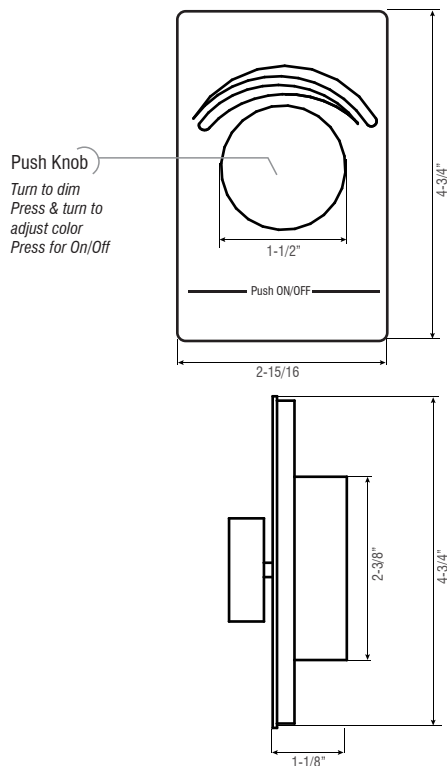

RFC-A-CCT-1Z-IW-BT-W

1-ZONE | CCT | IN-WALL CONTROL STATION

Fixture Type: _____

Project: _____

Location: _____

PRODUCT FEATURES

- Dimming and color tuning via rotary knob
- Compatible with 1-gang electrical box
- Compatible with RFR-A series receivers
- Can control multiple RF receivers
- Battery operated (*included*)

OPERATION & DIMENSIONS

SPECIFICATIONS

Model	RFC-A-CCT-1Z-IW-BT-W
Device Color	White
Voltage	3V DC
Battery Compartment	1 x CR2025 battery (included)
RF Wireless Control	Yes
Operation Frequency	434MHz/868MHz
RF Range	Up to 50ft
Dimensions L*W*D	4-3/4" x 2-15/16" x 1-1/8"
IP Rating	IP20
Temp Range	-4°F to 122°F
Rotary Knob	Yes, 1-1/2" diameter
Dim Range	1% to 100%