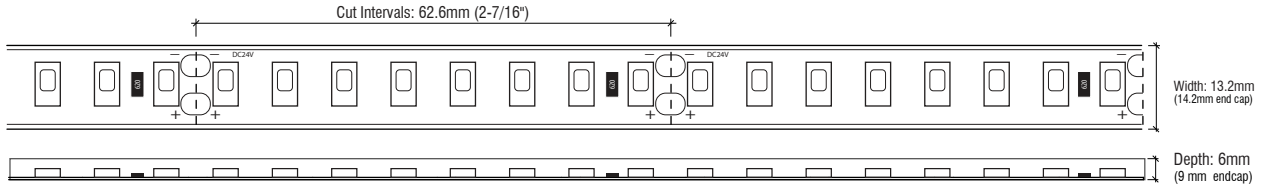

PERFORMANCE 500 (OUTDOOR)

PQ-SERIES | RUBBER COATED | LINEAR LED LIGHTING

Fixture Type: _____

Project: _____

Location: _____

MODEL:	PQ27K-WR-24V	PQ3K-WR-24V	PQ35K-WR-24V	PQ41K-WR-24V	PQ5K-WR-24V
Kelvin	2700K	3000K	3500K	4100K	5000K
Lumens	508 lm/ft	530 lm/ft	551 lm/ft	572 lm/ft	594 lm/ft
Rating	IP67	IP67	IP67	IP67	IP67

PRODUCT FEATURES

- 90+ CRI
- Dimmable
- 50,000 hour life
- 5-year warranty
- UL-listed for indoor and outdoor use
- 3M™ Industrial adhesive backing
- For use with 24V power supplies

SPECIFICATIONS

Series	PQ - Performance 500 (Outdoor)
Input Voltage	24V DC / Constant Voltage
Watts per Foot	2.6W/ft @ Maximum Run Length
Beam Spread	120°
Max Run Length	Unlimited, power every 25ft
Cut Intervals	2-7/16" (62.6mm)
End Cap Dimensions	9/16" (14.2mm) x 3/8" (9mm)
Tape Dimensions	17/32" (13.2mm) x 1/4" (6mm)
CRI	90+
Diode	Epistar 2835
Dimming Options	PWM, Triac, 0-10V, DMX, Hi-lume
Temp Range	-40°F (-40°C) to 149°F (65°C)