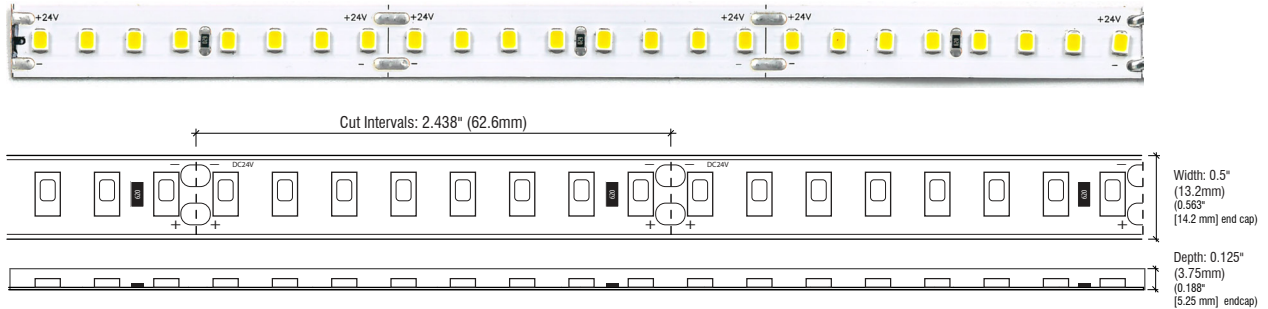

PERFORMANCE 500 (OUTDOOR)

PQ-SERIES | RUBBER COATED | LINEAR LED LIGHTING

Fixture Type: _____

Project: _____

Location: _____

MODEL:	PQ27K-WR-24V	PQ30K-WR-24V	PQ35K-WR-24V	PQ40K-WR-24V	PQ50K-WR-24V
Kelvin	2700K	3000K	3500K	4000K	5000K
Lumens	508 lm/ft	530 lm/ft	551 lm/ft	572 lm/ft	594 lm/ft
Rating	IP67	IP67	IP67	IP67	IP67

PRODUCT FEATURES

- 90+ CRI
- Dimmable
- 50,000 hour life
- 5-year warranty
- UL-listed for indoor and outdoor use
- 3M™ Industrial adhesive backing
- For use with 24V power supplies

SPECIFICATIONS

Series	PQ - Performance 500 (Outdoor)
Input Voltage	24V DC / Constant Voltage
Watts per Foot	2.6W/ft @ Maximum Run Length
Beam Spread	120°
Max Run Length	Unlimited, power every 25ft
Production Intervals	2.438" (62.6mm)
End Cap Dimensions	0.563" (14.2mm) × 0.188" (5.25mm)
Tape Dimensions	0.5" (13.2mm) × 0.125" (3.75mm)
CRI	90+
Diode	2835
Dimming Options	PWM, Triac, 0-10V, DMX, Hi-lume
Temp Range	-40°F (-40°C) to 149°F (65°C)

KELVIN COLOR TEMPERATURE SCALE

TOTAL WATTAGE USED AT EACH LENGTH

1ft	2ft	3ft	4ft	5ft	6ft	7ft	8ft	9ft	10ft	11ft	12ft	13ft
4.1	7.4	11.3	15.3	19.0	22.5	25.8	28.6	32.3	35.5	37.8	41.0	42.7
14ft	15ft	16ft	17ft	18ft	19ft	20ft	21ft	22ft	23ft	24ft	25ft	26ft
45.0	48.2	50.3	52.4	54.8	56.5	58.8	60.7	61.7	62.5	63.1	63.8	n/a