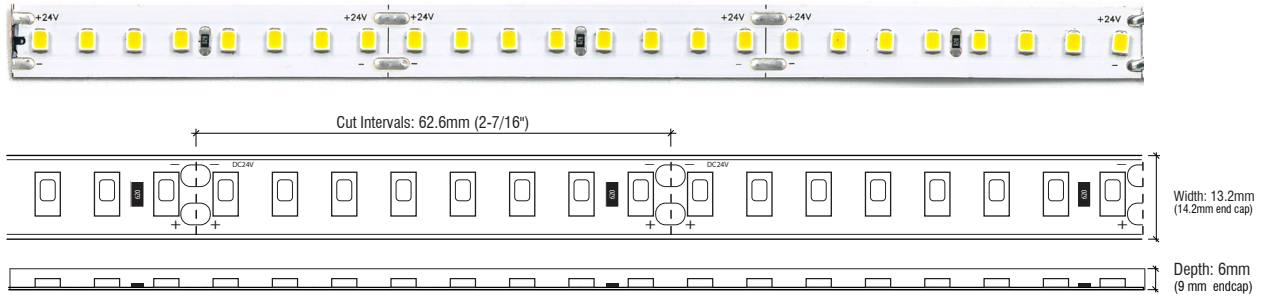

PERFORMANCE 500 (OUTDOOR)

PQ-SERIES | RUBBER COATED | LINEAR LED LIGHTING

Fixture Type: _____

Project: _____

Location: _____

MODEL:	PQ27K-WR-24V	PQ3K-WR-24V	PQ35K-WR-24V	PQ41K-WR-24V	PQ5K-WR-24V
Kelvin	2700K	3000K	3500K	4100K	5000K
Lumens	508 lm/ft	530 lm/ft	551 lm/ft	572 lm/ft	594 lm/ft
Rating	IP67	IP67	IP67	IP67	IP67

PRODUCT FEATURES

- 90+ CRI
- Dimmable
- 50,000 hour life
- 5-year warranty
- UL-listed for indoor and outdoor use
- 3M™ Industrial adhesive backing
- For use with 24V power supplies

SPECIFICATIONS

Series	PQ - Performance 500 (Outdoor)
Input Voltage	24V DC / Constant Voltage
Watts per Foot	2.6W/ft @ Maximum Run Length
Beam Spread	120°
Max Run Length	Unlimited, power every 25ft
Cut Intervals	2-7/16" (62.6mm)
End Cap Dimensions	9/16" (14.2mm) x 3/8" (9mm)
Tape Dimensions	17/32" (13.2mm) x 1/4" (6mm)
CRI	90+
Diode	Epistar 2835
Dimming Options	PWM, Triac, 0-10V, DMX, Hi-lume
Temp Range	-40°F (-40°C) to 149°F (65°C)

KELVIN COLOR TEMPERATURE SCALE

TOTAL WATTAGE USED AT EACH LENGTH

1ft	2ft	3ft	4ft	5ft	6ft	7ft	8ft	9ft	10ft	11ft	12ft	13ft
4.1	7.4	11.3	15.3	19.0	22.5	25.8	28.6	32.3	35.5	37.8	41.0	42.7
14ft	15ft	16ft	17ft	18ft	19ft	20ft	21ft	22ft	23ft	24ft	25ft	26ft
45.0	48.2	50.3	52.4	54.8	56.5	58.8	60.7	61.7	62.5	63.1	63.8	n/a