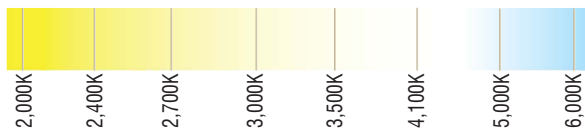

PERFORMANCE 500 (OUTDOOR)

PQ-SERIES | RUBBER COATED | LINEAR LED LIGHTING

Fixture Type: _____

Project: _____

Location: _____

MODEL:	PQ27K-WR-24V	PQ3K-WR-24V	PQ35K-WR-24V	PQ41K-WR-24V	PQ5K-WR-24V
Kelvin	2700K	3000K	3500K	4100K	5000K
Lumens	508 lm/ft	530 lm/ft	551 lm/ft	572 lm/ft	594 lm/ft
Rating	IP67	IP67	IP67	IP67	IP67

PRODUCT FEATURES

- 90+ CRI
- Dimmable
- 50,000 hour life
- 5-year warranty
- UL-listed for indoor and outdoor use
- 3M™ Industrial adhesive backing
- For use with 24V power supplies

SPECIFICATIONS

Series	PQ - Performance 500 (Outdoor)
Input Voltage	24V DC / Constant Voltage
Watts per Foot	2.6W/ft @ Maximum Run Length
Beam Spread	120°
Max Run Length	Unlimited, power every 25ft
Cut Intervals	2-7/16" (62.6mm)
End Cap Dimensions	9/16" (14.2mm) x 3/8" (9mm)
Tape Dimensions	17/32" (13.2mm) x 1/4" (6mm)
CRI	90+
Diode	Epistar 2835
Dimming Options	PWM, Triac, 0-10V, DMX, Hi-lume
Temp Range	-40°F (-40°C) to 149°F (65°C)

KELVIN COLOR TEMPERATURE SCALE

TOTAL WATTAGE USED AT EACH LENGTH

1ft	2ft	3ft	4ft	5ft	6ft	7ft	8ft	9ft	10ft	11ft	12ft	13ft
4.1	7.4	11.3	15.3	19.0	22.5	25.8	28.6	32.3	35.5	37.8	41.0	42.7
14ft	15ft	16ft	17ft	18ft	19ft	20ft	21ft	22ft	23ft	24ft	25ft	26ft
45.0	48.2	50.3	52.4	54.8	56.5	58.8	60.7	61.7	62.5	63.1	63.8	n/a