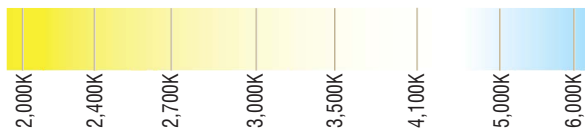

PERFORMANCE 500 (OUTDOOR)

PQ-SERIES | RUBBER COATED | LINEAR LED LIGHTING

Fixture Type: _____

Project: _____

Location: _____

MODEL:	PQ27K-WR-24V	PQ30K-WR-24V	PQ35K-WR-24V	PQ40K-WR-24V	PQ50K-WR-24V
Kelvin	2700K	3000K	3500K	4000K	5000K
Lumens	508 lm/ft	530 lm/ft	551 lm/ft	572 lm/ft	594 lm/ft
Rating	IP67	IP67	IP67	IP67	IP67

PRODUCT FEATURES

- 90+ CRI
- Dimmable
- 50,000 hour life
- 5-year warranty
- UL-listed for indoor and outdoor use
- 3M™ Industrial adhesive backing
- For use with 24V power supplies

SPECIFICATIONS

Series	PQ - Performance 500 (Outdoor)
Input Voltage	24V DC / Constant Voltage
Watts per Foot	2.6W/ft @ Maximum Run Length
Beam Spread	120°
Max Run Length	Unlimited, power every 25ft
Production Intervals	2.438" (62.6mm)
End Cap Dimensions	0.563" (14.2mm) × 0.188" (5.25mm)
Tape Dimensions	0.5" (13.2mm) × 0.125" (3.75mm)
CRI	90+
Diode	2835
Dimming Options	PWM, Triac, 0-10V, DMX, Hi-lume
Temp Range	-40°F (-40°C) to 149°F (65°C)

KELVIN COLOR TEMPERATURE SCALE

TOTAL WATTAGE USED AT EACH LENGTH

1ft	2ft	3ft	4ft	5ft	6ft	7ft	8ft	9ft	10ft	11ft	12ft	13ft
4.1	7.4	11.3	15.3	19.0	22.5	25.8	28.6	32.3	35.5	37.8	41.0	42.7
14ft	15ft	16ft	17ft	18ft	19ft	20ft	21ft	22ft	23ft	24ft	25ft	26ft
45.0	48.2	50.3	52.4	54.8	56.5	58.8	60.7	61.7	62.5	63.1	63.8	n/a