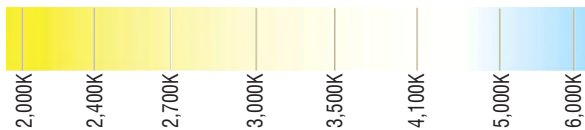

# PERFORMANCE 500 (OUTDOOR)

PQ-SERIES | RUBBER COATED | LINEAR LED LIGHTING

Fixture Type: \_\_\_\_\_

Project: \_\_\_\_\_

Location: \_\_\_\_\_

MODEL:	PQ27K-WR-24V	PQ3K-WR-24V	PQ35K-WR-24V	PQ41K-WR-24V	PQ5K-WR-24V
<b>Kelvin</b>	2700K	3000K	3500K	4100K	5000K
<b>Lumens</b>	508 lm/ft	530 lm/ft	551 lm/ft	572 lm/ft	594 lm/ft
<b>Rating</b>	IP67	IP67	IP67	IP67	IP67

## SPECIFICATIONS

Series	PQ - Performance 500 (Outdoor)
Input Voltage	24V DC / Constant Voltage
Watts per Foot	2.6W/ft @ Maximum Run Length
Beam Spread	120°
Max Run Length	Unlimited, power every 25ft
Cut Intervals	2-7/16" (62.6mm)
End Cap Dimensions	9/16" (14.2mm) x 3/8" (9mm)
Tape Dimensions	17/32" (13.2mm) x 1/4" (6mm)
CRI	90+
Diode	Epistar 2835
Dimming Options	PWM, Triac, 0-10V, DMX, Hi-lume
Temp Range	-40°F (-40°C) to 149°F (65°C)

## KELVIN COLOR TEMPERATURE SCALE