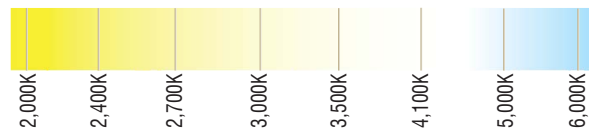

# PERFORMANCE 200 (OUTDOOR)

PL-SERIES | RUBBER COATED | LINEAR LED LIGHTING

Fixture Type: \_\_\_\_\_

Project: \_\_\_\_\_

Location: \_\_\_\_\_

MODEL:	PL27K-WR-24V	PL3K-WR-24V	PL35K-WR-24V	PL41K-WR-24V	PL5K-WR-24V
<b>Kelvin</b>	2700K	3000K	3500K	4100K	5000K
<b>Lumens</b>	148 lm/ft	169 lm/ft	176 lm/ft	184 lm/ft	195 lm/ft
<b>Rating</b>	IP67	IP67	IP67	IP67	IP67

## SPECIFICATIONS

Series	PL - Performance 200 (Outdoor)
Input Voltage	24V DC / Constant Voltage
Watts per Foot	1.9W/ft @ Maximum Run Length
Beam Spread	120°
Max Run Length	Unlimited, power every 30ft
Cut Intervals	2-5/8" (66.7mm)
End Cap Dimensions	1/2" (12.2mm) x 3/8" (9mm)
Tape Dimensions	7/16" (11.2mm) x 1/4" (6mm)
CRI	90+
Diode	Epistar 2835
Dimming Options	PWM, Triac, 0-10V, DMX, Hi-lume
Temp Range	-40°F (-40°C) to 149°F (65°C)

## KELVIN COLOR TEMPERATURE SCALE