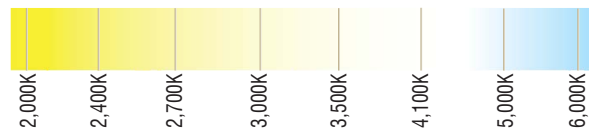

KELVIN COLOR TEMPERATURE SCALE

TOTAL WATTAGE USED AT EACH LENGTH

1ft	2ft	3ft	4ft	5ft	6ft	7ft	8ft	9ft	10ft	11ft	12ft	13ft	14ft	15ft
2.1	5.2	8.2	9.6	12.4	14.4	17.2	18.7	21.6	23	25.8	26.9	29.7	31.5	33.8
16ft	17ft	18ft	19ft	20ft	21ft	22ft	23ft	24ft	25ft	26ft	27ft	28ft	29ft	30ft
35.1	37.1	38	40.7	41.9	43.9	46.6	47.7	49.9	50.7	52.4	54.2	55.6	57.5	57.8

Conforms to ANSI/UL Standard 2108
Certified to CAN/CSA Standard C22.2 No. 250.0