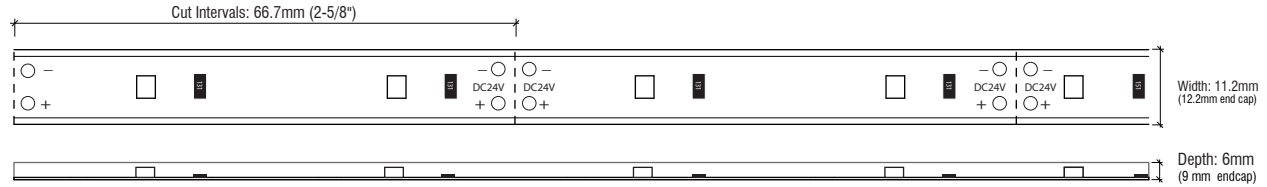

PERFORMANCE 200 (OUTDOOR)

PL-SERIES | RUBBER COATED | LINEAR LED LIGHTING

Fixture Type: _____

Project: _____

Location: _____

MODEL:	PL27K-WR-24V	PL3K-WR-24V	PL35K-WR-24V	PL41K-WR-24V	PL5K-WR-24V
Kelvin	2700K	3000K	3500K	4100K	5000K
Lumens	148 lm/ft	169 lm/ft	176 lm/ft	184 lm/ft	195 lm/ft
Rating	IP67	IP67	IP67	IP67	IP67

PRODUCT FEATURES

- 90+ CRI
- Dimmable
- 50,000 hour life
- 5-year warranty
- UL-listed for indoor and outdoor use
- 3M™ industrial adhesive backing
- For use with 24V power supplies

SPECIFICATIONS

Series	PL - Performance 200 (Outdoor)
Input Voltage	24V DC / Constant Voltage
Watts per Foot	1.9W/ft @ Maximum Run Length
Beam Spread	120°
Max Run Length	Unlimited, power every 30ft
Cut Intervals	2-5/8" (66.7mm)
End Cap Dimensions	1/2" (12.2mm) x 3/8" (9mm)
Tape Dimensions	7/16" (11.2mm) x 1/4" (6mm)
CRI	90+
Diode	Epistar 2835
Dimming Options	PWM, Triac, 0-10V, DMX, Hi-lume
Temp Range	-40°F (-40°C) to 149°F (65°C)

KELVIN COLOR TEMPERATURE SCALE

TOTAL WATTAGE USED AT EACH LENGTH

1ft	2ft	3ft	4ft	5ft	6ft	7ft	8ft	9ft	10ft	11ft	12ft	13ft	14ft	15ft
2.1	5.2	8.2	9.6	12.4	14.4	17.2	18.7	21.6	23	25.8	26.9	29.7	31.5	33.8
16ft	17ft	18ft	19ft	20ft	21ft	22ft	23ft	24ft	25ft	26ft	27ft	28ft	29ft	30ft
35.1	37.1	38	40.7	41.9	43.9	46.6	47.7	49.9	50.7	52.4	54.2	55.6	57.5	57.8