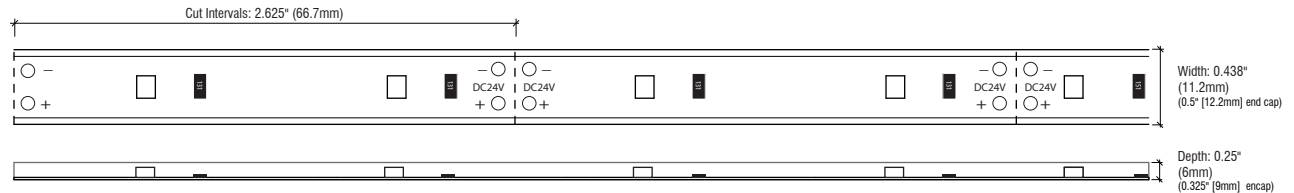

PERFORMANCE 200 (OUTDOOR)

PL-SERIES | RUBBER COATED | LINEAR LED LIGHTING

Fixture Type: _____

Project: _____

Location: _____

MODEL:	PL27K-WR-24V	PL3K-WR-24V	PL35K-WR-24V	PL41K-WR-24V	PL5K-WR-24V
Kelvin	2700K	3000K	3500K	4100K	5000K
Lumens	148 lm/ft	169 lm/ft	176 lm/ft	184 lm/ft	195 lm/ft
Rating	IP67	IP67	IP67	IP67	IP67

PRODUCT FEATURES

- 90+ CRI
- Dimmable
- 50,000 hour life
- 5-year warranty
- UL-listed for indoor and outdoor use
- 3M™ industrial adhesive backing
- For use with 24V power supplies

SPECIFICATIONS

Series	PL - Performance 200 (Outdoor)
Input Voltage	24V DC / Constant Voltage
Watts per Foot	1.9W/ft @ Maximum Run Length
Beam Spread	120°
Max Run Length	Unlimited, power every 30ft
Production Intervals	2.625" (66.7mm)
End Cap Dimensions	0.5" (12.2mm) x 0.325" (9mm)
Tape Dimensions	0.438" (11.2mm) x 0.25" (6mm)
CRI	90+
Diode	Epistar 2835
Dimming Options	PWM, Triac, 0-10V, DMX, Hi-lume
Temp Range	-40°F (-40°C) to 149°F (65°C)

KELVIN COLOR TEMPERATURE SCALE

TOTAL WATTAGE USED AT EACH LENGTH

1ft	2ft	3ft	4ft	5ft	6ft	7ft	8ft	9ft	10ft	11ft	12ft	13ft	14ft	15ft
2.1	5.2	8.2	9.6	12.4	14.4	17.2	18.7	21.6	23	25.8	26.9	29.7	31.5	33.8
16ft	17ft	18ft	19ft	20ft	21ft	22ft	23ft	24ft	25ft	26ft	27ft	28ft	29ft	30ft
35.1	37.1	38	40.7	41.9	43.9	46.6	47.7	49.9	50.7	52.4	54.2	55.6	57.5	57.8