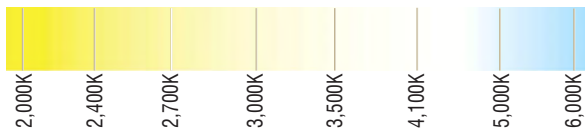

PERFORMANCE 200 (OUTDOOR)

PL-SERIES | RUBBER COATED | LINEAR LED LIGHTING

Fixture Type: _____

Project: _____

Location: _____

MODEL:	PL27K-WR-24V	PL3K-WR-24V	PL35K-WR-24V	PL41K-WR-24V	PL5K-WR-24V
Kelvin	2700K	3000K	3500K	4100K	5000K
Lumens	148 lm/ft	169 lm/ft	176 lm/ft	184 lm/ft	195 lm/ft
Rating	IP67	IP67	IP67	IP67	IP67

PRODUCT FEATURES

- 90+ CRI
- Dimmable
- 50,000 hour life
- 5-year warranty
- UL-listed for indoor and outdoor use
- 3M™ industrial adhesive backing
- For use with 24V power supplies

SPECIFICATIONS

Series	PL - Performance 200 (Outdoor)
Input Voltage	24V DC / Constant Voltage
Watts per Foot	1.9W/ft @ Maximum Run Length
Beam Spread	120°
Max Run Length	Unlimited, power every 30ft
Cut Intervals	2-5/8" (66.7mm)
End Cap Dimensions	1/2" (12.2mm) x 3/8" (9mm)
Tape Dimensions	7/16" (11.2mm) x 1/4" (6mm)
CRI	90+
Diode	Epistar 2835
Dimming Options	PWM, Triac, 0-10V, DMX, Hi-lume
Temp Range	-40°F (-40°C) to 149°F (65°C)

KELVIN COLOR TEMPERATURE SCALE

TOTAL WATTAGE USED AT EACH LENGTH

1ft	2ft	3ft	4ft	5ft	6ft	7ft	8ft	9ft	10ft	11ft	12ft	13ft	14ft	15ft
2.1	5.2	8.2	9.6	12.4	14.4	17.2	18.7	21.6	23	25.8	26.9	29.7	31.5	33.8
16ft	17ft	18ft	19ft	20ft	21ft	22ft	23ft	24ft	25ft	26ft	27ft	28ft	29ft	30ft
35.1	37.1	38	40.7	41.9	43.9	46.6	47.7	49.9	50.7	52.4	54.2	55.6	57.5	57.8