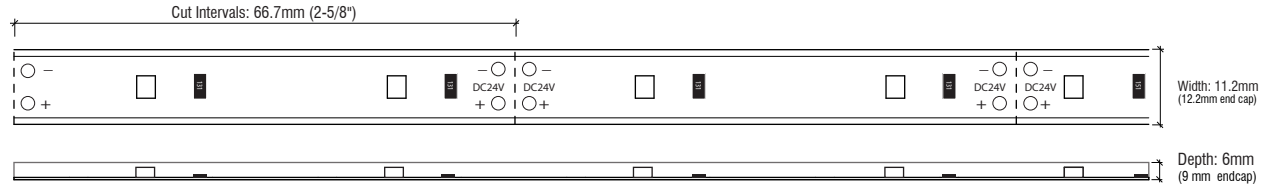

# PERFORMANCE 200 (OUTDOOR)

PL-SERIES | RUBBER COATED | LINEAR LED LIGHTING

Fixture Type: \_\_\_\_\_

Project: \_\_\_\_\_

Location: \_\_\_\_\_

MODEL:	PL27K-WR-24V	PL3K-WR-24V	PL35K-WR-24V	PL41K-WR-24V	PL5K-WR-24V
<b>Kelvin</b>	2700K	3000K	3500K	4100K	5000K
<b>Lumens</b>	148 lm/ft	169 lm/ft	176 lm/ft	184 lm/ft	195 lm/ft
<b>Rating</b>	IP67	IP67	IP67	IP67	IP67

## SPECIFICATIONS

Series	PL - Performance 200 (Outdoor)
Input Voltage	24V DC / Constant Voltage
Watts per Foot	1.9W/ft @ Maximum Run Length
Beam Spread	120°
Max Run Length	Unlimited, power every 30ft
Cut Intervals	2-5/8" (66.7mm)
End Cap Dimensions	1/2" (12.2mm) x 3/8" (9mm)
Tape Dimensions	7/16" (11.2mm) x 1/4" (6mm)
CRI	90+
Diode	Epistar 2835
Dimming Options	PWM, Triac, 0-10V, DMX, Hi-lume
Temp Range	-40°F (-40°C) to 149°F (65°C)

## TOTAL WATTAGE USED AT EACH LENGTH

1ft	2ft	3ft	4ft	5ft	6ft	7ft	8ft	9ft	10ft	11ft	12ft	13ft	14ft	15ft
2.1	5.2	8.2	9.6	12.4	14.4	17.2	18.7	21.6	23	25.8	26.9	29.7	31.5	33.8
16ft	17ft	18ft	19ft	20ft	21ft	22ft	23ft	24ft	25ft	26ft	27ft	28ft	29ft	30ft
35.1	37.1	38	40.7	41.9	43.9	46.6	47.7	49.9	50.7	52.4	54.2	55.6	57.5	57.8