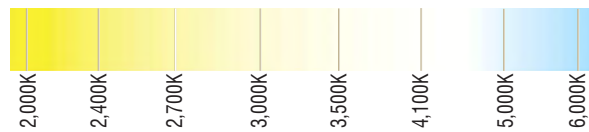

# PERFORMANCE 100 (OUTDOOR)

PJ-SERIES | RUBBER COATED | LINEAR LED LIGHTING

Fixture Type: \_\_\_\_\_

Project: \_\_\_\_\_

Location: \_\_\_\_\_

MODEL:	PJ27K-WR-24V	PJ3K-WR-24V	PJ35K-WR-24V	PJ41K-WR-24V	PJ5K-WR-24V
<b>Kelvin</b>	2700K	3000K	3500K	4100K	5000K
<b>Lumens</b>	74 lm/ft	85 lm/ft	88 lm/ft	92 lm/ft	98lm/ft
<b>Rating</b>	IP67	IP67	IP67	IP67	IP67

## SPECIFICATIONS

Series	PJ - Performance 100 (Outdoor)
Input Voltage	24V DC / Constant Voltage
Watts per Foot	0.9W/ft @ Maximum Run Length
Beam Spread	120°
Max Run Length	Unlimited, power every 40ft
Cut Intervals	2-5/8" (66.7mm)
End Cap Dimensions	1/2" (12.2mm) x 3/8" (9mm)
Tape Dimensions	7/16" (11.2mm) x 1/4"(6mm)
CRI	90+
Diode	Epistar 2835
Dimming Options	PWM, Triac, 0-10V, DMX, Hi-lume
Temp Range	-40°F (-40°C) to 149°F (65°C)

## KELVIN COLOR TEMPERATURE SCALE