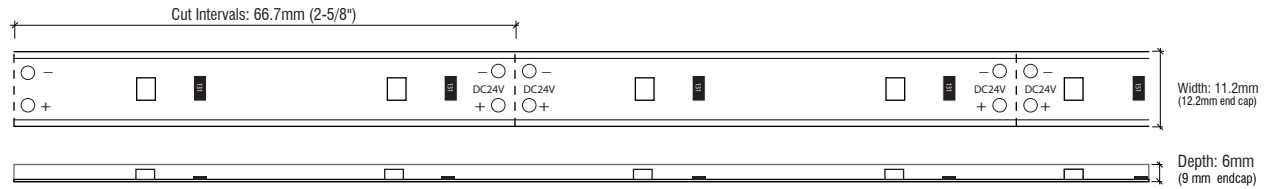

# PERFORMANCE 100 (OUTDOOR)

PJ-SERIES | RUBBER COATED | LINEAR LED LIGHTING

Fixture Type: \_\_\_\_\_

Project: \_\_\_\_\_

Location: \_\_\_\_\_

MODEL:	PJ27K-WR-24V	PJ3K-WR-24V	PJ35K-WR-24V	PJ41K-WR-24V	PJ5K-WR-24V
<b>Kelvin</b>	2700K	3000K	3500K	4100K	5000K
<b>Lumens</b>	74 lm/ft	85 lm/ft	88 lm/ft	92 lm/ft	98lm/ft
<b>Rating</b>	IP67	IP67	IP67	IP67	IP67

## SPECIFICATIONS

Series	PJ - Performance 100 (Outdoor)
Input Voltage	24V DC / Constant Voltage
Watts per Foot	0.9W/ft @ Maximum Run Length
Beam Spread	120°
Max Run Length	Unlimited, power every 40ft
Cut Intervals	2-5/8" (66.7mm)
End Cap Dimensions	1/2" (12.2mm) x 3/8" (9mm)
Tape Dimensions	7/16" (11.2mm) x 1/4"(6mm)
CRI	90+
Diode	Epistar 2835
Dimming Options	PWM, Triac, 0-10V, DMX, Hi-lume
Temp Range	-40°F (-40°C) to 149°F (65°C)

## TOTAL WATTAGE USED AT EACH LENGTH

1ft	2ft	3ft	4ft	5ft	6ft	7ft	8ft	9ft	10ft	11ft	12ft	13ft	14ft	15ft
1.1	2.0	3.1	4.0	5.2	6.1	7.2	8.3	9.1	10.3	11.1	12.3	13.3	14.2	15.2
16ft	17ft	18ft	19ft	20ft	21ft	22ft	23ft	24ft	25ft	26ft	27ft	28ft	29ft	30ft
16.0	17.1	17.8	18.9	19.9	20.8	21.7	22.5	23.4	24.3	25.4	26.1	27.0	27.8	28.6
31ft	32ft	33ft	34ft	35ft	36ft	37ft	38ft	39ft	40ft	41ft	42ft	43ft	44ft	45ft
29.6	30.4	31.2	32.0	32.6	33.4	34.2	35.1	35.5	36.6	n/a	n/a	n/a	n/a	n/a