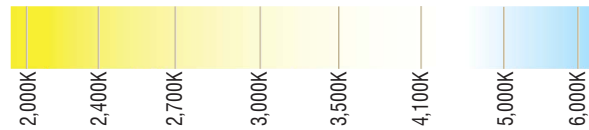

PERFORMANCE 100 (OUTDOOR)

PJ-SERIES | RUBBER COATED | LINEAR LED LIGHTING

Fixture Type: _____

Project: _____

Location: _____

MODEL:	PJ27K-WR-24V	PJ3K-WR-24V	PJ35K-WR-24V	PJ41K-WR-24V	PJ5K-WR-24V
Kelvin	2700K	3000K	3500K	4100K	5000K
Lumens	74 lm/ft	85 lm/ft	88 lm/ft	92 lm/ft	98lm/ft
Rating	IP67	IP67	IP67	IP67	IP67

PRODUCT FEATURES

- 90+ CRI
- Dimmable
- 50,000 hour life
- 5-year warranty
- UL-listed for indoor and outdoor use
- 3M™ industrial adhesive backing
- For use with 24V power supplies

SPECIFICATIONS

Series	PJ - Performance 100 (Outdoor)
Input Voltage	24V DC / Constant Voltage
Watts per Foot	0.9W/ft @ Maximum Run Length
Beam Spread	120°
Max Run Length	Unlimited, power every 40ft
Cut Intervals	2-5/8" (66.7mm)
End Cap Dimensions	1/2" (12.2mm) x 3/8" (9mm)
Tape Dimensions	7/16" (11.2mm) x 1/4"(6mm)
CRI	90+
Diode	Epistar 2835
Dimming Options	PWM, Triac, 0-10V, DMX, Hi-lume
Temp Range	-40°F (-40°C) to 149°F (65°C)

KELVIN COLOR TEMPERATURE SCALE

TOTAL WATTAGE USED AT EACH LENGTH

1ft	2ft	3ft	4ft	5ft	6ft	7ft	8ft	9ft	10ft	11ft	12ft	13ft	14ft	15ft
1.1	2.0	3.1	4.0	5.2	6.1	7.2	8.3	9.1	10.3	11.1	12.3	13.3	14.2	15.2
16ft	17ft	18ft	19ft	20ft	21ft	22ft	23ft	24ft	25ft	26ft	27ft	28ft	29ft	30ft
16.0	17.1	17.8	18.9	19.9	20.8	21.7	22.5	23.4	24.3	25.4	26.1	27.0	27.8	28.6
31ft	32ft	33ft	34ft	35ft	36ft	37ft	38ft	39ft	40ft	41ft	42ft	43ft	44ft	45ft
29.6	30.4	31.2	32.0	32.6	33.4	34.2	35.1	35.5	36.6	n/a	n/a	n/a	n/a	n/a