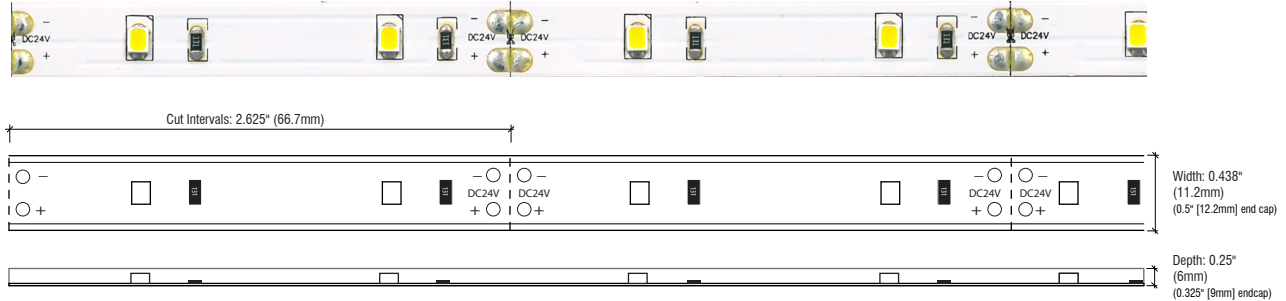

PERFORMANCE 100 (OUTDOOR)

PJ-SERIES | RUBBER COATED | LINEAR LED LIGHTING

Fixture Type: _____

Project: _____

Location: _____

MODEL:	PJ27K-WR-24V	PJ3K-WR-24V	PJ35K-WR-24V	PJ41K-WR-24V	PJ5K-WR-24V
Kelvin	2700K	3000K	3500K	4100K	5000K
Lumens	74 lm/ft	85 lm/ft	88 lm/ft	92 lm/ft	98lm/ft
Rating	IP67	IP67	IP67	IP67	IP67

PRODUCT FEATURES

- 90+ CRI
- Dimmable
- 50,000 hour life
- 5-year warranty
- UL-listed for indoor and outdoor use
- 3M™ industrial adhesive backing
- For use with 24V power supplies

SPECIFICATIONS

Series	PJ - Performance 100 (Outdoor)
Input Voltage	24V DC / Constant Voltage
Watts per Foot	0.9W/ft @ Maximum Run Length
Beam Spread	120°
Max Run Length	Unlimited, power every 40ft
Production Intervals	2.625" (66.7mm)
End Cap Dimensions	0.5" (12.2mm) × 0.325" (9mm)
Tape Dimensions	0.438" (11.2mm) × 0.25"(6mm)
CRI	90+
Diode	Epistar 2835
Dimming Options	PWM, Triac, 0-10V, DMX, Hi-lume
Temp Range	-40°F (-40°C) to 149°F (65°C)

KELVIN COLOR TEMPERATURE SCALE

TOTAL WATTAGE USED AT EACH LENGTH

1ft	2ft	3ft	4ft	5ft	6ft	7ft	8ft	9ft	10ft	11ft	12ft	13ft	14ft	15ft
1.1	2.0	3.1	4.0	5.2	6.1	7.2	8.3	9.1	10.3	11.1	12.3	13.3	14.2	15.2
16ft	17ft	18ft	19ft	20ft	21ft	22ft	23ft	24ft	25ft	26ft	27ft	28ft	29ft	30ft
16.0	17.1	17.8	18.9	19.9	20.8	21.7	22.5	23.4	24.3	25.4	26.1	27.0	27.8	28.6
31ft	32ft	33ft	34ft	35ft	36ft	37ft	38ft	39ft	40ft	41ft	42ft	43ft	44ft	45ft
29.6	30.4	31.2	32.0	32.6	33.4	34.2	35.1	35.5	36.6	n/a	n/a	n/a	n/a	n/a