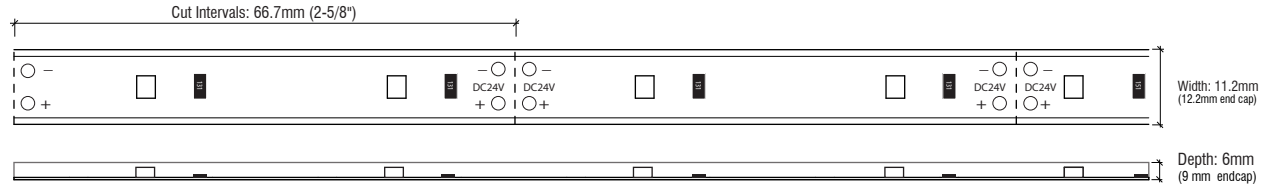

PERFORMANCE 100 (OUTDOOR)

PJ-SERIES | RUBBER COATED | LINEAR LED LIGHTING

Fixture Type: _____

Project: _____

Location: _____

MODEL:	PJ27K-WR-24V	PJ3K-WR-24V	PJ35K-WR-24V	PJ41K-WR-24V	PJ5K-WR-24V
Kelvin	2700K	3000K	3500K	4100K	5000K
Lumens	74 lm/ft	85 lm/ft	88 lm/ft	92 lm/ft	98lm/ft
Rating	IP67	IP67	IP67	IP67	IP67

PRODUCT FEATURES

- 90+ CRI
- Dimmable
- 50,000 hour life
- 5-year warranty
- UL-listed for indoor and outdoor use
- 3M™ industrial adhesive backing
- For use with 24V power supplies

SPECIFICATIONS

Series	PJ - Performance 100 (Outdoor)
Input Voltage	24V DC / Constant Voltage
Watts per Foot	0.9W/ft @ Maximum Run Length
Beam Spread	120°
Max Run Length	Unlimited, power every 40ft
Cut Intervals	2-5/8" (66.7mm)
End Cap Dimensions	1/2" (12.2mm) x 3/8" (9mm)
Tape Dimensions	7/16" (11.2mm) x 1/4"(6mm)
CRI	90+
Diode	Epistar 2835
Dimming Options	PWM, Triac, 0-10V, DMX, Hi-lume
Temp Range	-40°F (-40°C) to 149°F (65°C)

KELVIN COLOR TEMPERATURE SCALE

TOTAL WATTAGE USED AT EACH LENGTH

1ft	2ft	3ft	4ft	5ft	6ft	7ft	8ft	9ft	10ft	11ft	12ft	13ft	14ft	15ft
1.1	2.0	3.1	4.0	5.2	6.1	7.2	8.3	9.1	10.3	11.1	12.3	13.3	14.2	15.2
16ft	17ft	18ft	19ft	20ft	21ft	22ft	23ft	24ft	25ft	26ft	27ft	28ft	29ft	30ft
16.0	17.1	17.8	18.9	19.9	20.8	21.7	22.5	23.4	24.3	25.4	26.1	27.0	27.8	28.6
31ft	32ft	33ft	34ft	35ft	36ft	37ft	38ft	39ft	40ft	41ft	42ft	43ft	44ft	45ft
29.6	30.4	31.2	32.0	32.6	33.4	34.2	35.1	35.5	36.6	n/a	n/a	n/a	n/a	n/a