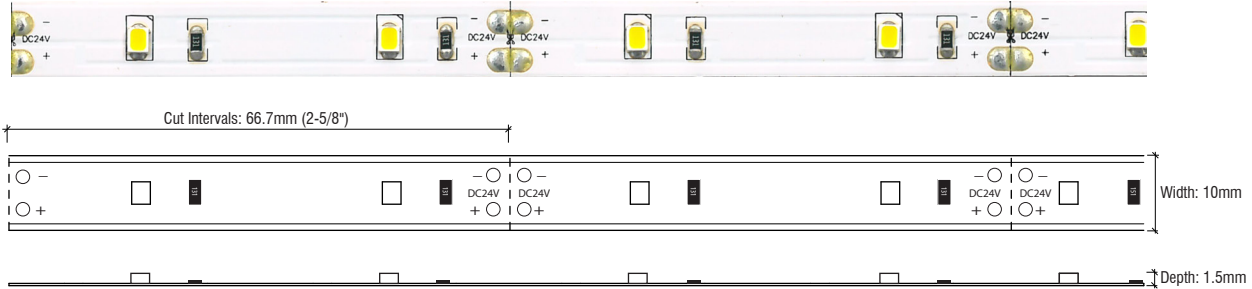

# PERFORMANCE 100 (INDOOR)

PJ-SERIES | LINEAR LED LIGHTING

Fixture Type: \_\_\_\_\_

Project: \_\_\_\_\_

Location: \_\_\_\_\_

MODEL:	PJ24K-24V	PJ27K-24V	PJ3K-24V	PJ35K-24V	PJ41K-24V	PJ5K-24V
<b>Kelvin</b>	2400K	2700K	3000K	3500K	4100K	5000K
<b>Lumens</b>	53 lm/ft	74 lm/ft	85 lm/ft	88 lm/ft	92 lm/ft	98 lm/ft

## SPECIFICATIONS

Series	PJ - Performance 100 (Indoor)
Input Voltage	24V DC / Constant Voltage
Watts per Foot	0.9W/ft @ Maximum Run Length
Beam Spread	120°
Max Run Length	Unlimited, power every 40ft
Cut Intervals	2-5/8" (66.7mm)
Dimensions	3/8" (10mm) x 1/16" (1.5mm)
CRI	90+
Diode	Epistar 2835
Dimming Options	PWM, Triac, 0-10V, DMX, Hi-lume
Temp Range	-40°F (-40°C) to 149°F (65°C)

## TOTAL WATTAGE USED AT EACH LENGTH

1ft	2ft	3ft	4ft	5ft	6ft	7ft	8ft	9ft	10ft	11ft	12ft	13ft	14ft	15ft
1.1	2.0	3.1	4.0	5.2	6.1	7.2	8.3	9.1	10.3	11.1	12.3	13.3	14.2	15.2
16ft	17ft	18ft	19ft	20ft	21ft	22ft	23ft	24ft	25ft	26ft	27ft	28ft	29ft	30ft
16.0	17.1	17.8	18.9	19.9	20.8	21.7	22.5	23.4	24.3	25.4	26.1	27.0	27.8	28.6
31ft	32ft	33ft	34ft	35ft	36ft	37ft	38ft	39ft	40ft	41ft	42ft	43ft	44ft	45ft
29.6	30.4	31.2	32.0	32.6	33.4	34.2	35.1	35.5	36.6	n/a	n/a	n/a	n/a	n/a