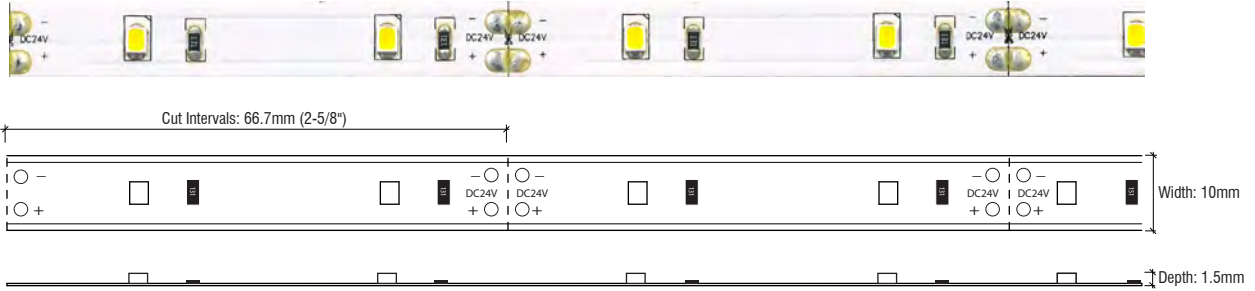

PERFORMANCE 100 (INDOOR)

PJ-SERIES | LINEAR LED LIGHTING

Fixture Type: _____

Project: _____

Location: _____

MODEL:	PJ24K-24V	PJ27K-24V	PJ3K-24V	PJ35K-24V	PJ41K-24V	PJ5K-24V
Kelvin	2400K	2700K	3000K	3500K	4100K	5000K
Lumens	53 lm/ft	74 lm/ft	85 lm/ft	88 lm/ft	92 lm/ft	98 lm/ft

PRODUCT FEATURES

- 90+ CRI
- Dimmable
- 50,000 hour life
- 5-year warranty
- UL-listed for indoor use
- 3M™ industrial adhesive backing
- For use with 24V power supplies

KELVIN COLOR TEMPERATURE SCALE

SPECIFICATIONS

Series	PJ - Performance 100 (Indoor)
Input Voltage	24V DC / Constant Voltage
Watts per Foot	0.9W/ft @ Maximum Run Length
Beam Spread	120°
Max Run Length	Unlimited, power every 40ft
Cut Intervals	2-5/8" (66.7mm)
Dimensions	3/8" (10mm) x 1/16" (1.5mm)
CRI	90+
Diode	Epistar 2835
Dimming Options	PWM, Triac, 0-10V, DMX, Hi-lume
Temp Range	-40°F (-40°C) to 149°F (65°C)

TOTAL WATTAGE USED AT EACH LENGTH

1ft	2ft	3ft	4ft	5ft	6ft	7ft	8ft	9ft	10ft	11ft	12ft	13ft	14ft	15ft
1.1	2.0	3.1	4.0	5.2	6.1	7.2	8.3	9.1	10.3	11.1	12.3	13.3	14.2	15.2
16ft	17ft	18ft	19ft	20ft	21ft	22ft	23ft	24ft	25ft	26ft	27ft	28ft	29ft	30ft
16.0	17.1	17.8	18.9	19.9	20.8	21.7	22.5	23.4	24.3	25.4	26.1	27.0	27.8	28.6
31ft	32ft	33ft	34ft	35ft	36ft	37ft	38ft	39ft	40ft	41ft	42ft	43ft	44ft	45ft
29.6	30.4	31.2	32.0	32.6	33.4	34.2	35.1	35.5	36.6	n/a	n/a	n/a	n/a	n/a