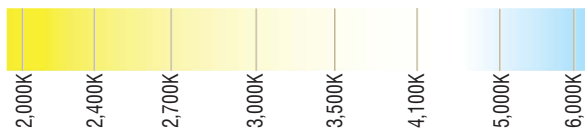

# PERFORMANCE 100 (INDOOR)

PJ-SERIES | LINEAR LED LIGHTING

Fixture Type: \_\_\_\_\_

Project: \_\_\_\_\_

Location: \_\_\_\_\_

MODEL:	PJ24K-24V	PJ27K-24V	PJ3K-24V	PJ35K-24V	PJ41K-24V	PJ5K-24V
<b>Kelvin</b>	2400K	2700K	3000K	3500K	4100K	5000K
<b>Lumens</b>	53 lm/ft	74 lm/ft	85 lm/ft	88 lm/ft	92 lm/ft	98 lm/ft

## KELVIN COLOR TEMPERATURE SCALE

## SPECIFICATIONS

Series	PJ - Performance 100 (Indoor)
Input Voltage	24V DC / Constant Voltage
Watts per Foot	0.9W/ft @ Maximum Run Length
Beam Spread	120°
Max Run Length	Unlimited, power every 40ft
Cut Intervals	2-5/8" (66.7mm)
Dimensions	3/8" (10mm) x 1/16" (1.5mm)
CRI	90+
Diode	Epistar 2835
Dimming Options	PWM, Triac, 0-10V, DMX, Hi-lume
Temp Range	-40°F (-40°C) to 149°F (65°C)