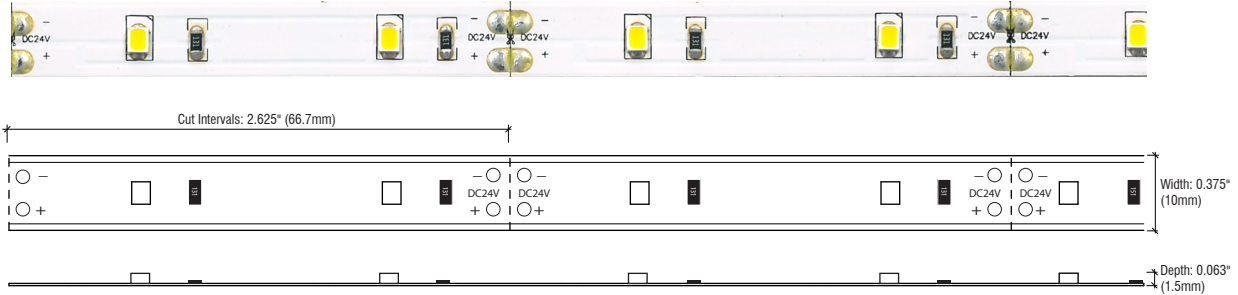

PERFORMANCE 100 (INDOOR)

PJ-SERIES | LINEAR LED LIGHTING

Fixture Type: _____

Project: _____

Location: _____

MODEL:	PJ24K-24V	PJ27K-24V	PJ3K-24V	PJ35K-24V	PJ41K-24V	PJ5K-24V
Kelvin	2400K	2700K	3000K	3500K	4100K	5000K
Lumens	53 lm/ft	74 lm/ft	85 lm/ft	88 lm/ft	92 lm/ft	98 lm/ft

PRODUCT FEATURES

- 90+ CRI
- Dimmable
- 50,000 hour life
- 5-year warranty
- UL-listed for indoor use
- 3M™ industrial adhesive backing
- For use with 24V power supplies

SPECIFICATIONS

Series	PJ - Performance 100 (Indoor)
Input Voltage	24V DC / Constant Voltage
Watts per Foot	0.9W/ft @ Maximum Run Length
Beam Spread	120°
Max Run Length	Unlimited, power every 40ft
Cut Intervals	2.625" (66.7mm)
Dimensions	0.375" (10mm) × 0.063" (1.5mm)
CRI	90+
Diode	Epistar 2835
Dimming Options	PWM, Triac, 0-10V, DMX, Hi-lume
Temp Range	-40°F (-40°C) to 149°F (65°C)

KELVIN COLOR TEMPERATURE SCALE

TOTAL WATTAGE USED AT EACH LENGTH

1ft	2ft	3ft	4ft	5ft	6ft	7ft	8ft	9ft	10ft	11ft	12ft	13ft	14ft	15ft
1.1	2.0	3.1	4.0	5.2	6.1	7.2	8.3	9.1	10.3	11.1	12.3	13.3	14.2	15.2
16ft	17ft	18ft	19ft	20ft	21ft	22ft	23ft	24ft	25ft	26ft	27ft	28ft	29ft	30ft
16.0	17.1	17.8	18.9	19.9	20.8	21.7	22.5	23.4	24.3	25.4	26.1	27.0	27.8	28.6
31ft	32ft	33ft	34ft	35ft	36ft	37ft	38ft	39ft	40ft	41ft	42ft	43ft	44ft	45ft
29.6	30.4	31.2	32.0	32.6	33.4	34.2	35.1	35.5	36.6	n/a	n/a	n/a	n/a	n/a