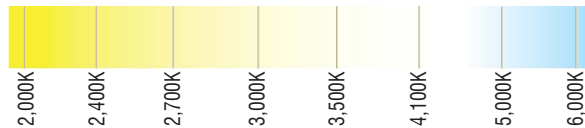

KELVIN COLOR TEMPERATURE SCALE

TOTAL WATTAGE USED AT EACH LENGTH

1ft	2ft	3ft	4ft	5ft	6ft	7ft	8ft	9ft	10ft	11ft	12ft	13ft	14ft	15ft
4.2	8.5	12.7	16.8	21	25.4	29.2	32.9	36.9	40.5	44.2	48	51.4	54.6	57.7
16ft	17ft	18ft	19ft	20ft	21ft	22ft	23ft	24ft	25ft	26ft	27ft	28ft	29ft	30ft
60.7	64.3	67	70.4	71.8	75.2	77.7	80	83	85.1	86.6	88.7	91.2	93.7	94.6

Conforms to ANSI/UL Standard 2108
Certified to CAN/CSA Standard C22.2 No. 250.0