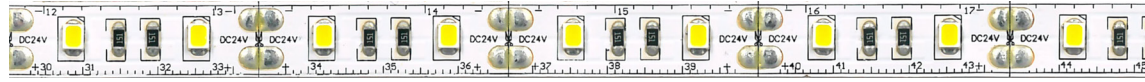

# PERFORMANCE 300 (OUTDOOR)

PH SERIES | RUBBER COATED | LINEAR LED LIGHTING

Fixture Type: \_\_\_\_\_

Project: \_\_\_\_\_

Location: \_\_\_\_\_

Cut Intervals: 33.3mm (1-5/16")

Width: 11.2mm  
(12.2mm end cap)

Depth: 6mm  
(9 mm endcap)

MODEL:	PH27K-WR-24V	PH3K-WR-24V	PH35K-WR-24V	PH41K-WR-24V	PH5K-WR-24V
<b>Kelvin</b>	2700K	3000K	3500K	4100K	5000K
<b>Lumens</b>	322 lm/ft	330 lm/ft	340 lm/ft	347 lm/ft	356 lm/ft
<b>Rating</b>	IP67	IP67	IP67	IP67	IP67

## SPECIFICATIONS

Series	PH - Performance 300 (Outdoor)
Input Voltage	24V DC / Constant Voltage
Watts per Foot	3.2W/ft @ Maximum Run Length
Beam Spread	120°
Max Run Length	Unlimited, power every 30ft
Cut Intervals	1-5/16" (33.3mm)
End Cap Dimensions	1/2" (12.2mm) x 3/8" (9mm)
Tape Dimensions	7/16" (11.2mm) x 1/4" (6mm)
CRI	90+
Diode	Epistar 2835
Dimming Options	PWM, Triac, 0-10V, DMX, Hi-lume
Temp Range	-40°F (-40°C) to 149°F (65°C)