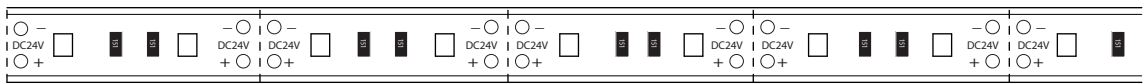

# PERFORMANCE 300 (OUTDOOR)

PH SERIES | RUBBER COATED | LINEAR LED LIGHTING

Fixture Type: \_\_\_\_\_

Project: \_\_\_\_\_

Location: \_\_\_\_\_

Cut Intervals: 33.3mm (1-5/16")

Width: 11.2mm  
(12.2mm end cap)

Depth: 6mm  
(9 mm endcap)

MODEL:	PH27K-WR-24V	PH3K-WR-24V	PH35K-WR-24V	PH41K-WR-24V	PH5K-WR-24V
<b>Kelvin</b>	2700K	3000K	3500K	4100K	5000K
<b>Lumens</b>	322 lm/ft	330 lm/ft	340 lm/ft	347 lm/ft	356 lm/ft
<b>Rating</b>	IP67	IP67	IP67	IP67	IP67

## SPECIFICATIONS

Series	PH - Performance 300 (Outdoor)
Input Voltage	24V DC / Constant Voltage
Watts per Foot	3.2W/ft @ Maximum Run Length
Beam Spread	120°
Max Run Length	Unlimited, power every 30ft
Cut Intervals	1-5/16" (33.3mm)
End Cap Dimensions	1/2" (12.2mm) x 3/8" (9mm)
Tape Dimensions	7/16" (11.2mm) x 1/4" (6mm)
CRI	90+
Diode	Epistar 2835
Dimming Options	PWM, Triac, 0-10V, DMX, Hi-lume
Temp Range	-40°F (-40°C) to 149°F (65°C)