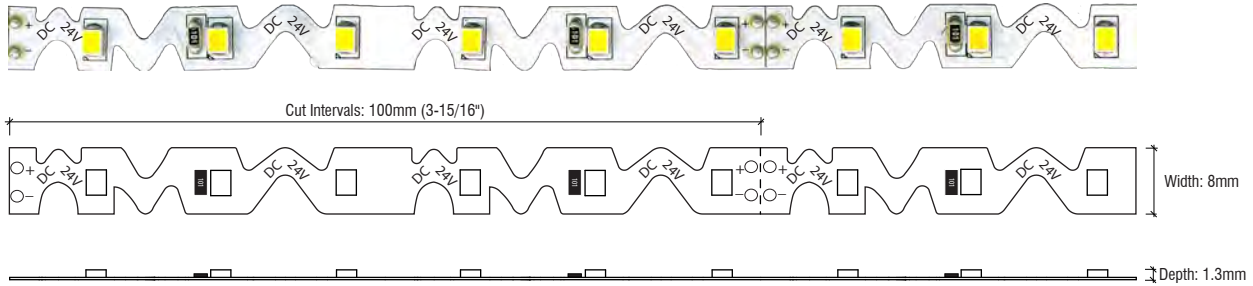

JAGGER™ (INDOOR)

J-SERIES | CORNER BENDING | LINEAR LED LIGHTING

Fixture Type: _____

Project: _____

Location: _____

MODEL:	J27K-24V	J3K-24V	J35K-24V	J41K-24V	J5K-24V
Kelvin	2700K	3000K	3500K	4100K	5000K
Lumens	161 lm/ft	165 lm/ft	170 lm/ft	174 lm/ft	178 lm/ft
Rating	IP54	IP54	IP54	IP54	IP54

PRODUCT FEATURES

- Ideal for curved lighting applications
- Dimmable
- 50,000 hour life
- 5-year warranty
- UL-listed for indoor use
- 3M™ industrial adhesive backing
- For use with 24V power supplies

SPECIFICATIONS

Series	J - Jagger™ (Indoor)
Input Voltage	24V DC / Constant Voltage
Watts per Foot	1.4W/ft @ Maximum Run Length
Beam Spread	120°
Max Run Length	Unlimited, power every 20ft
Cut Intervals	3-15/16" (100mm)
Dimensions	5/16" (8mm) x 1/16" (1.3mm)
CRI	90
Diode	Epistar 2835
Dimming Options	PWM, Triac, 0-10V, DMX, Hi-lume
Temp Range	-40°F (-40°C) to 149°F (65°C)

KELVIN COLOR TEMPERATURE SCALE

TOTAL WATTAGE USED AT EACH LENGTH

1ft	2ft	3ft	4ft	5ft	6ft	7ft	8ft	9ft	10ft	11ft	12ft	13ft	14ft	15ft	16ft	17ft	18ft	19ft	20ft
1.8	3.6	5.4	7.1	8.8	10.5	12.1	13.6	15.1	16.5	18.3	19.6	20.9	22.1	23.2	24.2	25.2	26.1	26.9	27.8