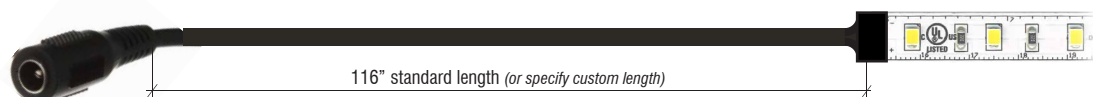

FMC-2C FACTORY MADE CONNECTOR (FOR SINGLE-COLOR LED STRIP)

FMC-4C FACTORY MADE CONNECTOR (FOR RGB LED STRIP)

FMC-5C FACTORY MADE CONNECTOR (FOR RGBW LED STRIP)

FML-DC FACTORY MADE LEAD WITH DC PLUG (FOR SINGLE-COLOR LED STRIP)

FML-DC-XL FACTORY MADE LEAD WITH DC PLUG (FOR SINGLE-COLOR LED STRIP)

STANDARD FEATURES

- CL2-Rated
- 20AWG
- 5-year warranty

OPTIONS AVAILABLE

- Plenum-Rated
- Custom Length
- Custom Wire Gauge