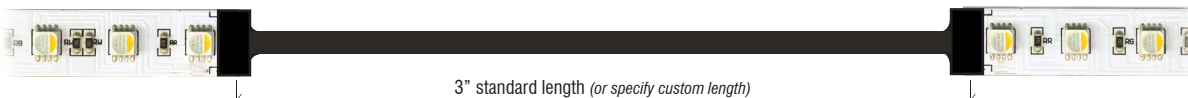

FACTORY MADE LEAD - CONNECTOR

CUSTOM-MANUFACTURED

Fixture Type: _____

Project: _____

Location: _____

FML-2C-6 FACTORY MADE LEAD (FOR SINGLE-COLOR LED STRIP)

FML-4C FACTORY MADE LEAD (FOR RGB LED STRIP)

FML-5C FACTORY MADE LEAD (FOR RGBW LED STRIP)

FMC-2C FACTORY MADE CONNECTOR (FOR SINGLE-COLOR LED STRIP)

FMC-4C FACTORY MADE CONNECTOR (FOR RGB LED STRIP)

FMC-5C FACTORY MADE CONNECTOR (FOR RGBW LED STRIP)

FML-DC FACTORY MADE LEAD WITH DC PLUG (FOR SINGLE-COLOR LED STRIP)

FML-DC-XL FACTORY MADE LEAD WITH DC PLUG (FOR SINGLE-COLOR LED STRIP)

STANDARD FEATURES

- CL2-Rated
- 20AWG
- 5-year warranty

OPTIONS AVAILABLE

- Plenum-Rated
- Custom Length
- Custom Wire Gauge