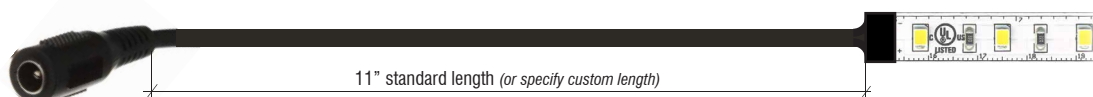

FMC-2C FACTORY MADE CONNECTOR (FOR SINGLE-COLOR LED STRIP)

FMC-4C FACTORY MADE CONNECTOR (FOR RGB LED STRIP)

FMC-5C FACTORY MADE CONNECTOR (FOR RGBW LED STRIP)

FML-DC FACTORY MADE LEAD WITH DC PLUG (FOR SINGLE-COLOR LED STRIP)

FML-DC-XL FACTORY MADE LEAD WITH DC PLUG (FOR SINGLE-COLOR LED STRIP)

STANDARD FEATURES

- CL2-Rated
- 20AWG
- 5-year warranty

OPTIONS AVAILABLE

- Plenum-Rated
- Custom Length
- Custom Wire Gauge