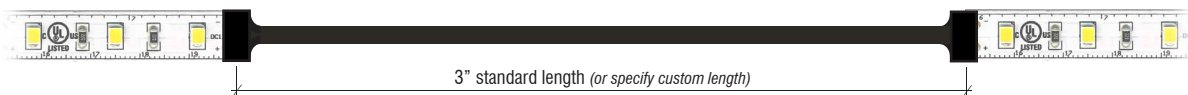

FACTORY MADE LEAD - CONNECTOR

CUSTOM-MANUFACTURED

Fixture Type: _____

Project: _____

Location: _____

FML-2C-6 FACTORY MADE LEAD (FOR SINGLE-COLOR LED STRIP)

FML-4C FACTORY MADE LEAD (FOR RGB LED STRIP)

FML-5C FACTORY MADE LEAD (FOR RGBW LED STRIP)

FMC-2C FACTORY MADE CONNECTOR (FOR SINGLE-COLOR LED STRIP)

FMC-4C FACTORY MADE CONNECTOR (FOR RGB LED STRIP)

FMC-5C FACTORY MADE CONNECTOR (FOR RGBW LED STRIP)

FML-DC FACTORY MADE LEAD WITH DC PLUG (FOR SINGLE-COLOR LED STRIP)

FML-DC-XL FACTORY MADE LEAD WITH DC PLUG (FOR SINGLE-COLOR LED STRIP)

STANDARD FEATURES

- CL2-Rated
- 20AWG
- 5-year warranty

OPTIONS AVAILABLE

- Plenum-Rated
- Custom Length
- Custom Wire Gauge