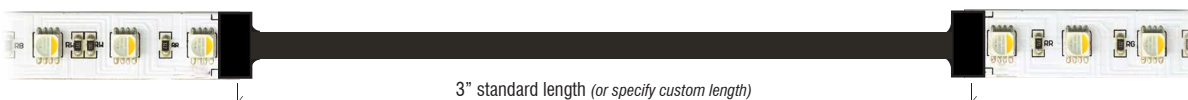

FACTORY MADE LEAD - CONNECTOR

CUSTOM-MANUFACTURED

Fixture Type: _____

Project: _____

Location: _____

FML-2C-6 FACTORY MADE LEAD (FOR SINGLE-COLOR LED STRIP)

FML-4C FACTORY MADE LEAD (FOR RGB LED STRIP)

FML-5C FACTORY MADE LEAD (FOR RGBW LED STRIP)

FMC-2C FACTORY MADE CONNECTOR (FOR SINGLE-COLOR LED STRIP)

FMC-4C FACTORY MADE CONNECTOR (FOR RGB LED STRIP)

FMC-5C FACTORY MADE CONNECTOR (FOR RGBW LED STRIP)

FML-DC FACTORY MADE LEAD WITH DC PLUG (FOR SINGLE-COLOR LED STRIP)

FML-DC-XL FACTORY MADE LEAD WITH DC PLUG (FOR SINGLE-COLOR LED STRIP)

STANDARD FEATURES

- CL2-Rated
- 20AWG
- 5-year warranty

OPTIONS AVAILABLE

- Plenum-Rated
- Custom Length
- Custom Wire Gauge