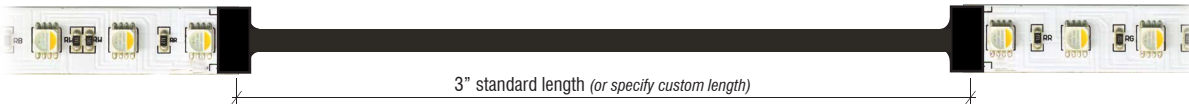

# FACTORY MADE LEAD - CONNECTOR

CUSTOM-MANUFACTURED | 3-WIRE

SOLDERED CONNECTORS FOR PIXEL CONTROL LED PRODUCTS

Fixture Type: \_\_\_\_\_

Project: \_\_\_\_\_

Location: \_\_\_\_\_

## FML-3C FACTORY MADE LEAD (FOR CCT LED STRIP)

## FMC-3C FACTORY MADE CONNECTOR (FOR CCT LED STRIP)

### STANDARD FEATURES

- CL2-Rated
- 20AWG