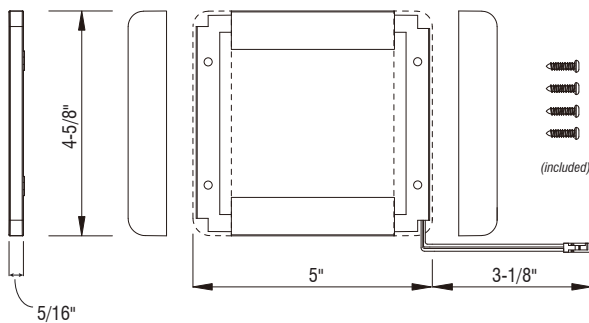

FL5-3K-24V

FLATLINE™-SERIES | 5 INCH LED FIXTURE

Fixture Type: _____

Project: _____

Location: _____

PRODUCT FEATURES

- 90 CRI
- Dimmable
- 50,000 hour life
- UL-listed for indoor use
- Concealed mounting hardware
- Connect up to 96W per power feed
- For use with remote 24V power supplies

KELVIN COLOR TEMPERATURE SCALE

DIMENSIONS

SPECIFICATIONS

Model	FL5-3K-24V
Input Voltage	24V DC / Constant Voltage
Beam Angle	150°
Color Temperature	3000K
CRI	90
Lumens	240
Dimming Options	PWM, Triac, 0-10V, Hi-lume
Temp Range	-40°F (-40°C) to 149°F (65°C)
Watts	5
Dimensions L*W*D	5" x 4-5/8" x 5/16"
Power Feed Length	3-1/8" (attached)
Power Feed Extension	72" (included)

SPECIFICATIONS

Model	FL12-3K-24V
Input Voltage	24V DC / Constant Voltage
Beam Angle	150°
Color Temperature	3000K
CRI	90
Lumens	470
Dimming Options	PWM, Triac, 0-10V, Hi-lume
Temp Range	-40°F (-40°C) to 149°F (65°C)
Watts	9
Dimensions L*W*D	12-13/16" × 4-5/8" × 5/16"
Power Feed Length	3-1/8" (attached)
Power Feed Extension	72" (included)

KELVIN COLOR TEMPERATURE SCALE

DIMENSIONS

INCLUDED POWER FEED

FL24-3K-24V

FLATLINE™-SERIES | 24 INCH LED FIXTURE

Fixture Type: _____

Project: _____

Location: _____