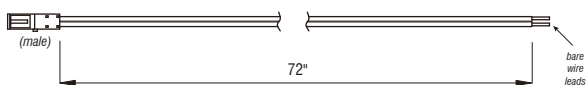

Model	FL24-3K-24V
Input Voltage	24V DC / Constant Voltage
Beam Angle	150°
Color Temperature	3000K
CRI	90
Lumens	920
Dimming Options	PWM, Triac, 0-10V, Hi-lume
Temp Range	-40°F (-40°C) to 149°F (65°C)
Watts	18
Dimensions L*W*D	23-5/8" × 4-5/8" × 5/16"
Power Feed Length	3-1/8" (attached)
Power Feed Extension	72" (included)

KELVIN COLOR TEMPERATURE SCALE

DIMENSIONS

INCLUDED POWER FEED

FLATLINE™ SERIES

ACCESSORIES

Fixture Type: _____

Project: _____

Location: _____