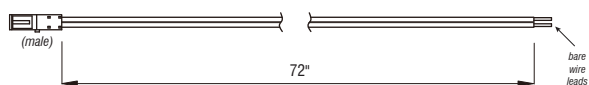

SPECIFICATIONS

Model	FL12-3K-24V
Input Voltage	24V DC / Constant Voltage
Beam Angle	150°
Color Temperature	3000K
CRI	90
Lumens	470
Dimming Options	PWM, Triac, 0-10V, Hi-lume
Temp Range	-40°F (-40°C) to 149°F (65°C)
Watts	9
Dimensions L*W*D	12-13/16" × 4-5/8" × 5/16"
Power Feed Length	3-1/8" (attached)
Power Feed Extension	72" (included)

KELVIN COLOR TEMPERATURE SCALE

DIMENSIONS

INCLUDED POWER FEED

FL24-3K-24V

FLATLINE™-SERIES | 24 INCH LED FIXTURE

Fixture Type: _____

Project: _____

Location: _____