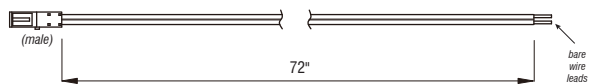

FL5-3K-24V

FLATLINE™-SERIES | 5 INCH LED FIXTURE

Fixture Type: _____

Project: _____

Location: _____

PRODUCT FEATURES

- 90 CRI
- Dimmable
- 50,000 hour life
- UL-listed for indoor use
- Concealed mounting hardware
- Connect up to 96W per power feed
- For use with remote 24V power supplies

KELVIN COLOR TEMPERATURE SCALE

DIMENSIONS

SPECIFICATIONS

Model	FL5-3K-24V
Input Voltage	24V DC / Constant Voltage
Beam Angle	150°
Color Temperature	3000K
CRI	90
Lumens	240
Dimming Options	PWM, Triac, 0-10V, Hi-lume
Temp Range	-40°F (-40°C) to 149°F (65°C)
Watts	5
Dimensions L*W*D	5" x 4-5/8" x 5/16"
Power Feed Length	3-1/8" (attached)
Power Feed Extension	72" (included)

INCLUDED POWER FEED

FL12-3K-24V

FLATLINE™-SERIES | 12 INCH LED FIXTURE

Fixture Type: _____

Project: _____

Location: _____

PRODUCT FEATURES

- 90 CRI
- Dimmable
- 50,000 hour life
- UL-listed for indoor use
- Concealed mounting hardware
- Connect up to 96W per power feed
- For use with remote 24V power supplies