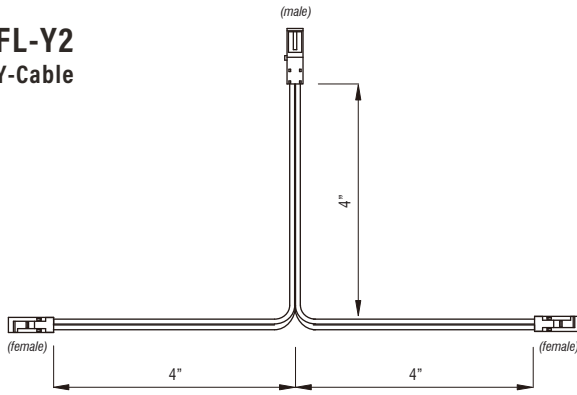

KELVIN COLOR TEMPERATURE SCALE

DIMENSIONS

INCLUDED POWER FEED

FLATLINE™ SERIES

ACCESSORIES

Fixture Type: _____

Project: _____

Location: _____

FL-Y2 Y-Cable

FL-CC-10 10" Jumper Cable

FL-CC-20 20" Jumper Cable

FL-CC-72 72" Jumper Cable

WIRING EXAMPLE