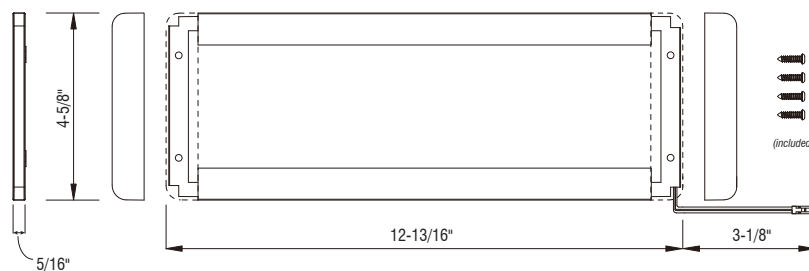

KELVIN COLOR TEMPERATURE SCALE

DIMENSIONS

SPECIFICATIONS

Model	FL5-3K-24V
Input Voltage	24V DC / Constant Voltage
Beam Angle	150°
Color Temperature	3000K
CRI	90
Lumens	240
Dimming Options	PWM, Triac, 0-10V, Hi-lume
Temp Range	-40°F (-40°C) to 149°F (65°C)
Watts	5
Dimensions L*W*D	5" x 4-5/8" x 5/16"
Power Feed Length	3-1/8" (attached)
Power Feed Extension	72" (included)

INCLUDED POWER FEED

FL12-3K-24V

FLATLINE™-SERIES | 12 INCH LED FIXTURE

Fixture Type: _____

Project: _____

Location: _____

PRODUCT FEATURES

- 90 CRI
- Dimmable
- 50,000 hour life
- UL-listed for indoor use
- Concealed mounting hardware
- Connect up to 96W per power feed
- For use with remote 24V power supplies

SPECIFICATIONS

Model	FL12-3K-24V
Input Voltage	24V DC / Constant Voltage
Beam Angle	150°
Color Temperature	3000K
CRI	90
Lumens	470
Dimming Options	PWM, Triac, 0-10V, Hi-lume
Temp Range	-40°F (-40°C) to 149°F (65°C)
Watts	9
Dimensions L*W*D	12-13/16" × 4-5/8" × 5/16"
Power Feed Length	3-1/8" (attached)
Power Feed Extension	72" (included)

KELVIN COLOR TEMPERATURE SCALE

DIMENSIONS

INCLUDED POWER FEED

FL24-3K-24V

FLATLINE™-SERIES | 24 INCH LED FIXTURE

Fixture Type: _____

Project: _____

Location: _____