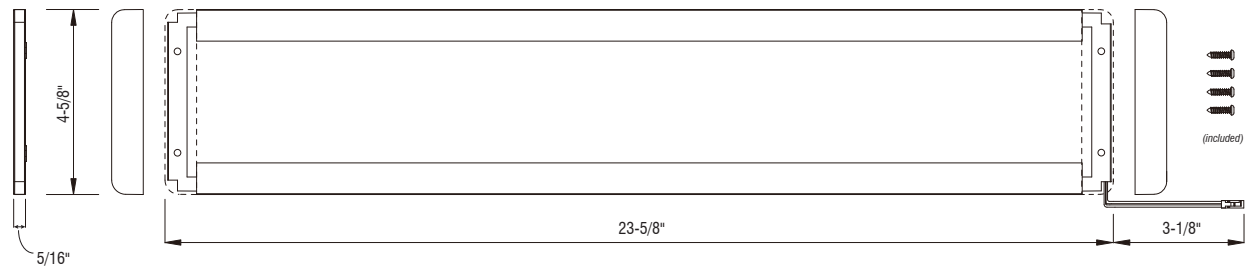

DIMENSIONS