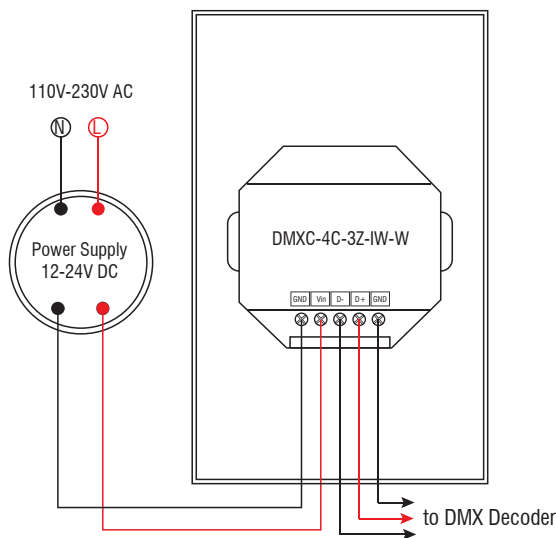

DMXC-4C-3Z-IW-W

3-ZONE | RGBW | IN-WALL CONTROL STATION

Fixture Type: _____

Project: _____

Location: _____

PRODUCT FEATURES

- Controls up to three zones
- Compatible with standard 1-gang electrical box
- Compatible with DMXD-series decoders
- Individual control of R, G, B, & W channels
- Can control multiple DMX decoders
- Sensitive glass touch panel
- Ten preset modes

WIRING DIAGRAM

SPECIFICATIONS

Model	DMXC-4C-3Z-IW-W
Device Color	White
Voltage	12-24V DC
DMX Wired Control	Yes
DMX Channels	12
Dimensions L*W*D	4-3/4" x 2-15/16" x 1-1/8"
IP Rating	IP20
Temp Range	-4°F to 122°F
Color Touch Wheel	Yes
Dim Range	0.4% to 100%