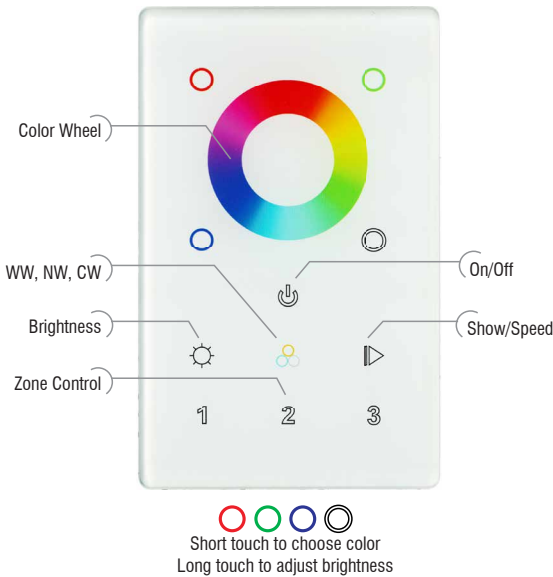

DMXC-4C-3Z-IW-W

3-ZONE | RGBW | IN-WALL CONTROL STATION

Fixture Type: _____

Project: _____

Location: _____

PRODUCT FEATURES

- Controls up to three zones
- Compatible with standard 1-gang electrical box
- Compatible with DMXD-series decoders
- Individual control of R, G, B, & W channels
- Can control multiple DMX decoders
- Sensitive glass touch panel
- Ten preset modes

WIRING DIAGRAM

SPECIFICATIONS

Model	DMXC-4C-3Z-IW-W
Device Color	White
Voltage	12-24V DC
DMX Wired Control	Yes
DMX Channels	12
Dimensions L*W*D	4-3/4" x 2-15/16" x 1-1/8"
IP Rating	IP20
Temp Range	-4°F to 122°F
Color Touch Wheel	Yes
Dim Range	0.4% to 100%