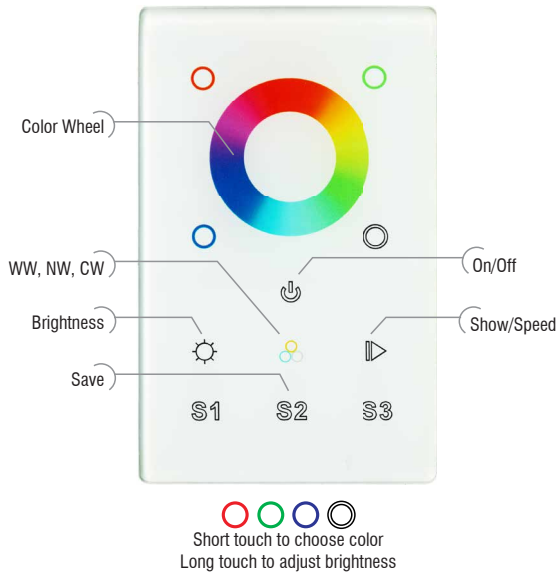

DMXC-4C-3S-IW-W

3-SCENE | RGBW | IN-WALL CONTROL STATION

Fixture Type: _____

Project: _____

Location: _____

PRODUCT FEATURES

- Controls one zone and saves up to three scenes
- Compatible with standard 1-gang electrical box
- Compatible with DMXD-series decoders
- Individual control of R, G, B, & W channels
- Can control multiple DMX decoders
- Sensitive glass touch panel
- Ten preset modes

WIRING DIAGRAM

SPECIFICATIONS

Model	DMXC-4C-3S-IW-W
Device Color	White
Voltage	12-24V DC
DMX Wired Control	Yes
DMX Channels	4
Dimensions L*W*D	4-3/4" x 2-15/16" x 1-1/8"
IP Rating	IP20
Temp Range	-4°F to 122°F
Color Touch Wheel	Yes
Dim Range	0.4% to 100%