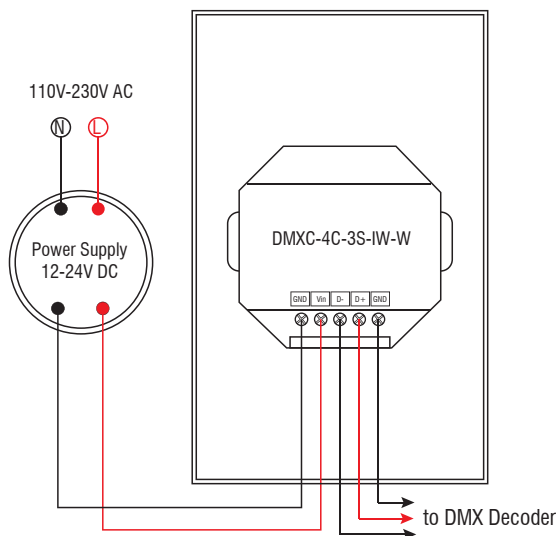

DMXC-4C-3S-IW-W

3-SCENE | RGBW | IN-WALL CONTROL STATION

Fixture Type: _____

Project: _____

Location: _____

PRODUCT FEATURES

- Controls one zone and saves up to three scenes
- Compatible with standard 1-gang electrical box
- Compatible with DMXD-series decoders
- Individual control of R, G, B, & W channels
- Can control multiple DMX decoders
- Sensitive glass touch panel
- Ten preset modes

WIRING DIAGRAM

SPECIFICATIONS

Model	DMXC-4C-3S-IW-W
Device Color	White
Voltage	12-24V DC
DMX Wired Control	Yes
DMX Channels	4
Dimensions L*W*D	4-3/4" x 2-15/16" x 1-1/8"
IP Rating	IP20
Temp Range	-4°F to 122°F
Color Touch Wheel	Yes
Dim Range	0.4% to 100%