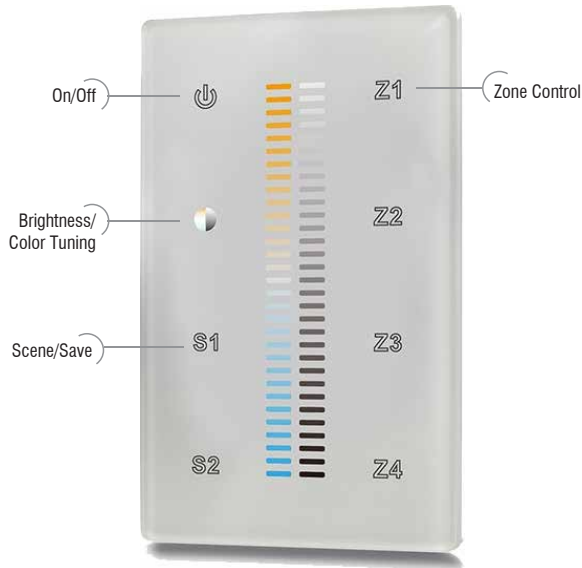

DMXC-2C-4Z-IW-W

4-ZONE | CCT | IN-WALL CONTROL STATION

Fixture Type: _____

Project: _____

Location: _____

PRODUCT FEATURES

- Controls up to four zones separately or synchronously
- Saves up to two scenes per zone
- Compatible with DMXD-series decoders
- Can control multiple DMX decoders
- Compatible with standard 1-gang electrical box
- Sensitive glass touch panel
- Remembers last scene
- Backlit

WIRING & DIMENSIONS

SPECIFICATIONS

Model	DMXC-2C-4Z-IW-W
Device Color	White
Voltage	12-24V DC
DMX Wired Control	Yes
DMX Channels	8
Dimensions L*W*D	4-3/4" x 2-15/16" x 1-13/16"
IP Rating	IP20
Temp Range	-4°F to 122°F
Color Touch Sensitive	Yes
Dim Range	0-256