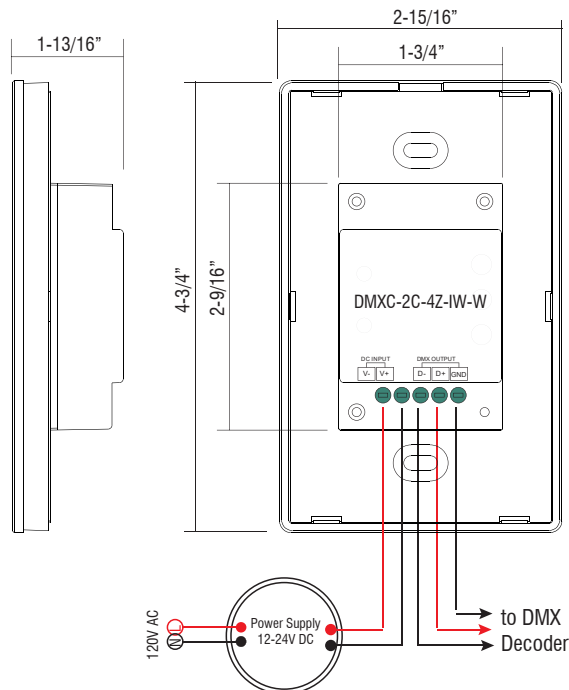

DMXC-2C-4Z-IW-W

4-ZONE | CCT | IN-WALL CONTROL STATION

Fixture Type: _____

Project: _____

Location: _____

PRODUCT FEATURES

- Controls up to four zones separately or synchronously
- Saves up to two scenes per zone
- Compatible with DMXD-series decoders
- Can control multiple DMX decoders
- Compatible with standard 1-gang electrical box
- Sensitive glass touch panel
- Remembers last scene
- Backlit

WIRING & DIMENSIONS

SPECIFICATIONS

Model	DMXC-2C-4Z-IW-W
Device Color	White
Voltage	12-24V DC
DMX Wired Control	Yes
DMX Channels	8
Dimensions L*W*D	4-3/4" x 2-15/16" x 1-13/16"
IP Rating	IP20
Temp Range	-4°F to 122°F
Color Touch Sensitive	Yes
Dim Range	0-256