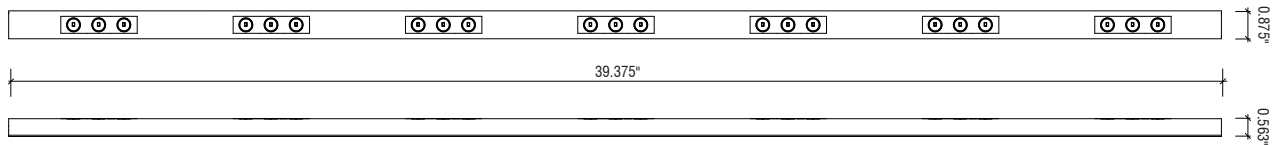

CorTrac™ 1 (INDOOR/OUTDOOR)

MOUNTING CHANNEL

STANDARD

DEEP

ANGLED

CLIP