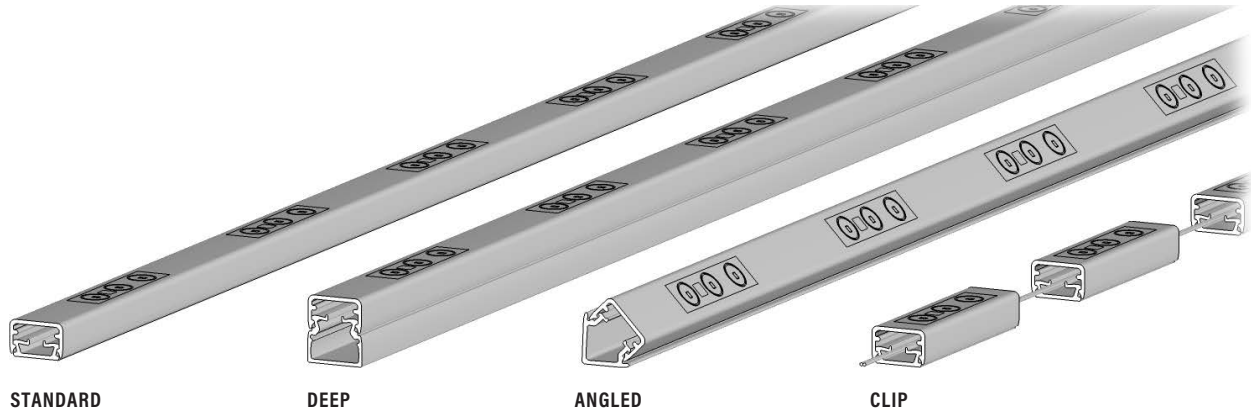

ORDERING INFORMATION

Example: **CRT1-H-125-DP-3K**

Series	Output	Length	Mounting Channel	Led Color*
CRT1				
CRT1 - CorTrac™ 1	L - Low Output H - High Output C - RGB	XXX - In Feet	ST - Standard DP - Deep AN - Angled CP - Clip	30K - 3000K C - RGB

*Note: Consult factory for additional Kelvin temperatures available.

Conforms to ANSI/UL Standard 2108
Certified to CAN/CSA Standard C22.2 No. 250.0

CorTrac™ 1 (INDOOR/OUTDOOR)

MOUNTING CHANNEL | ACCESSORIES

	STANDARD CHANNEL	DEEP CHANNEL	ANGLED CHANNEL	CLIP
PART NUMBER FINDER 				
	<i>CRT1-CH-SD</i>	<i>CRT1-CH-DP</i>	<i>CRT1-CH-AN</i>	<i>CRT1-CH-CP</i>
END CAPS 	<i>CRT1-SD-EC</i> <i>(included)</i>	<i>CRT1-DP-EC</i> <i>(included)</i>	<i>CRT1-AN-EC</i> <i>(included)</i>	<i>N/A</i>
STRAIGHT CONNECTOR 	<i>CRT1-SD-180</i> <i>(included)</i>	<i>CRT1-DP-180</i> <i>(included)</i>	<i>CRT1-AN-180</i> <i>(included)</i>	<i>N/A</i>
L-CONNECTOR 	<i>CRT1-SD-90</i>	<i>CRT1-DP-90</i>	<i>N/A</i>	<i>N/A</i>
JUNCTION BOX 	<i>N/A</i>	<i>COMING SOON</i>	<i>N/A</i>	<i>N/A</i>

CorTrac™ 1 (INDOOR/OUTDOOR)

MOUNTING CHANNEL

STANDARD

DEEP

ANGLED

CLIP