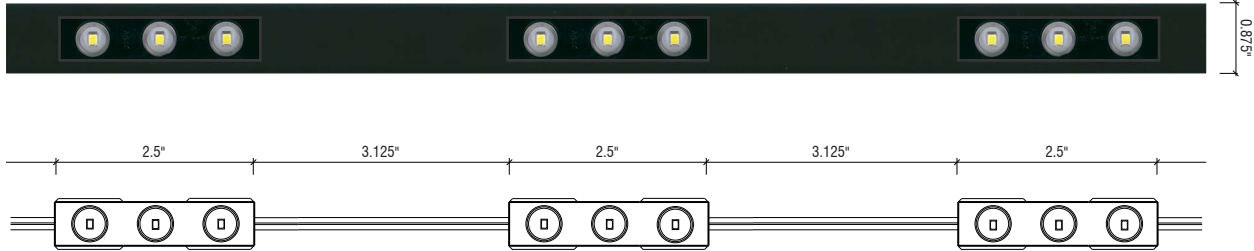

CorTrac™ 1 (INDOOR/OUTDOOR)

CRT1-SERIES | MODULAR | LINEAR LED LIGHTING

Fixture Type: _____

Project: _____

Location: _____

PRODUCT FEATURES

- 90+ CRI
- Dimmable
- 50,000 hour life
- ABS black plastic construction
- Modular, field-configurable design
- UL-listed for indoor and outdoor use
- For use with 24V power supplies

SPECIFICATIONS

Series	CRT1 - CorTrac™ 1
Input Voltage	24V DC / Constant Current
Beam Spread	120°
Max Run Length	Unlimited, Power Feed Required every: 56ft (Low) / 29ft (High)
Lumens/ft	155 (Low) / 310 (High)
Watts/ft	1.44W (Lo) / 2.88W (Hi)
CRI	90+
Diode	2835 (Lo & Hi) / 5050 (RGB)
IP Rating	IP67
Dimming Options	PWM, Triac, 0-10V, DMX, Hi-lume
Temp Range	-40°F (-40°C) to 149°F (65°C)

ORDERING INFORMATION

Example: **CRT1-H-125-DP-3K**

Series	Output	Length	Mounting Channel	Led Color*
CRT1				
CRT1 - CorTrac™ 1	L - Low Output H - High Output C - RGB	XXX - In Feet	ST - Standard DP - Deep AN - Angled CP - Clip	30K - 3000K C - RGB

	STANDARD CHANNEL	DEEP CHANNEL	ANGLED CHANNEL	CLIP
PART NUMBER FINDER 				
	<i>CRT1-CH-SD</i>	<i>CRT1-CH-DP</i>	<i>CRT1-CH-AN</i>	<i>CRT1-CH-CP</i>
END CAPS 	<i>CRT1-SD-EC</i> <i>(included)</i>	<i>CRT1-DP-EC</i> <i>(included)</i>	<i>CRT1-AN-EC</i> <i>(included)</i>	<i>N/A</i>
STRAIGHT CONNECTOR 	<i>CRT1-SD-180</i> <i>(included)</i>	<i>CRT1-DP-180</i> <i>(included)</i>	<i>CRT1-AN-180</i> <i>(included)</i>	<i>N/A</i>
L-CONNECTOR 	<i>CRT1-SD-90</i>	<i>CRT1-DP-90</i>	<i>N/A</i>	<i>N/A</i>
JUNCTION BOX 	<i>N/A</i>	<i>COMING SOON</i>	<i>N/A</i>	<i>N/A</i>