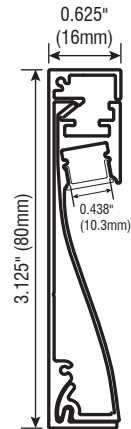

### PRODUCT FEATURES

- Available in 2 meter sections
- Extruded aluminum construction
- Anodized matte finish
- Consult factory for custom lengths & finishes

### SPECIFICATIONS

Model	CH-076
Length	78.74" (2m)
Internal Width	0.438" (10.3mm)
Height	3.125" (80mm)
Depth	0.625" (16mm)

Aluminum Profile 1

Aluminum Profile 2

Frosted Lens (FR)

End Cap with hole  
End Cap without hole

90° Inside Connector  
Part# CH-076-90-I

90° Outside Connector  
Part# CH-076-90-O

Installation & Application