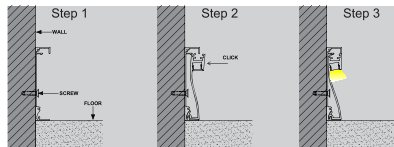

### SPECIFICATIONS

Model	CH-076
Length	78.74" (2m)
Internal Width	0.438" (10.3mm)
Height	3.125" (80mm)
Depth	0.625" (16mm)

Aluminum Profile 1

Aluminum Profile 2

Frosted Lens (FR)

End Cap with hole  
End Cap without hole

90° Inside Connector  
Part# CH-076-90-I

90° Outside Connector  
Part# CH-076-90-O

Installation & Application